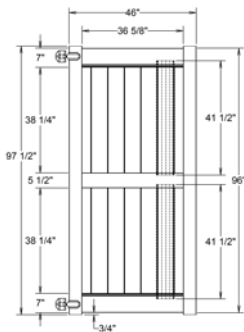

HAVEN SERIES	8' X 6' DOGWOOD							
	White		Sand		Clay		Gray	
	QTY	SKU	QTY	SKU	QTY	SKU	QTY	SKU
8' x 6' Dogwood GL (96")		73040910		73025562		73053711		73054833
5" x 5" x 144" Line Post (HA)		73040911		73013252		73053708		73054834
5" x 5" x 144" Corner Post (HA)		73040912		73013246		73053709		73054835
5" x 5" x 144" End/Gate Post (HA)		73040913		73013259		73053710		73054836
5" x 5" Pyramid Post Cap		73003093		73003769		73054107		73053068
5" x 5" Gothic Post Cap		73003094		73003760		73024885		N/A
5" x 5" New England Post Cap		73045003		73045004		73054108		73053093
8' x 46" Dogwood Walk Gate*		73040914		73024391		73054278		73054837
8' x 58" Dogwood Drive Gate*		73040915		73024388		73054279		73054838

*Hinges included (see below for type).

QuickShip available in White only.
Applies to: Fence Panels; Line, Corner, End and Gate Posts; and 4' and 5' Wide Gates.

Walk Gate