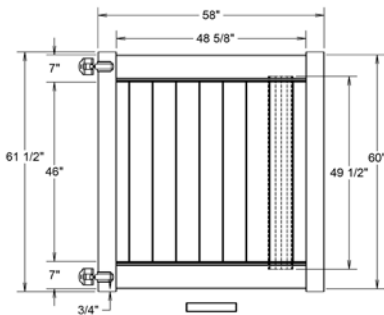

Description:	Black	
	QTY	SKU
Heavy-Duty Contemporary Hinge		73014300
Gate Handle		73014320
Gate Stop		73014321
Heavy-Duty Drop Rod — 24"		73014305
Locking Gravity Latch with 2-Sided Key Entry/Push Button		73050187
5" x 5" x 94" Gate Post Insert		73012353

Material Per 8' Section		
QTY	ITEM	DIMENSION
2	Decorative Rails	2" x 7" x 94"
15	Pickets	7/8" x 6" x 37 1/2"
2	U-Channels	7/8" x 1 3/8" x 46.37"

Hardware can be found on pages 78-79.

Dealer Info: