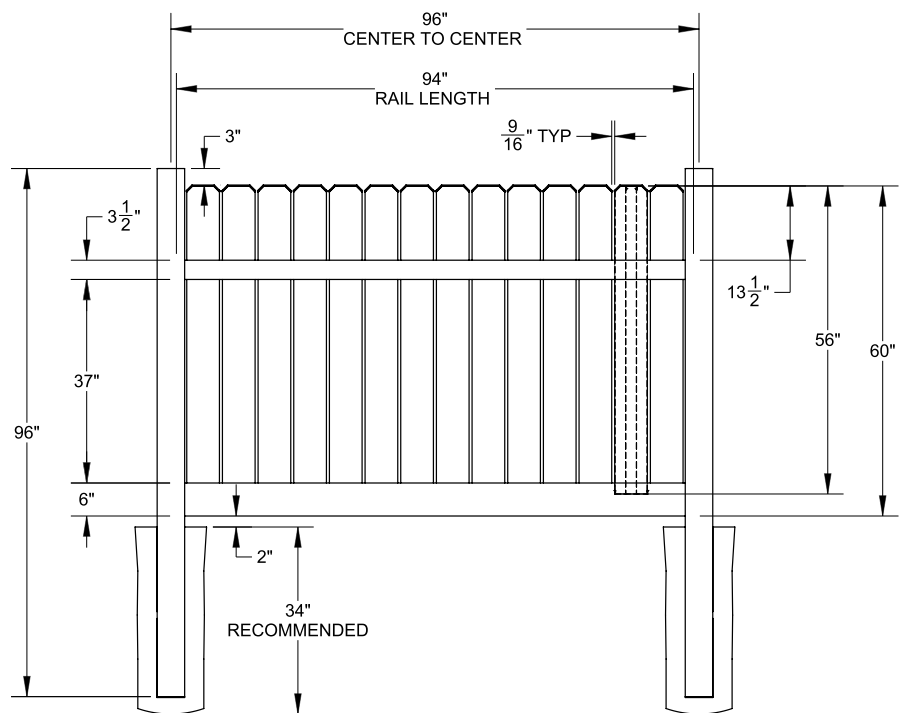

Description:	Black	
	QTY	SKU
Heavy-Duty Contemporary Hinge		73014300
Gate Handle		73014320
Gate Stop		73014321
Heavy-Duty Drop Rod — 24"		73014305
Locking Gravity Latch with 2-Sided Key Entry/Push Button		73050187
5" x 5" x 94" Gate Post Insert		73012353

Material Per 8' Section		
QTY	ITEM	DIMENSION
1	Top Rail	2" x 3½" x 94"
1	Bottom Rail	2" x 6" x 94"
14	Pickets	¾" x 6" x 56"
1	Aluminum Insert	93"

Hardware can be found on pages 78-79.

Dealer Info: