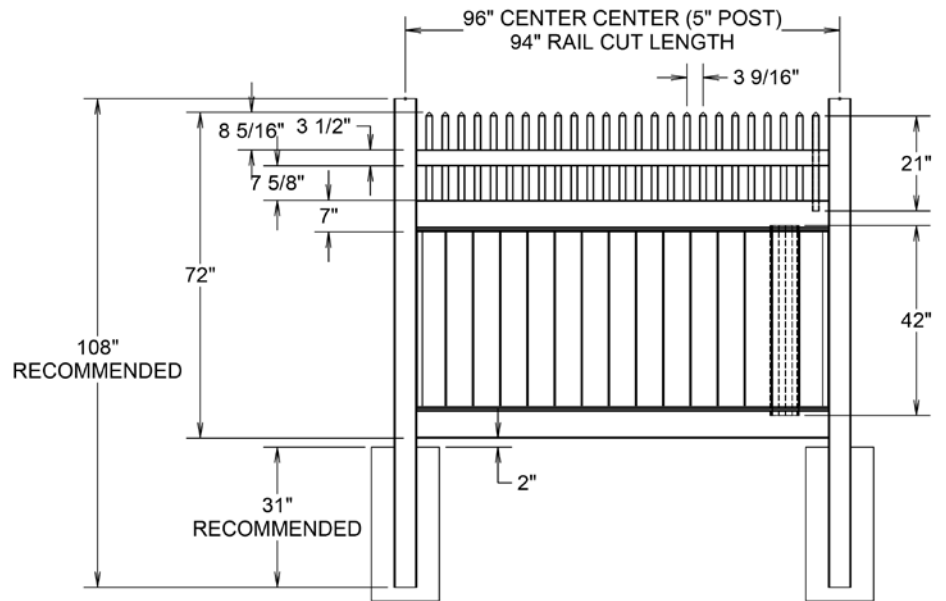

Description:	Black	
	QTY	SKU
Heavy-Duty Contemporary Hinge		73014300
Gate Handle		73014320
Gate Stop		73014321
Heavy-Duty Drop Rod — 24"		73014305
Locking Gravity Latch with 2-Sided Key Entry/Push Button		73050187
5" x 5" x 106" Gate Post Insert		73003463

Material Per 8' Section		
QTY	ITEM	DIMENSION
1	Top Rail	2" x 3 1/2" x 94"
2	Bottom Rails	2" x 7" x 94"
15	GlideLock (.035) Boards	7/8" x 6" x 42"
25	Pyramid Post Cap Pickets	1 1/2" x 1 1/2" x 21.815"
2	U-Channels	7/8" x 1 3/8" x 39"

Hardware can be found on pages 78-79.

Dealer Info: