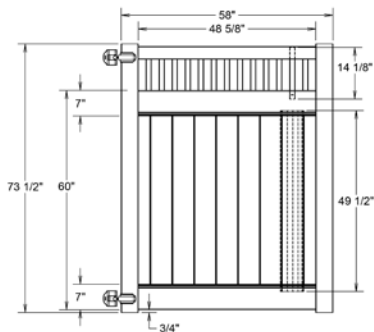

Description:	Black	
	QTY	SKU
Heavy-Duty Contemporary Hinge		73014300
Gate Handle		73014320
Gate Stop		73014321
Heavy-Duty Drop Rod — 24"		73014305
Locking Gravity Latch with 2-Sided Key Entry/Push Button		73050187
5" x 5" x 106" Gate Post Insert		73003463

Material Per 8' Section		
QTY	ITEM	DIMENSION
1	Top Rail	2" x 3 1/2" x 94"
2	Decorative Bottom Rails	2" x 7" x 94"
15	GlideLock (.035) Boards	7/8" x 6" x 49 1/2"
25	Pickets	1 1/2" x 1 1/2" x 14 1/8"
2	U-Channels	7/8" x 1 3/8" x 46 3/8"

Hardware can be found on pages 78-79.

Dealer Info: