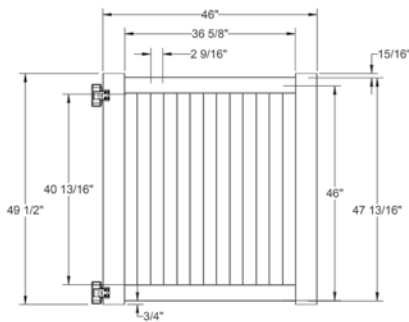

HAVEN SERIES	4' X 8' GREENBRIER				
	Description:	White		Sand	
		QTY	SKU	QTY	SKU
4' x 8' Greenbrier (48"H)		73012319		73012322	
5" x 5" x 84" Line Post (C)		73012186		73012192	
5" x 5" x 84" Corner Post (C)		73012187		73012193	
5" x 5" x 84" End/Gate Post (C)		73012188		73012194	
5" x 5" Pyramid Post Cap		73003093		73003769	
5" x 5" Gothic Post Cap		73003094		73003760	
5" x 5" New England Post Cap		73045003		73045004	
4' x 46" Greenbrier Walk Gate*		73014767		73014769	
4' x 58" Greenbrier Drive Gate*		73014768		73014770	

*Hinges included (see below for type).

QuickShip available in White and Sand only.

Applies to: Fence Panels; Line, Corner, End and Gate Posts; and 4' and 5' Wide Gates.

Walk Gate

Drive Gate