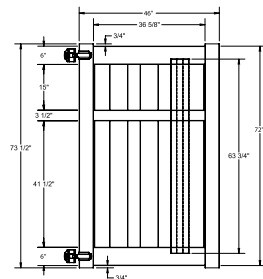

Description:	Black	
	QTY	SKU
Heavy-Duty Contemporary Hinge		73014300
Gate Handle		73014320
Gate Stop		73014321
Heavy-Duty Drop Rod — 24"		73014305
Locking Gravity Latch with 2-Sided Key Entry/Push Button		73050187
5" x 5" x 106" Gate Post Insert		73003463

Material Per 8' Section		
QTY	ITEM	DIMENSION
1	Top Rail	2" x 6" x 94"
1	Bottom Rail	2" x 6" x 94"
16	Pickets	.550" x 6" x 63 3/4"
1	Mid Rail	2" x 3 1/2" x 94"
1	Aluminum Insert	93"

Hardware can be found on pages 78-79.

Dealer Info: