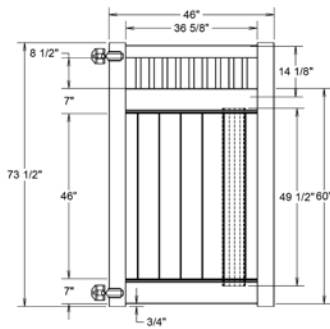

HAVEN SERIES	6' X 8' JUNIPER								
	White		Sand		Clay		Gray		
	Description:	QTY	SKU	QTY	SKU	QTY	SKU	QTY	SKU
6' x 8' Juniper (72"H)		73028035		73025936		73053914		73054878	
5" x 5" x 108" Line Post (GT)		73028011		73028014		73053912		73054879	
5" x 5" x 108" Corner Post (GT)		73028012		73028015		73053913		73054880	
5" x 5" x 108" End/Gate Post (GT)		73028013		73028016		73053911		73054881	
5" x 5" Pyramid Post Cap		73003093		73003769		73054107		73053068	
5" x 5" Gothic Post Cap		73003094		73003760		73024885		N/A	
5" x 5" New England Post Cap		73045003		73045004		73054108		73053093	
6' x 46" Juniper Walk Gate*		73025978		73025863		73054344		73054882	
6' x 58" Juniper Drive Gate*		73025979		73025864		73054345		73054883	

*Hinges included (see below for type).

QuickShip available in White only.
Applies to: Fence Panels; Line, Corner, End and Gate Posts; and 4' and 5' Wide Gates.

Walk Gate

Drive Gate