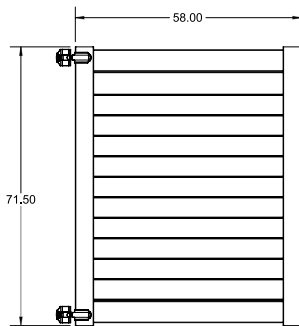

Description:	Black	
	QTY	SKU
Heavy-Duty Contemporary Hinge		73014300
Gate Handle		73014320
Gate Stop		73014321
Heavy-Duty Drop Rod — 24"		73014305
Locking Gravity Latch with 2-Sided Key Entry/Push Button		73050187
5" x 5" x 106" Gate Post Insert		73003463

Material Per 8' Section		
QTY	ITEM	DIMENSION
13	Louvered Boards (.050)	3/4" x 5.94" x 69.94"

Hardware can be found on pages 78-79.

Dealer Info: