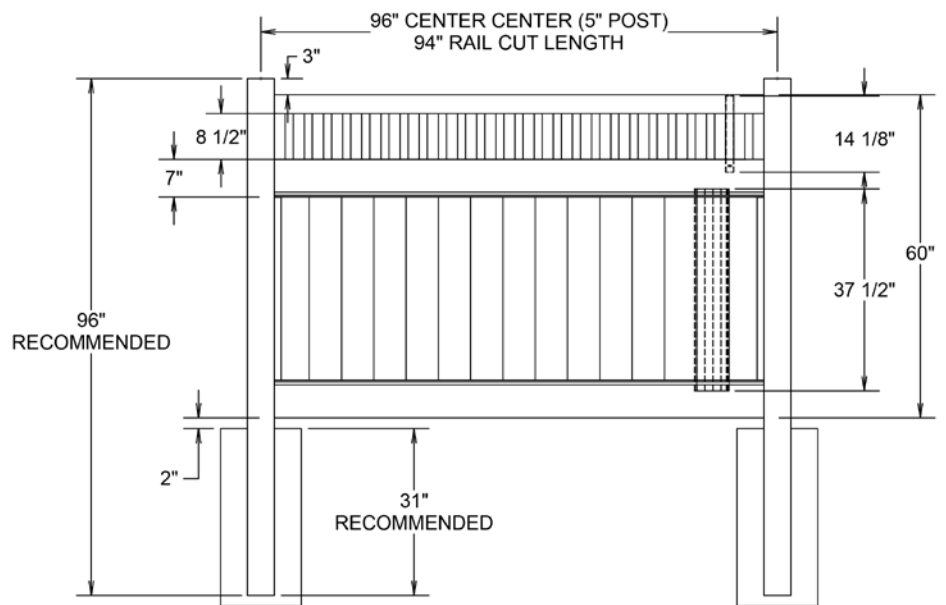

Description:	Black	
	QTY	SKU
Heavy-Duty Contemporary Hinge		73014300
Gate Handle		73014320
Gate Stop		73014321
Heavy-Duty Drop Rod — 24"		73014305
Locking Gravity Latch with 2-Sided Key Entry/Push Button		73050187
5" x 5" x 94" Gate Post Insert		73012353

Material Per 8' Section		
QTY	ITEM	DIMENSION
1	Top Rail	2" x 3 1/2" x 94"
2	Decorative Bottom Rails	2" x 7" x 94"
15	GlideLock (.035) Boards	7/8" x 6" x 37 1/2"
25	Pickets	1 1/2" x 1 1/2" x 14 1/8"
2	U-Channels	7/8" x 1 3/8" x 34 3/8"

Hardware can be found on pages 78-79.

Dealer Info: