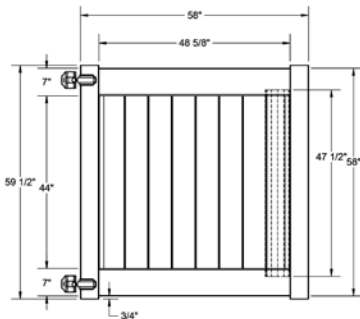

HOME SERIES		5' X 8' DOGWOOD						
Description:	White		Sand		Clay		Gray	
	QTY	SKU	QTY	SKU	QTY	SKU	QTY	SKU
5' x 8' Dogwood GL (60"H)		73050012		73049150		73054031		73054812
5 x 5 x 96" Line Post (QQ)		73024002		73024005		73054027		73054813
5 x 5 x 96" Corner Post (QQ)		73024004		73024007		73054029		73054814
5 x 5 x 96" End Post (QQ)		73024003		73024006		73054028		73054815
5" x 5" Pyramid Post Cap		73003093		73003769		73054107		73053068
5" x 5" Gothic Post Cap		73003094		73003760		73024885		N/A
5" x 5" New England Post Cap		73045003		73045004		73054108		73053093
5' x 46" Dogwood Walk Gate*		73050001		73049243		73054024		73054816
5' x 58" Dogwood Drive Gate*		73050002		73049249		73054023		73054817

*Hinges included (see below for type).

QuickShip available in White only.
Applies to: Fence Panels; Line, Corner, End and Gate Posts; and 4' and 5' Wide Gates.

Walk Gate

Drive Gate

Description:	Black	
	QTY	SKU
Heavy-Duty Contemporary Hinge		73014300
Gate Handle		73014320
Gate Stop		73014321
Heavy-Duty Drop Rod — 24"		73014305
Locking Gravity Latch with 2-Sided Key Entry/Push Button		73050187
5" x 5" x 94" Gate Post Insert		73012353

Material Per 8' Section		
QTY	ITEM	DIMENSION
2	Rails	1 3/4" x 7" x 94"
15	GlideLock (.035) Boards	7/8" x 6" x 47 1/2"
2	U-Channels	45 3/8"

Hardware can be found on pages 78-79.

Dealer Info: