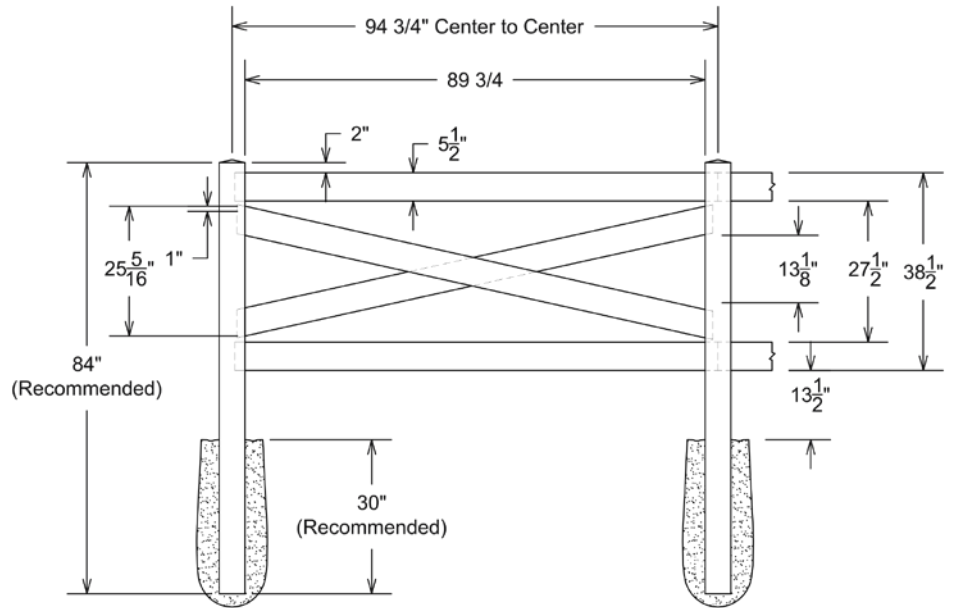

*Hinges Included (See below for type).

QuickShip available in White. Applies to: Fence Panels; Line, Corner, End and Gate Posts; and 4' and 5' Wide Gates.

Walk Gate

Drive Gate

Description:	Black	
	QTY	SKU
Heavy-Duty Contemporary Hinge		73014300
Gate Handle		73014320
Gate Stop		73014321
Heavy-Duty Drop Rod — 24"		73014305
Locking Gravity Latch with 2-Sided Key Entry/Push Button		73050187
5" x 5" x 82" Gate Post Insert		73003718