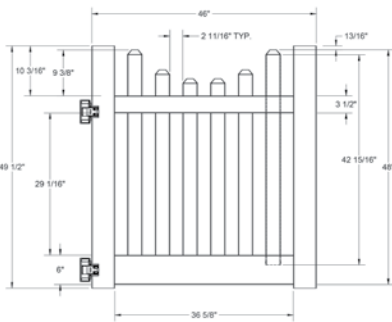

HAVEN SERIES	4' X 8' SILVERBELL SCALLOP				
	Description:	White		Sand	
		QTY	SKU	QTY	SKU
4' x 8' Silverbell Scallop (48" H)		73011945		73011948	
5" x 5" x 84" Line Post (B)		73011754		73011760	
5" x 5" x 84" Corner Post (B)		73011755		73011761	
5" x 5" x 84" End/Gate Post (B)		73011756		73011762	
5" x 5" Pyramid Post Cap		73003093		73003769	
5" x 5" Gothic Post Cap		73003094		73003760	
5" x 5" New England Post Cap		73045003		73045004	
4' x 46" Silverbell Scallop Walk Gate*		73014759		73014761	
4' x 58" Silverbell Scallop Drive Gate*		73014760		73014762	

*Hinges included (see below for type).

QuickShip available in White and Sand only.
Applies to: Fence Panels; Line, Corner, End and Gate Posts; and 4' and 5' Wide Gates.

Walk Gate

Drive Gate