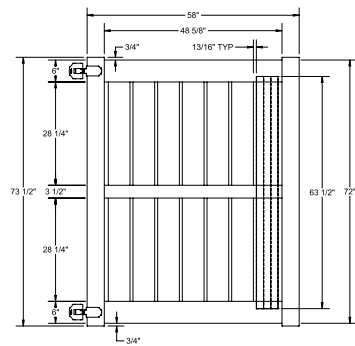

Description:	Black	
	QTY	SKU
Heavy-Duty Contemporary Hinge		73014300
Gate Handle		73014320
Gate Stop		73014321
Heavy-Duty Drop Rod — 24"		73014305
Locking Gravity Latch with 2-Sided Key Entry/Push Button		73050187
5" x 5" x 106" Gate Post Insert		73003463

Material Per 8' Section		
QTY	ITEM	DIMENSION
1	Mid Rail	2" x 3 1/2" x 94"
2	Rails	2" x 6" x 94"
14	Pickets	3/4" x 6" x 63 1/2"
1	Aluminum Insert	93"

Hardware can be found on pages 78-79.

Dealer Info: