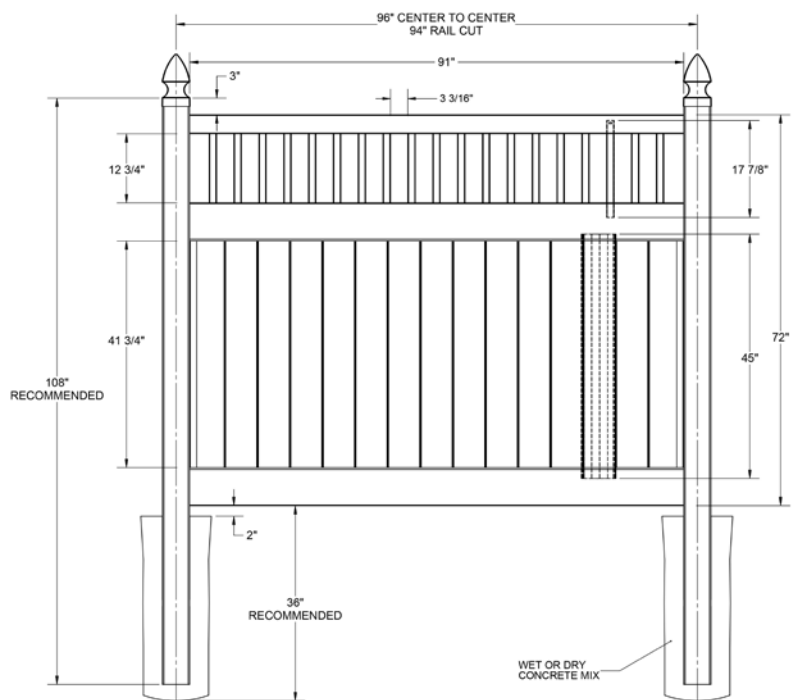

HOME SERIES	6' X 8' JUNIPER			
Description:	White		Sand	
	QTY	SKU	QTY	SKU
6' x 8' Juniper GL (72"H)		73024943		73024942
5" x 5" x 108" Line Post (OA)		73024912		73024911
5" x 5" x 108" Corner Post (OA)		73024899		73024898
5" x 5" x 108" End Post (OA)		73024902		73024901
5" x 5" Pyramid Post Cap		73003093		73003769
5" x 5" Gothic Post Cap		73003094		73003760
5" x 5" New England Post Cap		73045003		73045004
6' x 46" Juniper Walk Gate*		73024921		73024920
6' x 58" Juniper Drive Gate*		73024932		73024931

*Hinges included (see below for type).

QuickShip available in White only.
Applies to: Fence Panels; Line, Corner, End and Gate Posts; and 4' and 5' Wide Gates.

Walk Gate