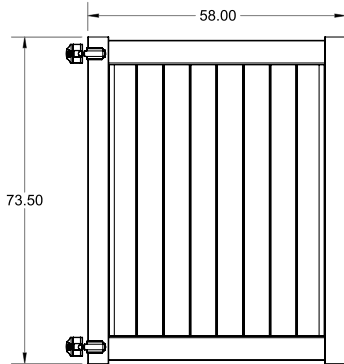

Description:	Black	
	QTY	SKU
Heavy-Duty Contemporary Hinge		73014300
Gate Handle		73014320
Gate Stop		73014321
Heavy-Duty Drop Rod — 24"		73014305
Locking Gravity Latch with 2-Sided Key Entry/Push Button		73050187
5" x 5" x 106" Gate Post Insert		73003463

Material Per 8' Section		
QTY	ITEM	DIMENSION
2	Rails	1 3/4" x 5 1/2"
15	Tongue-and-Groove Boards	7/8" x 6" x 64"
2	U-Channels	1.02" x 1.379" x 61 1/2"

Hardware can be found on pages 78-79.

Dealer Info: