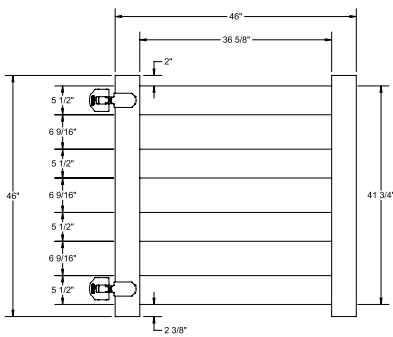

HAVEN SERIES	RANCH RAIL 4 RAIL	
Description:	White	
	QTY	SKU
11/2" x 5 1/2" x 96" Rail with Locktabs		73012399
5" x 5" x 84" Line Post		73025473
5" x 5" x 84" Corner Post		73025474
5" x 5" x 84" End/Gate Post		73025475
5" x 5" Pyramid Post Cap		73003093
5" x 5" Gothic Post Cap		73003094
5" x 5" New England Post Cap		73045003
4 Rail Walk Gate*		73025449
4 Rail Drive Gate*		73025450

*Hinges Included (See below for type).

QuickShip available in White. Applies to: Fence Panels; Line, Corner, End and Gate Posts; and 4' and 5' Wide Gates.

Walk Gate

Drive Gate