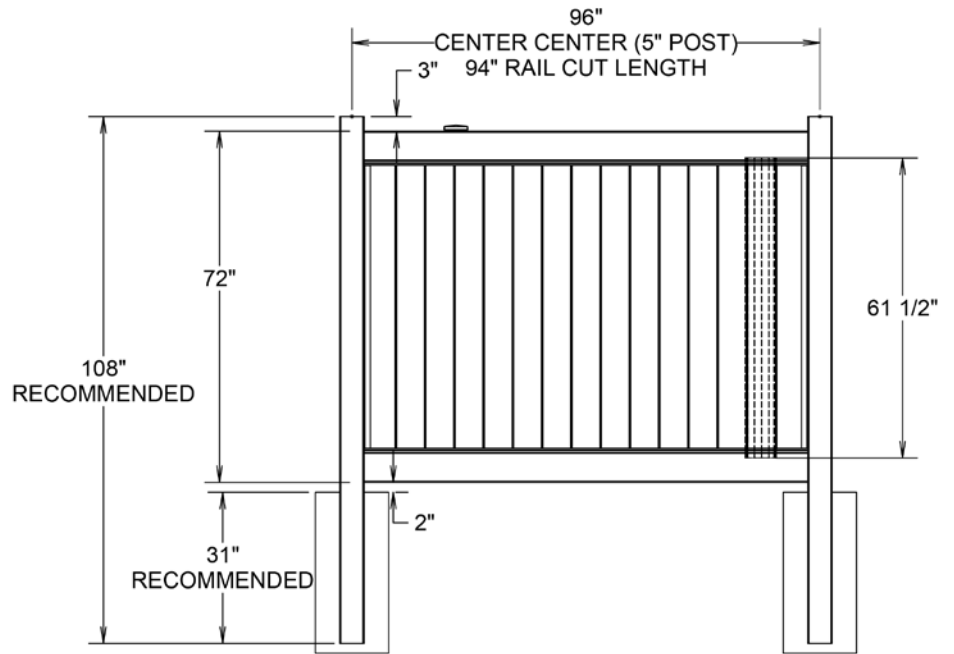

Description:	Black	
	QTY	SKU
Heavy-Duty Contemporary Hinge		73014300
Gate Handle		73014320
Gate Stop		73014321
Heavy-Duty Drop Rod — 24"		73014305
Locking Gravity Latch with 2-Sided Key Entry/Push Button		73050187
5" x 5" x 106" Gate Post Insert		73003463

Material Per 8' Section		
QTY	ITEM	DIMENSION
2	Decorative Rails	2" x 7" x 94"
15	GlideLock (.035) Boards	7/8" x 6" x 61 1/2"
2	U-Channels	7/8" x 1 3/8" x 58.37"

Hardware can be found on pages 78-79.

Dealer Info: