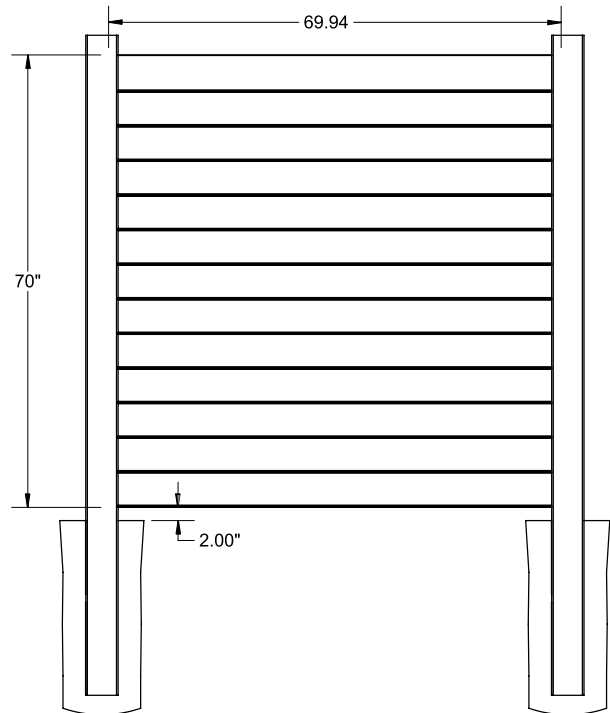

Description:	Black	
	QTY	SKU
Heavy-Duty Contemporary Hinge		73014300
Gate Handle		73014320
Gate Stop		73014321
Heavy-Duty Drop Rod — 24"		73014305
Locking Gravity Latch with 2-Sided Key Entry/Push Button		73050187
5" x 5" x 106" Gate Post Insert		73003463

Material Per 8' Section		
QTY	ITEM	DIMENSION
13	Louvered Boards (.050)	3/4" x 5.94" x 69.94"

Hardware can be found on pages 78-79.

Dealer Info: