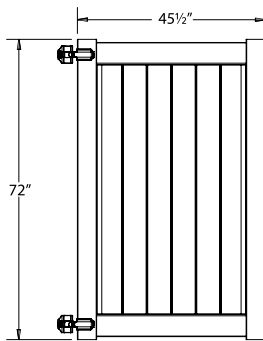

HARBOR SERIES	6' X 8' DOGWOOD – 1 1/2" X 5 1/2" RAIL					
Description:	Coastal Cedar		Mesquite		Weathered Aspen	
	QTY	SKU	QTY	SKU	QTY	SKU
6' x 8' Dogwood (70"H)		73055477		73055478		73055479
5" x 5" x 96" Line Post (ZH)		73051801		73051795		73051906
5" x 5" x 96" Corner Post (ZH)		73051799		73051793		73051902
5" x 5" x 96" End Post (ZH)		73051800		73051794		73051904
5" x 5" x 108 Line Post (ZH)		73051798		73051778		73055536
5" x 5" x 108 Corner Post (ZH)		73051796		73051776		73055537
5" x 5" x 108 End Post (ZH)		73051797		73051777		73055538
5" x 5" Pyramid Post Cap		73053064		73053065		73053069
5" x 5" New England Post Cap		73053088		73053091		73053094
6' x 45 1/2" Walk Gate*		73055482		73055483		73055484
6' x 69 1/2" Drive Gate*		73055485		73055486		73055487

*Hinges not included (see below for options).

QuickShip available in Coastal Cedar, Mesquite and Weathered Aspen.
Applies to: Fence Panels; Line, Corner, End and Gate Posts; and 4' and 5' Wide Gates.

Walk Gate

Drive Gate