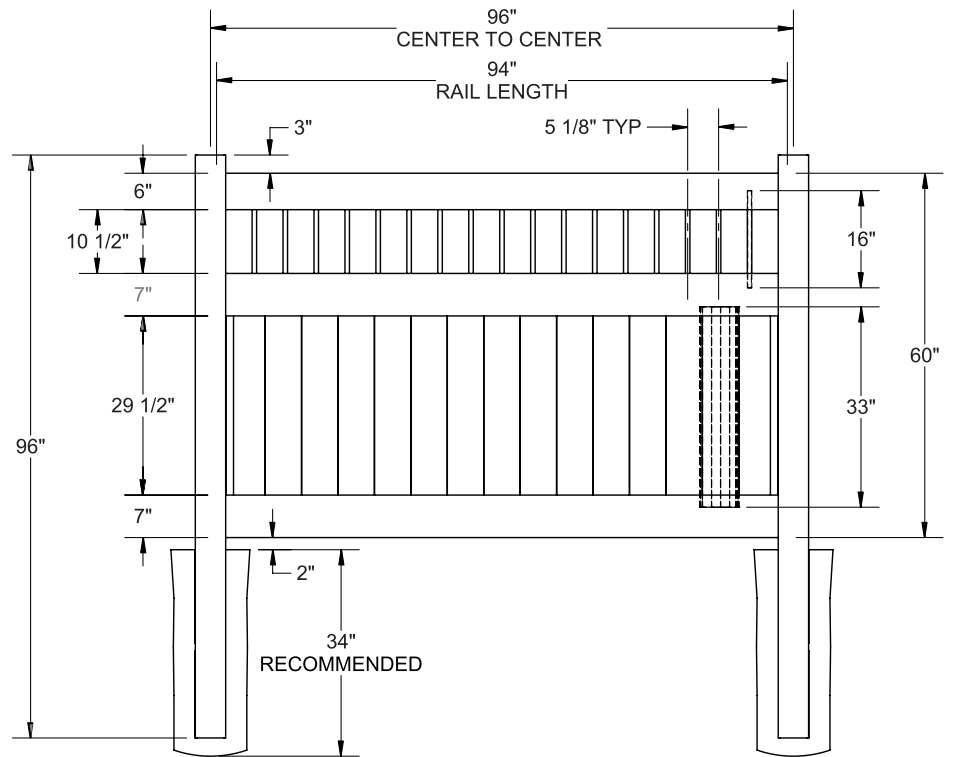

Description:	Black	
	QTY	SKU
Heavy-Duty Contemporary Hinge		73014300
Gate Handle		73014320
Gate Stop		73014321
Heavy-Duty Drop Rod — 24"		73014305
Locking Gravity Latch with 2-Sided Key Entry/Push Button		73050187
5" x 5" x 94" Gate Post Insert		73012353

Material Per 8' Section		
QTY	ITEM	DIMENSION
1	Top Rail	2" x 6" x 94"
2	Decorative Bottom Rails	2" x 7" x 94"
15	GlideLock (.035) Boards	7/8" x 6" x 33"
17	Black Round Balusters	3/4" x 16"
2	U-Channels	1.02" x 1.379" x 30"

Hardware can be found on pages 78-79.

Dealer Info: