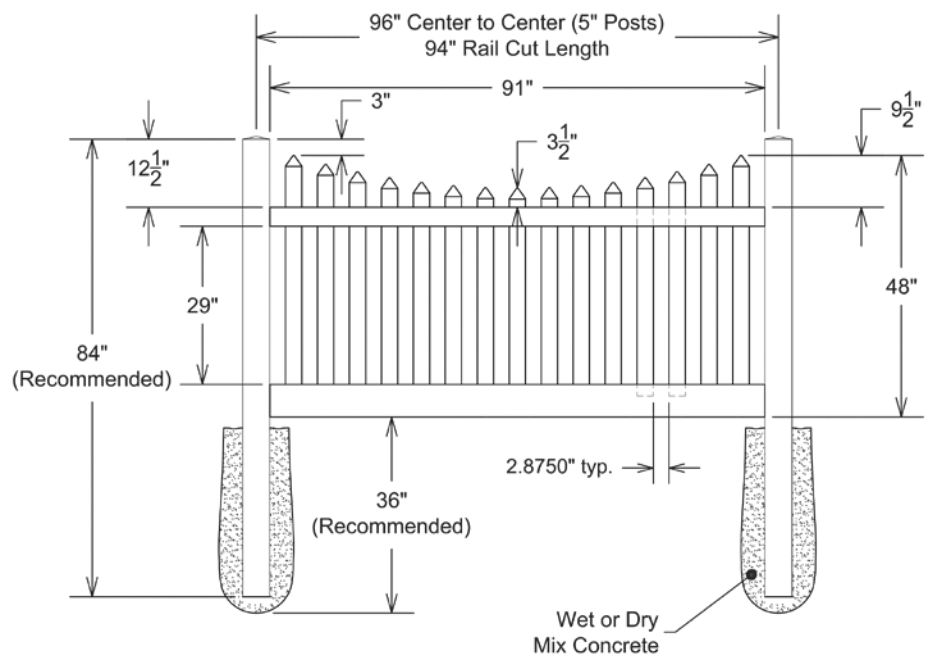

*Hinges included (see below for type).

QuickShip available in White only.

Applies to: Fence Panels; Line, Corner, End and Gate Posts; and 4' and 5' Wide Gates.

Walk Gate

Drive Gate

Description:	Black	
	QTY	SKU
Heavy-Duty Contemporary Hinge		73014300
Gate Handle		73014320
Gate Stop		73014321
Heavy-Duty Drop Rod — 24"		73014305
Locking Gravity Latch with 2-Sided Key Entry/Push Button		73050187
5" x 5" x 82" Gate Post Insert		73003718