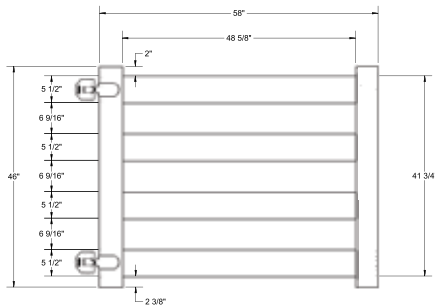

*Hinges Included (See below for type).

QuickShip available in White. Applies to: Fence Panels; Line, Corner, End and Gate Posts; and 4' and 5' Wide Gates.

Walk Gate

Drive Gate

Description:	Black	
	QTY	SKU
Heavy-Duty Contemporary Hinge		73014300
Gate Handle		73014320
Gate Stop		73014321
Heavy-Duty Drop Rod — 24"		73014305
Locking Gravity Latch with 2-Sided Key Entry/Push Button		73050187
5" x 5" x 94" Gate Post Insert		73012353