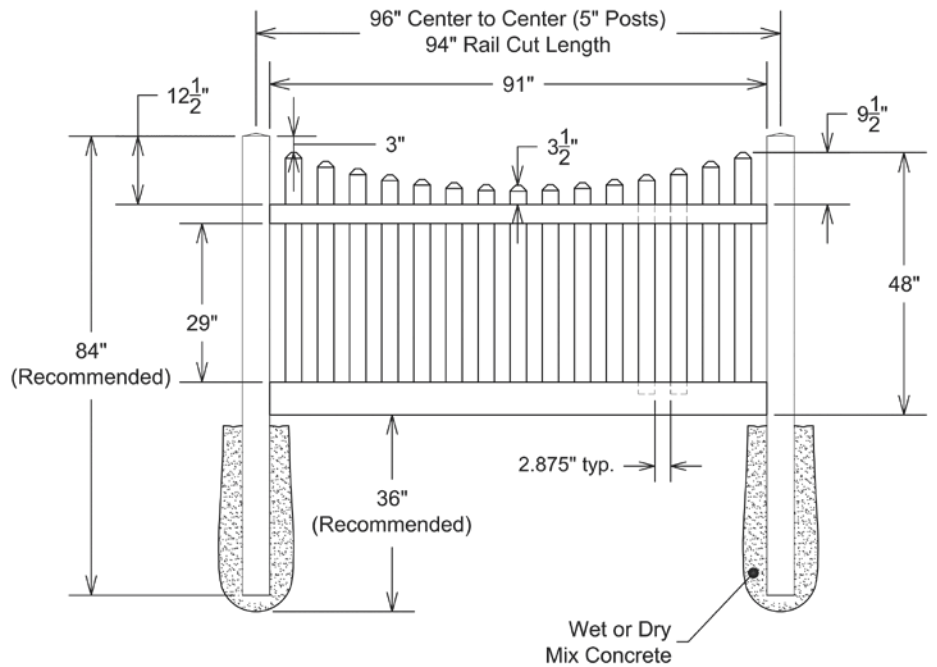

*Hinges included (see below for type).

QuickShip available in White and Sand only.
Applies to: Fence Panels; Line, Corner, End and Gate Posts; and 4' and 5' Wide Gates.

Walk Gate

Drive Gate

Description:	Black	
	QTY	SKU
Heavy-Duty Contemporary Hinge		73014300
Gate Handle		73014320
Gate Stop		73014321
Heavy-Duty Drop Rod — 24"		73014305
Locking Gravity Latch with 2-Sided Key Entry/Push Button		73050187
5" x 5" x 82" Gate Post Insert		73003718