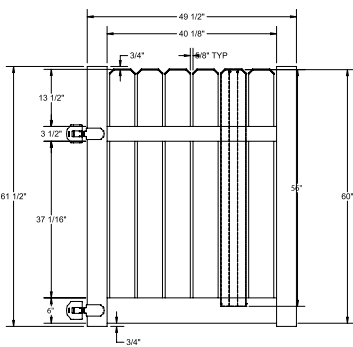

HAVEN SERIES	5' X 8' BARBERRY				
	Description:	White		Sand	
		QTY	SKU	QTY	SKU
5' x 8' Barberrry (60"H)		73048537		73048550	
5" x 5" x 96" Line Post (MM)		73011334		73011340	
5" x 5" x 96" Corner Post (MM)		73011335		73011341	
5" x 5" x 96" End/Gate Post (MM)		73011336		73011342	
5" x 5" Pyramid Post Cap		73003093		73003769	
5" x 5" Gothic Post Cap		73003094		73003760	
5" x 5" New England Post Cap		73045003		73045004	
5' x 49½" Barberrry Walk Gate*		73048585		73048589	
5' x 62½" Barberrry Drive Gate*		73048586		73048590	

*Hinges included (see below for type).

Walk Gate

Drive Gate