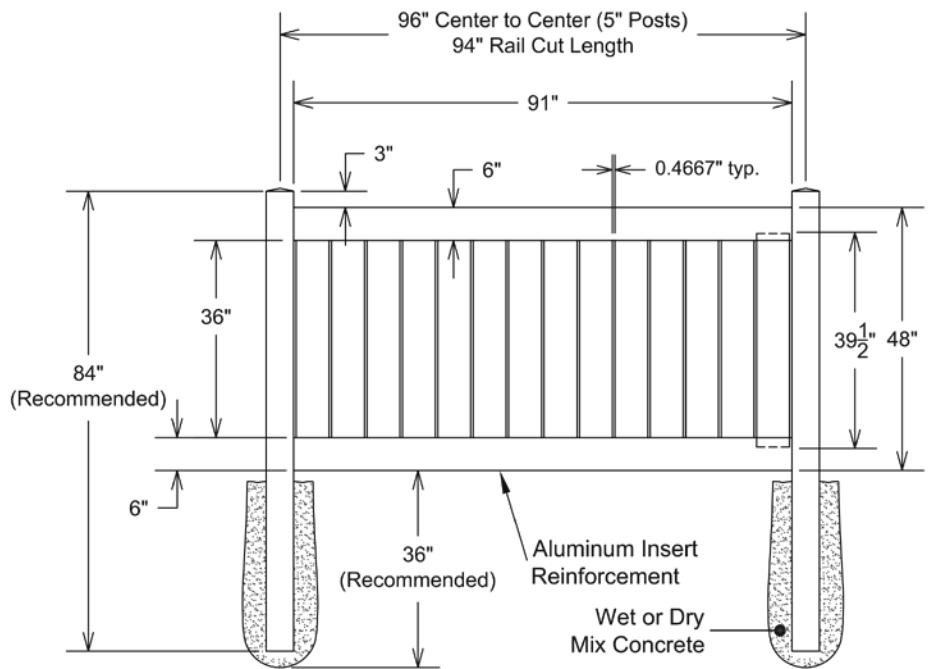

*Hinges included (see below for type).

Walk Gate

Drive Gate

Description:	Black	
	QTY	SKU
Heavy-Duty Contemporary Hinge		73014300
Gate Handle		73014320
Gate Stop		73014321
Heavy-Duty Drop Rod — 24"		73014305
Locking Gravity Latch with 2-Sided Key Entry/Push Button		73050187
5" x 5" x 82" Gate Post Insert		73003718