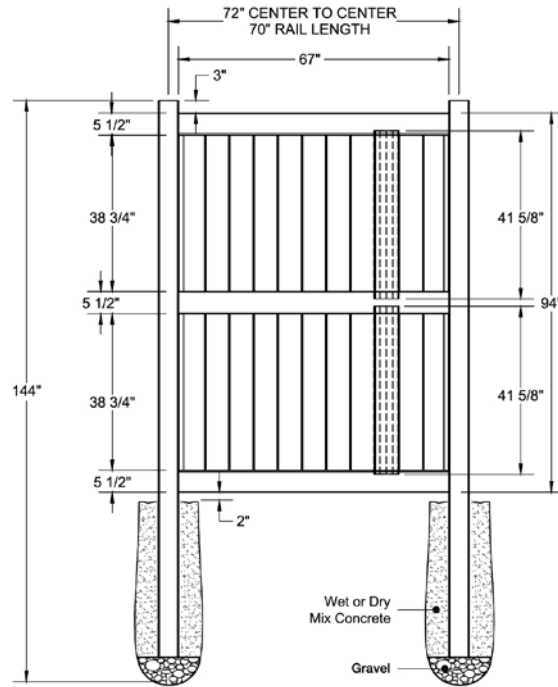

Drive Gate

Description:	Black	
	QTY	SKU
Heavy-Duty Contemporary Hinge		73014300
Gate Handle		73014320
Gate Stop		73014321
Heavy-Duty Drop Rod — 24"		73014305
Locking Gravity Latch with 2-Sided Key Entry/Push Button		73050187

Material Per 6' Section		
QTY	ITEM	DIMENSION
2	Rails	1³/₄" x 5.47" x 70"
22	(.035) Boards T&G	7⁷/₈" x 6' x 41⁵/₈"
1	Double Slit Mid Rail	1¹/₂" x 5¹/₂" x 70"
4	U-Channels	39⁵/₈"

Hardware can be found on pages 78-79.

Dealer Info: