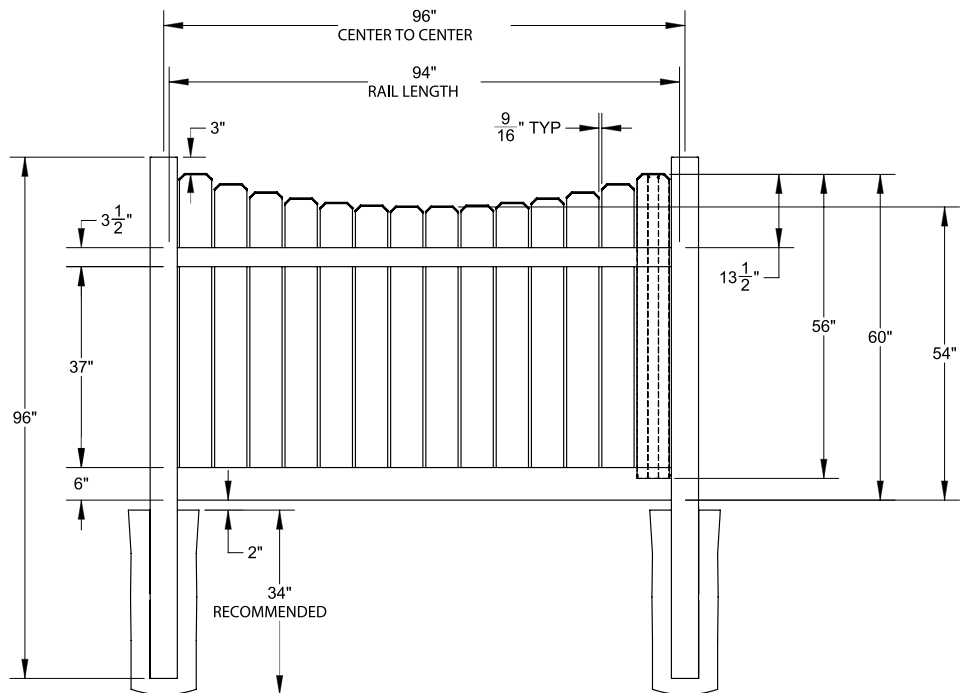

HAVEN SERIES	5' X 8' BUCKEYE				
	Description:	White		Sand	
		QTY	SKU	QTY	SKU
5' x 8' Buckeye (60"H)		73048540		73048553	
5" x 5" x 96" Line Post (MM)		73011334		73011340	
5" x 5" x 96" Corner Post (MM)		73011335		73011341	
5" x 5" x 96" End/Gate Post (MM)		73011336		73011342	
5" x 5" Pyramid Post Cap		73003093		73003769	
5" x 5" Gothic Post Cap		73003094		73003760	
5" x 5" New England Post Cap		73045003		73045004	
5' x 49½" Buckeye Walk Gate*		73048587		73048591	
5' x 62½" Buckeye Drive Gate*		73048588		73048592	

*Hinges included (see below for type).

Walk Gate