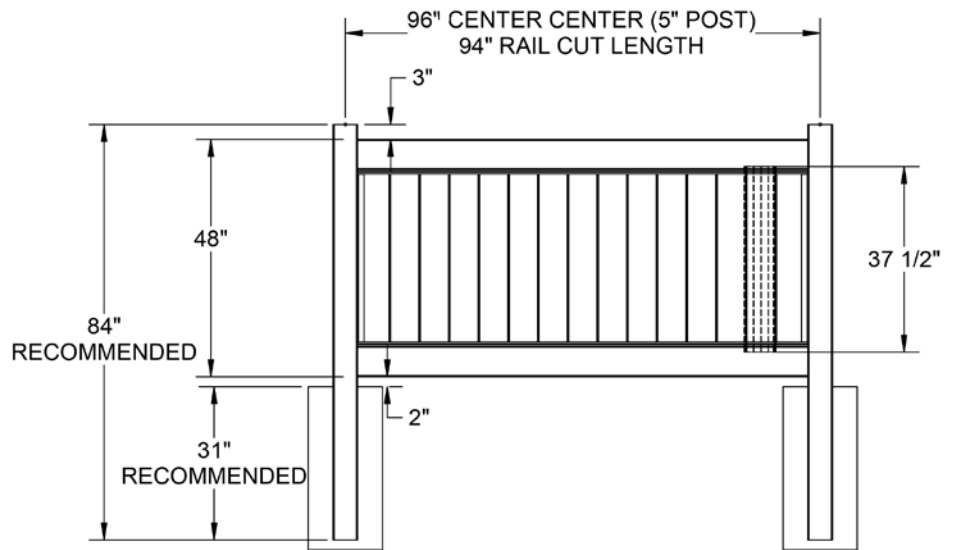

Description:	Black	
	QTY	SKU
Heavy-Duty Contemporary Hinge		73014300
Gate Handle		73014320
Gate Stop		73014321
Heavy-Duty Drop Rod — 24"		73014305
Locking Gravity Latch with 2-Sided Key Entry/Push Button		73050187
5" x 5" x 82" Gate Post Insert		73003718

Material Per 8' Section		
QTY	ITEM	DIMENSION
2	Decorative Rails	2" x 7" x 94"
15	GlideLock (.050) Boards	7/8" x 6" x 37 1/2"
2	U-Channels	7/8" x 1 3/8" x 34.37"

Hardware can be found on pages 78-79.

Dealer Info: