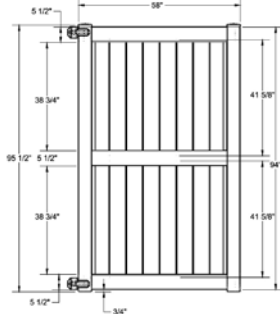

Drive Gate

Description:	Black	
	QTY	SKU
Heavy-Duty Contemporary Hinge		73014300
Gate Handle		73014320
Gate Stop		73014321
Heavy-Duty Drop Rod — 24"		73014305
Locking Gravity Latch with 2-Sided Key Entry/Push Button		73050187

Material Per 6' Section		
QTY	ITEM	DIMENSION
2	Rails	1³/₄" x 5.47" x 70"
22	(.035) Boards T&G	7⁷/₈" x 6' x 41⁵/₈"
1	Double Slit Mid Rail	1¹/₂" x 5¹/₂" x 70"
4	U-Channels	39⁵/₈"

Hardware can be found on pages 78-79.

Dealer Info: