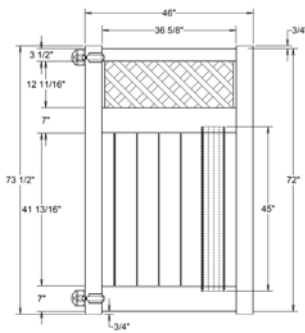

HOME SERIES	6' X 8' ARROWWOOD					
Description:	White		Sand		Cypress	
	QTY	SKU	QTY	SKU	QTY	SKU
6' x 8' Arrowwood (72"H)		73024946		73024945		73025354
5" x 5" x 108" Line Post (VY)		73024915		73024914		73025355
5" x 5" x 108" Corner Post (VY)		73024893		73024892		73025356
5" x 5" x 108" End Post (VY)		73024909		73024908		73025357
5" x 5" Pyramid Post Cap		73003093		73003769		73013829
5" x 5" Gothic Post Cap		73003094		73003760		N/A
5" x 5" New England Post Cap		73045003		73045004		73045007
6' x 46" Arrowwood Walk Gate*		73024924		73024923		73025358
6' x 58" Arrowwood Drive Gate*		73024935		73024934		73025359

*Hinges included (see below for type).

QuickShip available in White and Sand only.

Applies to: Fence Panels; Line, Corner, End and Gate Posts; and 4' and 5' Wide Gates.

Walk Gate

Drive Gate