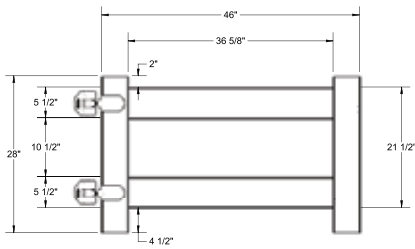

HAVEN SERIES	RANCH RAIL 2 RAIL				
	White		Sand		
	Description:	QTY	SKU	QTY	SKU
1½" x 5½" x 96" Rail with Locktabs		73012399		73012400	
5" x 5" x 60" Line Post		73025455		73025458	
5" x 5" x 60" Corner Post		73025456		73025459	
5" x 5" x 60" End/Gate Post		73025457		73025460	
5" x 5" Pyramid Post Cap		73003093		73003769	
5" x 5" Gothic Post Cap		73003094		73003760	
5" x 5" New England Post Cap		73045003		73045004	
2 Rail Walk Gate*		73025437		73025439	
2 Rail Drive Gate*		73025438		73025440	

*Hinges Included (See below for type)

QuickShip available in White and Sand.

Applies to: Fence Panels; Line, Corner, End and Gate Posts; and 4' and 5' Wide Gates.

Walk Gate

Drive Gate