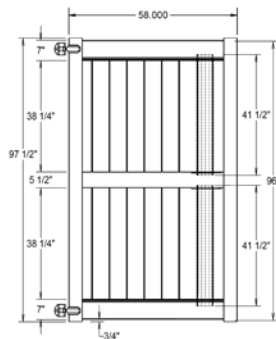

Drive Gate

Description:	Black	
	QTY	SKU
Heavy-Duty Contemporary Hinge		73014300
Gate Handle		73014320
Gate Stop		73014321
Heavy-Duty Drop Rod — 24"		73014305
Locking Gravity Latch with 2-Sided Key Entry/Push Button		73050187

Material Per 6' Section		
QTY	ITEM	DIMENSION
2	Decorative Rails	2" x 7" x 70"
22	GlideLock (.050) Boards	7/8" x 6" x 41 1/2"
1	Mid Rail	1 1/2" x 5 1/2" x 70"
4	U-Channels	7/8" x 1 3/8" x 40 7/8"

Hardware can be found on pages 78-79.

Dealer Info: