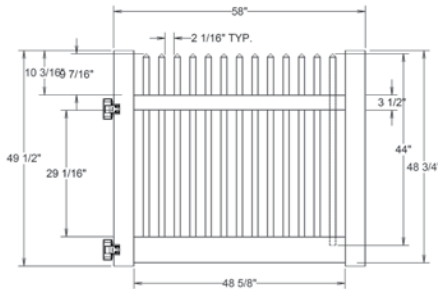

Description:	Black	
	QTY	SKU
Heavy-Duty Contemporary Hinge		73014300
Gate Handle		73014320
Gate Stop		73014321
Heavy-Duty Drop Rod — 24"		73014305
Locking Gravity Latch with 2-Sided Key Entry/Push Button		73050187
5" x 5" x 82" Gate Post Insert		73003718

Material Per 8' Section		
QTY	ITEM	DIMENSION
1	Top Rail	2" x 3 1/2" x 94"
1	Bottom Rail	2" x 6" x 94"
25	Picket Caps	1 1/2" x 1 1/2"
25	Pickets	1 1/2" x 1 1/2" x 43 3/16"

Hardware can be found on pages 78-79.

Dealer Info: