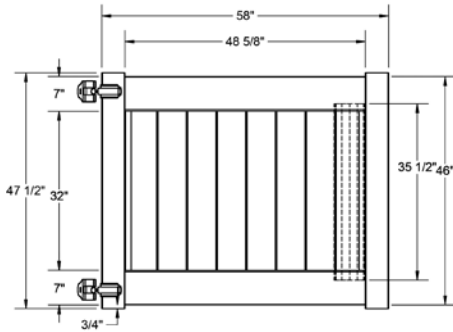

Description:	Black	
	QTY	SKU
Heavy-Duty Contemporary Hinge		73014300
Gate Handle		73014320
Gate Stop		73014321
Heavy-Duty Drop Rod — 24"		73014305
Locking Gravity Latch with 2-Sided Key Entry/Push Button		73050187
5" x 5" x 82" Gate Post Insert		73003718

Material Per 8' Section		
QTY	ITEM	DIMENSION
2	Rails	1 3/4" x 7" x 94"
15	GlideLock (.035) Boards	7/8" x 6' x 35 1/2"
2	U-Channels	32 1/2"

Hardware can be found on pages 78-79.

Dealer Info: