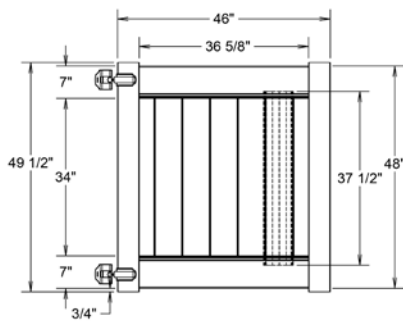

HAVEN SERIES	4' X 8' DOGWOOD							
	White		Sand		Clay		Gray	
	QTY	SKU	QTY	SKU	QTY	SKU	QTY	SKU
Description:								
4' x 8' Dogwood GL (48"H)		73025921		73025922		73053800		73054827
5" x 5" x 84" Line Post (BT)		73025758		73025761		73053797		73054828
5" x 5" x 84" Corner Post (BT)		73025759		73025762		73053799		73054829
5" x 5" x 84" End/Gate Post (BT)		73025760		73025763		73053798		73054830
5" x 5" Pyramid Post Cap		73003093		73003769		73054107		73053068
5" x 5" Gothic Post Cap		73003094		73003760		73024885		N/A
5" x 5" New England Post Cap		73045003		73045004		73054108		73053093
4' x 46" Dogwood Walk Gate*		73025833		73025835		73054231		73054831
4' x 58" Dogwood Drive Gate*		73025834		73025836		73054307		73054832

*Hinges included (see below for type).

QuickShip available in White only.
Applies to: Fence Panels; Line, Corner, End and Gate Posts; and 4' and 5' Wide Gates.

Walk Gate

Drive Gate