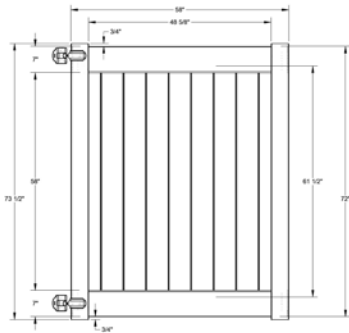

Description:	Black	
	QTY	SKU
Heavy-Duty Contemporary Hinge		73014300
Gate Handle		73014320
Gate Stop		73014321
Heavy-Duty Drop Rod — 24"		73014305
Locking Gravity Latch with 2-Sided Key Entry/Push Button		73050187
5" x 5" x 106" Gate Post Insert		73003463

Material Per 8' Section		
QTY	ITEM	DIMENSION
2	Rails	1 3/4" x 7" x 94"
15	GlideLock (.035) Boards	7/8" x 6" x 61 1/2"
2	U-Channels	7/8" x 1 3/8" x 58 3/8"

Hardware can be found on pages 78-79.

Dealer Info: