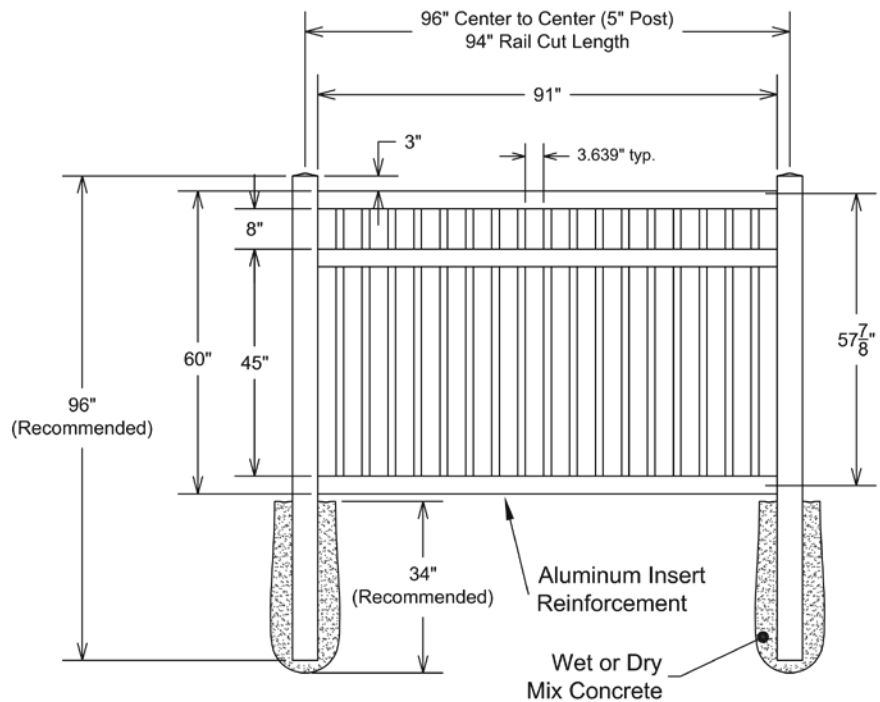

Description:	Black	
	QTY	SKU
Heavy-Duty Contemporary Hinge		73014300
Gate Handle		73014320
Gate Stop		73014321
Heavy-Duty Drop Rod — 24"		73014305
Locking Gravity Latch with 2-Sided Key Entry/Push Button		73050187
5" x 5" x 94" Gate Post Insert		73012353

Material Per 8' Section		
QTY	ITEM	DIMENSION
3	Rails	2" x 3 1/2" x 94"
17	Pickets	7/8" x 1 1/2" x 57 7/8"
1	Aluminum Insert	93"

Hardware can be found on pages 78-79.

Dealer Info: