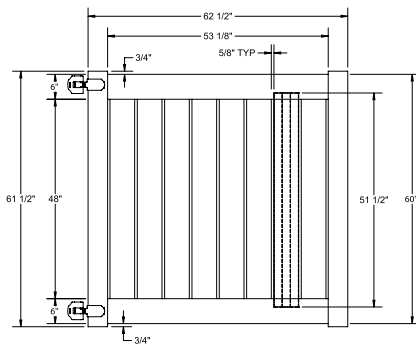

Description:	Black	
	QTY	SKU
Heavy-Duty Contemporary Hinge		73014300
Gate Handle		73014320
Gate Stop		73014321
Heavy-Duty Drop Rod — 24"		73014305
Locking Gravity Latch with 2-Sided Key Entry/Push Button		73050187
5" x 5" x 94" Gate Post Insert		73012353

Material Per 8' Section		
QTY	ITEM	DIMENSION
2	Rails	2" x 6" x 94"
14	Pickets	¾" x 6" x 51½"
1	Aluminum Insert	93"

Hardware can be found on pages 78-79.

Dealer Info: