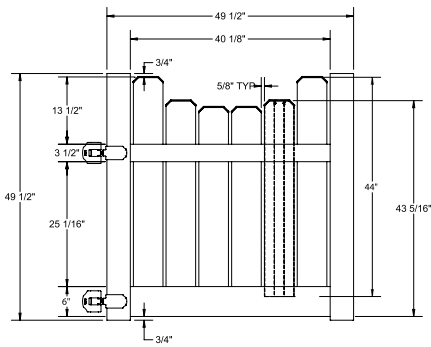

HAVEN SERIES	4' X 8' BUCKEYE				
	Description:	White		Sand	
		QTY	SKU	QTY	SKU
4' x 8' Buckeye (48"H)		73048541		73048554	
5" x 5" x 84" Line Post (NN)		73011358		73011364	
5" x 5" x 84" Corner Post (NN)		73011359		73011365	
5" x 5" x 84" End/Gate Post (NN)		73011360		73011366	
5" x 5" Pyramid Post Cap		73003093		73003769	
5" x 5" Gothic Post Cap		73003094		73003760	
5" x 5" New England Post Cap		73045003		73045004	
4' x 49½" Buckeye Walk Gate*		73048599		73048604	
4' x 62½" Buckeye Drive Gate*		73048600		73048605	

*Hinges included (see below for type).

Walk Gate

Drive Gate