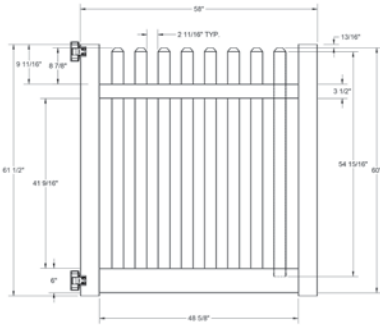

Description:	Black	
	QTY	SKU
Heavy-Duty Contemporary Hinge		73014300
Gate Handle		73014320
Gate Stop		73014321
Heavy-Duty Drop Rod — 24"		73014305
Locking Gravity Latch with 2-Sided Key Entry/Push Button		73050187
5" x 5" x 94" Gate Post Insert		73012353

Material Per 8' Section		
QTY	ITEM	DIMENSION
1	Top Rail	2" x 3 1/2" x 94"
1	Bottom Rail	2" x 6" x 94"
15	Pickets	7/8" x 3" x 55 15/16"
15	Dogear Caps	7/8" x 3"
1	Aluminum Insert	93"

Hardware can be found on pages 78-79.

Dealer Info: