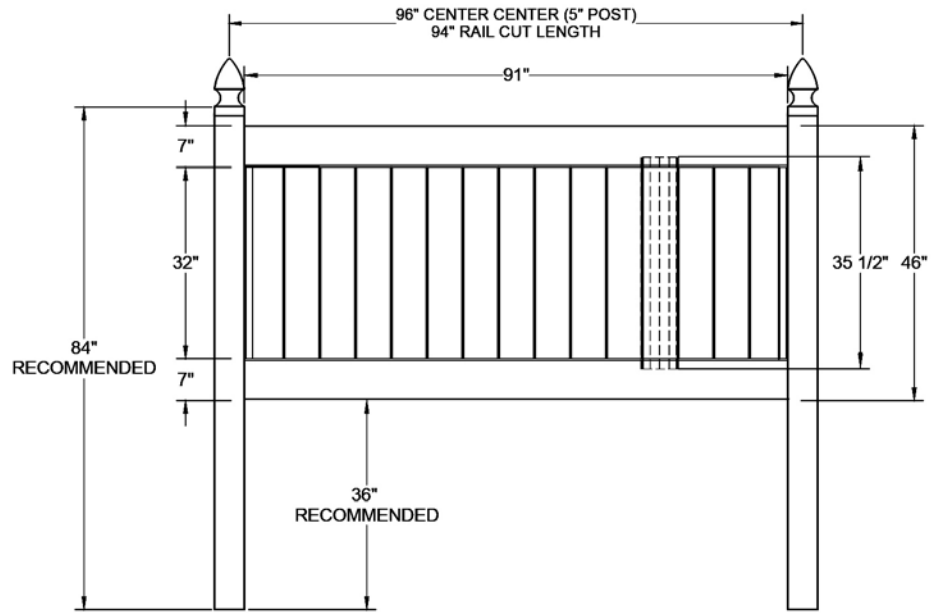

*Hinges included (see below for type).

QuickShip available in White only.
Applies to: Fence Panels; Line, Corner, End and Gate Posts; and 4' and 5' Wide Gates.

Walk Gate

Drive Gate

Description:	Black	
	QTY	SKU
Heavy-Duty Contemporary Hinge		73014300
Gate Handle		73014320
Gate Stop		73014321
Heavy-Duty Drop Rod — 24"		73014305
Locking Gravity Latch with 2-Sided Key Entry/Push Button		73050187
5" x 5" x 82" Gate Post Insert		73003718