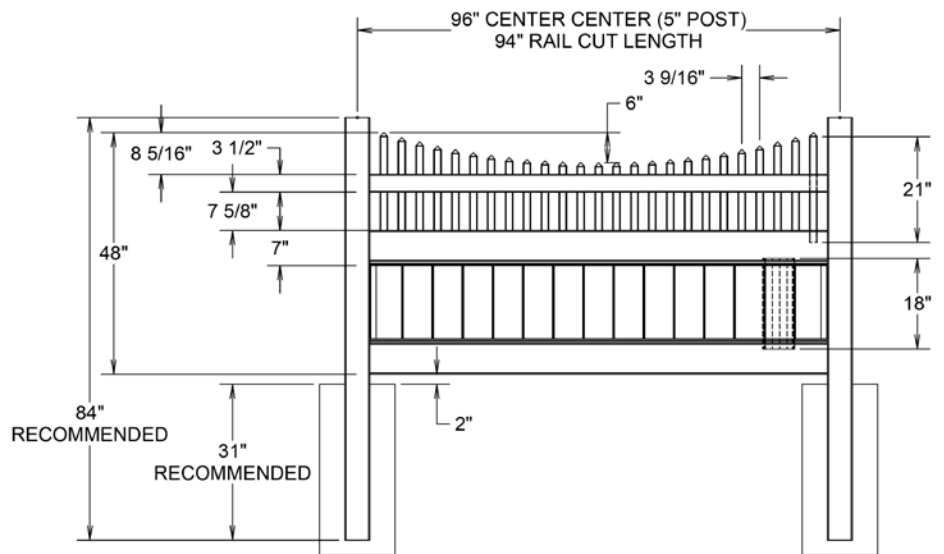

Description:	Black	
	QTY	SKU
Heavy-Duty Contemporary Hinge		73014300
Gate Handle		73014320
Gate Stop		73014321
Heavy-Duty Drop Rod — 24"		73014305
Locking Gravity Latch with 2-Sided Key Entry/Push Button		73050187
5" x 5" x 82" Gate Post Insert		73003718

Material Per 8' Section		
QTY	ITEM	DIMENSION
1	Top Rail	2" x 3 1/2" x 94"
2	Decorative Bottom Rails	2" x 7" x 94"
15	GlideLock (.035) Boards	7/8" x 6" x 18"
25	Pickets	1 1/2" x 1 1/2"
2	U-Channels	7/8" x 1 1/4" x 15"

Hardware can be found on pages 78-79.

Dealer Info: