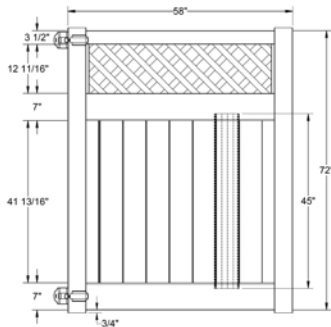

Description:	Black	
	QTY	SKU
Heavy-Duty Contemporary Hinge		73014300
Gate Handle		73014320
Gate Stop		73014321
Heavy-Duty Drop Rod — 24"		73014305
Locking Gravity Latch with 2-Sided Key Entry/Push Button		73050187
5" x 5" x 106" Gate Post Insert		73003463

Hardware can be found on pages 78-79.

Material Per 8' Section		
QTY	ITEM	DIMENSION
1	Top Rail	2" x 3 1/2" x 94"
2	Slotted Bottom Rails	1 3/4" x 7" x 94"
15	GlideLock (.035) Boards	7/8" x 6" x 45"
1	Lattice	17.12" x 94" Privacy
2	U-Channels	7/8" x 1 3/8" x 42"
15	Cypress Only Tongue-and-Groove Boards	7/8" x 6" x 43"

Dealer Info: