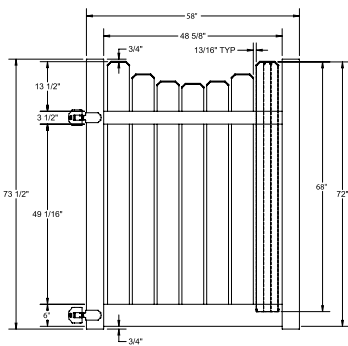

Description:	Black	
	QTY	SKU
Heavy-Duty Contemporary Hinge		73014300
Gate Handle		73014320
Gate Stop		73014321
Heavy-Duty Drop Rod — 24"		73014305
Locking Gravity Latch with 2-Sided Key Entry/Push Button		73050187
5" x 5" x 106" Gate Post Insert		73003463

Material Per 8' Section		
QTY	ITEM	DIMENSION
1	Top Rail	2" x 3½" x 94"
1	Bottom Rail	2" x 6" x 94"
2	Dogear Pickets	¾" x 5.94" x 68"
2	Dogear Pickets	¾" x 5.94" x 66⅞"
2	Dogear Pickets	¾" x 5.94" x 64⅝"
2	Dogear Pickets	¾" x 5.94" x 63½"
2	Dogear Pickets	¾" x 5.94" x 62⅞"
2	Dogear Pickets	¾" x 5.94" x 62⅜"
2	Dogear Pickets	¾" x 5.94" x 62"
1	Aluminum Insert	93"

Hardware can be found on pages 78-79.

Dealer Info: