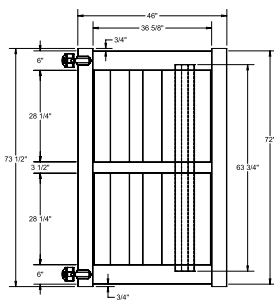

Drive Gate

HAVEN SERIES	6' X 8' WISTERIA						
	Description:	White		Sand		Clay	
		QTY	SKU	QTY	SKU	QTY	SKU
6' x 8' Wisteria (72"H)		73045693		73045697		73053729	
5" x 5" x 108" Line Post (N)		73011418		73011424		73053726	
5" x 5" x 108" Corner Post (N)		73011419		73011425		73053727	
5" x 5" x 108" End/Gate Post (N)		73011420		73011426		73053728	
6" x 46" Wisteria Walk Gate (N)		73045695		73045699		73053724	
6" x 58" Wisteria Drive Gate (N)		73045696		73045700		73053725	
5" x 5" x 108" Line Post Pool Code (CN)		73047029		73047032		73053803	
5" x 5" x 108" Corner Post Pool Code (CN)		73047030		73047033		73053804	
5" x 5" x 108" End Post Pool Code (CN)		73047031		73047034		73053805	
6' x 46" Wisteria Pool Code Walk Gate*		73047038		73047040		73053801	
6" x 58" Wisteria Code Drive Gate*		73047039		73047041		73053802	

*Hinges included (see below for type).

QuickShip available in White only.

Applies to: Fence Panels; Line, Corner, End and Gate Posts; and 4' and 5' Wide Gates.

Walk Gate