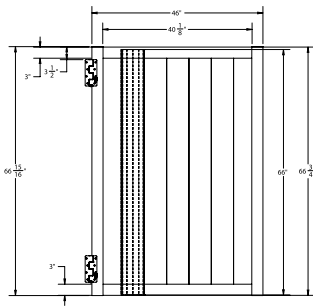

FUSION SERIES	6' X 6' SEQUOIA — (CONTINUED FROM PAGE 57)							
	Driftwood		Cypress		Saddlewood		Redwood	
	QTY	SKU	QTY	SKU	QTY	SKU	QTY	SKU
6' x 6' Sequoia (70" H)		73050017		73050018		73050273		73050276
3" x 3" x 99" Line Post In-Ground		73047658		73047658		73047658		73047658
3" x 3" x 99" Corner Post In-Ground		73047659		73047659		73047659		73047659
3" x 3" x 99" End Post In-Ground		73047358		73047358		73047358		73047358
3" x 3" x 70" Line Post w Surface Mount		73047087		73047087		73047087		73047087
3" x 3" x 70" Corner Post w Surface Mount		73047356		73047356		73047356		73047356
3" x 3" x 70" End Post w Surface Mount		73047086		73047086		73047086		73047086
6' x 48" Sequoia Walk Gate Kit (Vertical)*		73050063		73050064		73026068		73026066
6' x 58" Sequoia Drive Gate Kit (Vertical)*		73050069		73050076		73026079		73026077
28" Step Groove Cover (Matte Black)						73050075		
1/2" Spacer Kit (24 Pack) (Matte Black)						73047667		
Wood Infill Kit (Optional)						73047660		

*Hinges included (see below for type).

QuickShip available in all colors. Applies to: Fence Panels; Line, Corner, End and Gate Posts; and 4' and 5' Wide Gates.

Walk Gate (Vertical)

Drive Gate (Vertical)

Vinyl Frame for Vinyl Inserts (Vertical)

Also Available in Horizontal Configuration

Description:	Black	
	QTY	SKU
Heavy-Duty Contemporary Hinge		73014300
Gate Handle		73014320
Gate Stop		73014321
EZ Grip Handle		73024421
Heavy-Duty Drop Rod — 24"		73014305
Locking Gravity Latch with 2-Sided Key Entry/Push Button		73050187

Hardware can be found on pages 78-79.

Material Per 8' Section		
QTY	ITEM	DIMENSION
2	Rails	1.17" x 2 1/2" x 70.313"
12	T&G (0.035) Boards	7/8" x 6" x 72 3/16"

Mixed Material Components	
SKU	ITEM
73050070	2 Piece Channel Vinyl Infill Kit, Matte Black
73050181	6" x 46" Gate Kit, Matte Black
73050182	6" x 58" Gate Kit, Matte Black
73050075	28" Step Groove Cover, Matte Black
73047667	1/2" Spacer Kit (24 Pack)

For vertical installation cut infill board length to 66-1/2". For horizontal installation use 11 infill boards and do not cut infill.

Dealer Info: