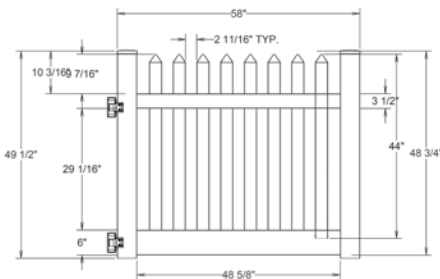

Description:	Black	
	QTY	SKU
Heavy-Duty Contemporary Hinge		73014300
Gate Handle		73014320
Gate Stop		73014321
Heavy-Duty Drop Rod — 24"		73014305
Locking Gravity Latch with 2-Sided Key Entry/Push Button		73050187
5" x 5" x 82" Gate Post Insert		73003718

Material Per 8' Section		
QTY	ITEM	DIMENSION
1	Top Rail	2" x 3 1/2" x 94"
1	Bottom Rail	2" x 6" x 94"
15	Pickets	7/8" x 3" x 44"
15	Spade Caps	7/8" x 3"

Hardware can be found on pages 78-79.

Dealer Info: