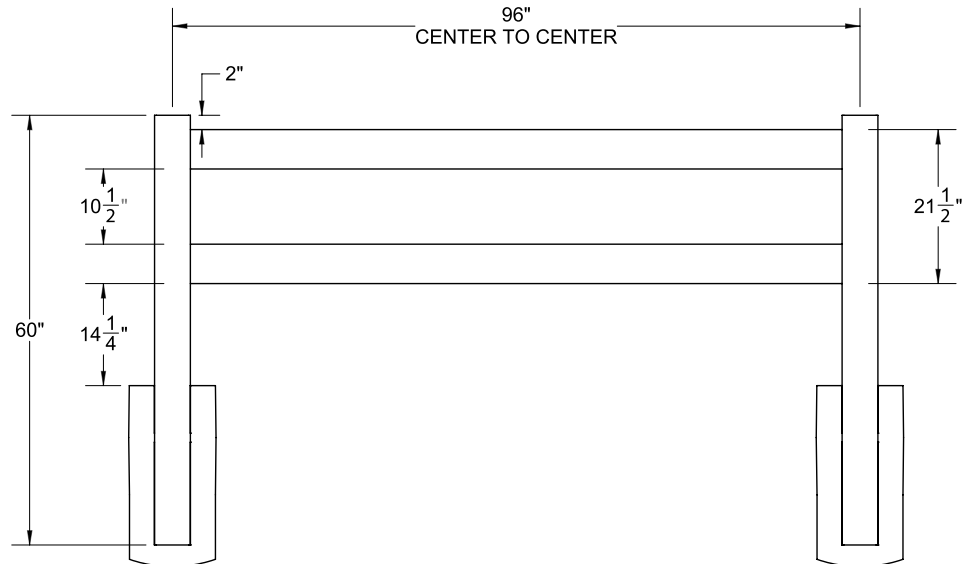

*Hinges Included (See below for type)

QuickShip available in White and Sand.

Applies to: Fence Panels; Line, Corner, End and Gate Posts; and 4' and 5' Wide Gates.

Walk Gate

Drive Gate

Description:	Black	
	QTY	SKU
Heavy-Duty Contemporary Hinge		73014300
Gate Handle		73014320
Gate Stop		73014321
Heavy-Duty Drop Rod — 24"		73014305
Locking Gravity Latch with 2-Sided Key Entry/Push Button		73050187
5" x 5" x 58" Gate Post Insert		73012352