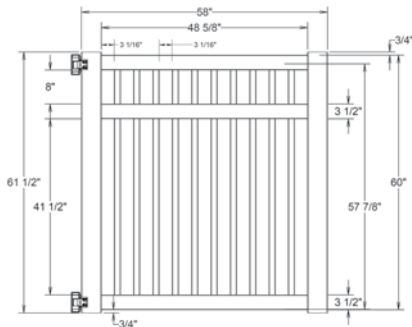

Description:	Black	
	QTY	SKU
Heavy-Duty Contemporary Hinge		73014300
Gate Handle		73014320
Gate Stop		73014321
Heavy-Duty Drop Rod — 24"		73014305
Locking Gravity Latch with 2-Sided Key Entry/Push Button		73050187
5" x 5" x 94" Gate Post Insert		73012353

Material Per 8' Section		
QTY	ITEM	DIMENSION
3	Rails	2" x 3 1/2" x 94"
17	Pickets	7/8" x 1 1/2" x 57 7/8"
1	Aluminum Insert	93"

Hardware can be found on pages 78-79.

Dealer Info: