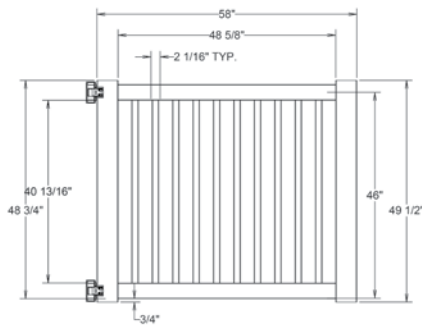

Description:	Black	
	QTY	SKU
Heavy-Duty Contemporary Hinge		73014300
Gate Handle		73014320
Gate Stop		73014321
Heavy-Duty Drop Rod — 24"		73014305
Locking Gravity Latch with 2-Sided Key Entry/Push Button		73050187
5" x 5" x 82" Gate Post Insert		73003718

Material Per 8' Section		
QTY	ITEM	DIMENSION
2	Rails	2" x 3 1/2" x 94"
15	Pickets	7/8" x 1 1/2" x 46"
1	Aluminum Insert	93"

Hardware can be found on pages 78-79.

Dealer Info: