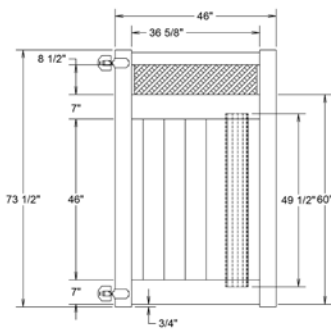

HAVEN SERIES	6' X 8' ARROWWOOD						
	White		Sand		Clay		
	Description:	QTY	SKU	QTY	SKU	QTY	SKU
6' x 8' Arrowwood (72"H)		73028037		73028036		73053921	
5" x 5" x 108" Line Post (GU)		73028027		73028026		73053917	
5" x 5" x 108" Corner Post (GU)		73028021		73028020		73053918	
5" x 5" x 108" End/Gate Post (GU)		73028024		73028023		73053919	
5" x 5" Pyramid Post Cap		73003093		73003769		73054107	
5" x 5" Gothic Post Cap		73003094		73003760		73024885	
5" x 5" New England Post Cap		73045003		73045004		73054108	
6' x 46" Arrowwood Walk Gate*		73025981		73025980		73054280	
6' x 58" Arrowwood Drive Gate*		73025983		73025985		73054281	

*Hinges included (see below for type).

QuickShip available in White and Sand only.
Applies to: Fence Panels; Line, Corner, End and Gate Posts; and 4' and 5' Wide Gates.

Walk Gate