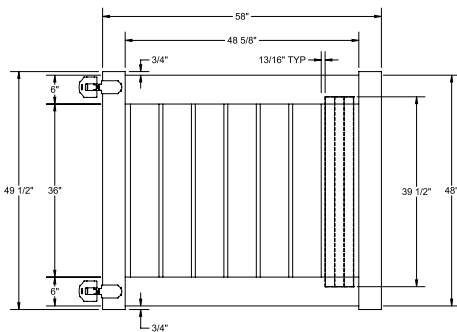

Description:	Black	
	QTY	SKU
Heavy-Duty Contemporary Hinge		73014300
Gate Handle		73014320
Gate Stop		73014321
Heavy-Duty Drop Rod — 24"		73014305
Locking Gravity Latch with 2-Sided Key Entry/Push Button		73050187
5" x 5" x 82" Gate Post Insert		73003718

Material Per 8' Section		
QTY	ITEM	DIMENSION
2	Rails	2" x 6" x 94"
14	Pickets	¾" x 6" x 39½"
1	Aluminum Insert	93"

Hardware can be found on pages 78-79.

Dealer Info: