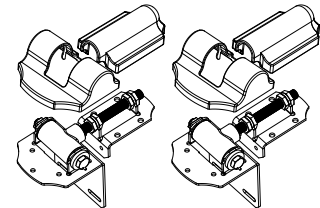

Heavy-Duty Contemporary Hinge Pair

NOTE: All gates come standard with wrap hinges included. Gate hardware and extras can be used for all series fences.