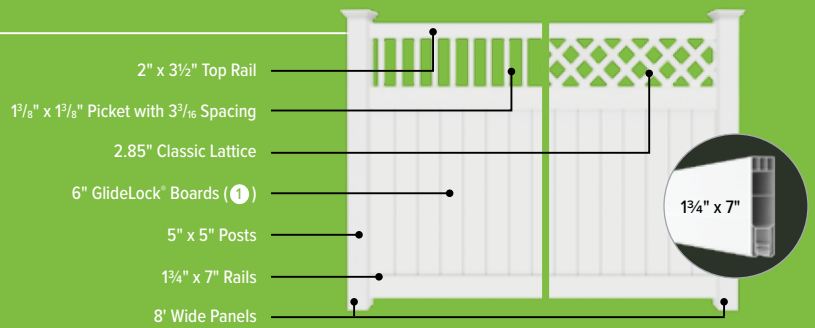

HOME SERIES

COLORS AVAILABLE: