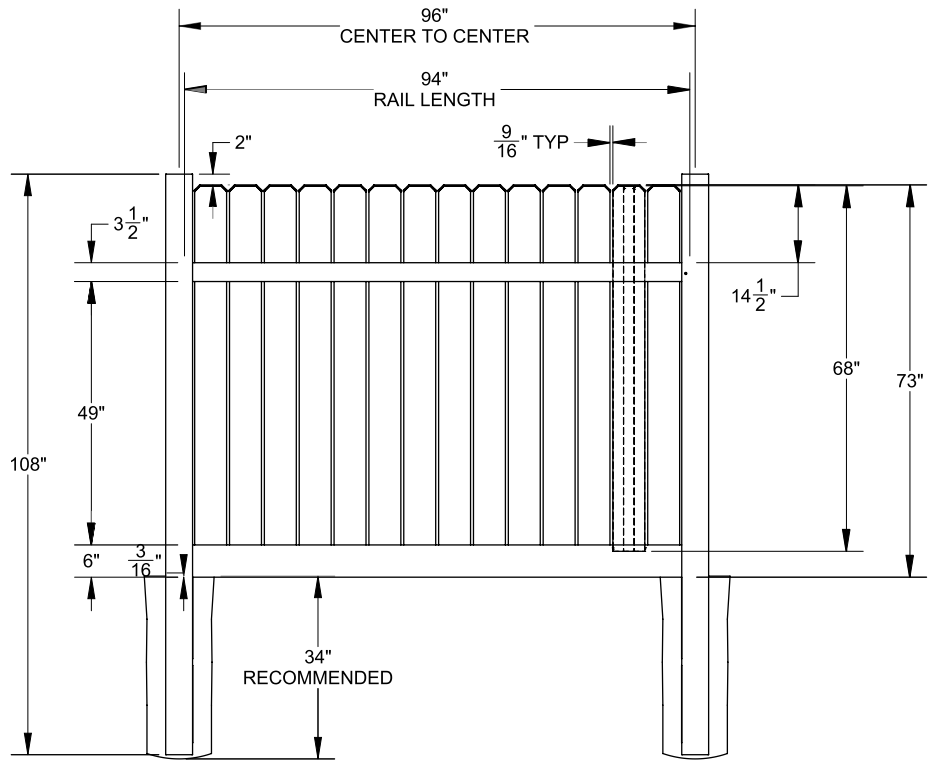

Description:	Black	
	QTY	SKU
Heavy-Duty Contemporary Hinge		73014300
Gate Handle		73014320
Gate Stop		73014321
Heavy-Duty Drop Rod — 24"		73014305
Locking Gravity Latch with 2-Sided Key Entry/Push Button		73050187
5" x 5" x 106" Gate Post Insert		73003463

Material Per 8' Section		
QTY	ITEM	DIMENSION
1	Top Rail	2" x 3½" x 94"
1	Bottom Rail	2" x 6" x 94"
14	Pickets	¾" x 6" x 68"
1	Aluminum Insert	93"

Hardware can be found on pages 78-79.

Dealer Info: