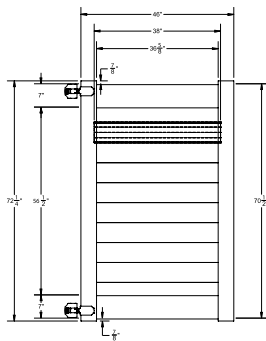

HAVEN SERIES		6' X 8' HEMLOCK									
Description:	White		Sand		Gray		Cypress		Driftwood		
	QTY	SKU	QTY	SKU	QTY	SKU	QTY	SKU	QTY	SKU	
6' x 8' Hemlock (70"H)		73045546		73045559		73055086		73045591		73045584	
5" x 5" x 108" Line Post (AD)		73045547		73045567		73055087		73045592		73045585	
5" x 5" x 108" Corner Post (AD)		73045548		73045568		73055088		73045593		73045586	
5" x 5" x 108" End Post (AD)		73045549		73045569		73055089		73045594		73045587	
5" x 5" Pyramid Post Cap		73003093		73003769		73053068		73013829		73042811	
5" x 5" Gothic Post Cap		73003094		73003760		N/A		N/A		N/A	
5" x 5" New England Post Cap		73045003		73045004		73053093		73045007		73045008	
6' x 46" Hemlock Walk Gate*		73045551		73045571		73055090		73045596		73045589	
6' x 58" Hemlock Drive Gate*		73045552		73045572		73055101		73045597		73045590	

*Hinges included (see below for type).

QuickShip available in White, Sand, Gray, Cypress and Driftwood.
Applies to: Fence Panels; Line, Corner, End and Gate Posts; and 4' and 5' Wide Gates.

Walk Gate