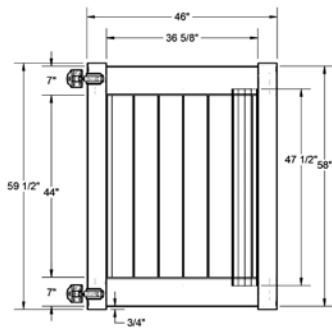

HOME SERIES		5' X 8' DOGWOOD						
Description:	White		Sand		Clay		Gray	
	QTY	SKU	QTY	SKU	QTY	SKU	QTY	SKU
5' x 8' Dogwood GL (60"H)		73050012		73049150		73054031		73054812
5 x 5 x 96" Line Post (QQ)		73024002		73024005		73054027		73054813
5 x 5 x 96" Corner Post (QQ)		73024004		73024007		73054029		73054814
5 x 5 x 96" End Post (QQ)		73024003		73024006		73054028		73054815
5" x 5" Pyramid Post Cap		73003093		73003769		73054107		73053068
5" x 5" Gothic Post Cap		73003094		73003760		73024885		N/A
5" x 5" New England Post Cap		73045003		73045004		73054108		73053093
5' x 46" Dogwood Walk Gate*		73050001		73049243		73054024		73054816
5' x 58" Dogwood Drive Gate*		73050002		73049249		73054023		73054817

*Hinges included (see below for type).

QuickShip available in White only.
Applies to: Fence Panels; Line, Corner, End and Gate Posts; and 4' and 5' Wide Gates.

Walk Gate