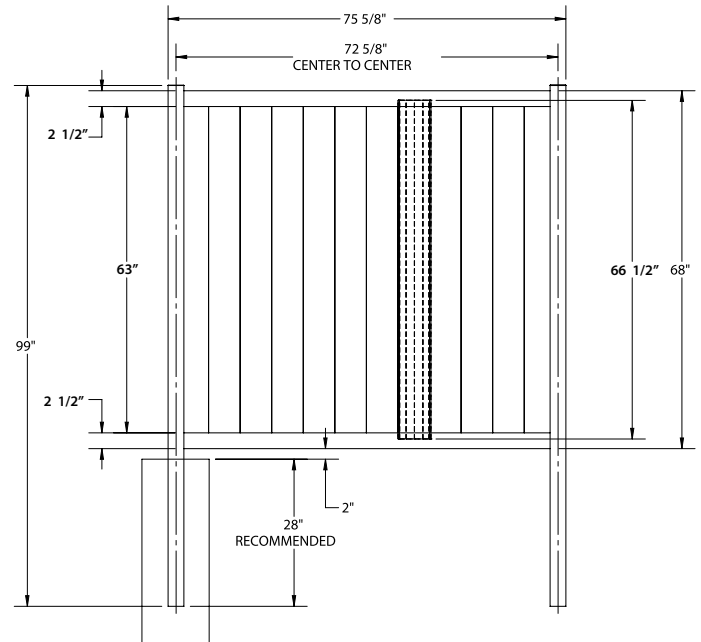

Also Available in Horizontal Configuration

Description:	Black	
	QTY	SKU
Heavy-Duty Contemporary Hinge		73014300
Gate Handle		73014320
Gate Stop		73014321
EZ Grip Handle		73024421
Heavy-Duty Drop Rod — 24"		73014305
Locking Gravity Latch with 2-Sided Key Entry/Push Button		73050187