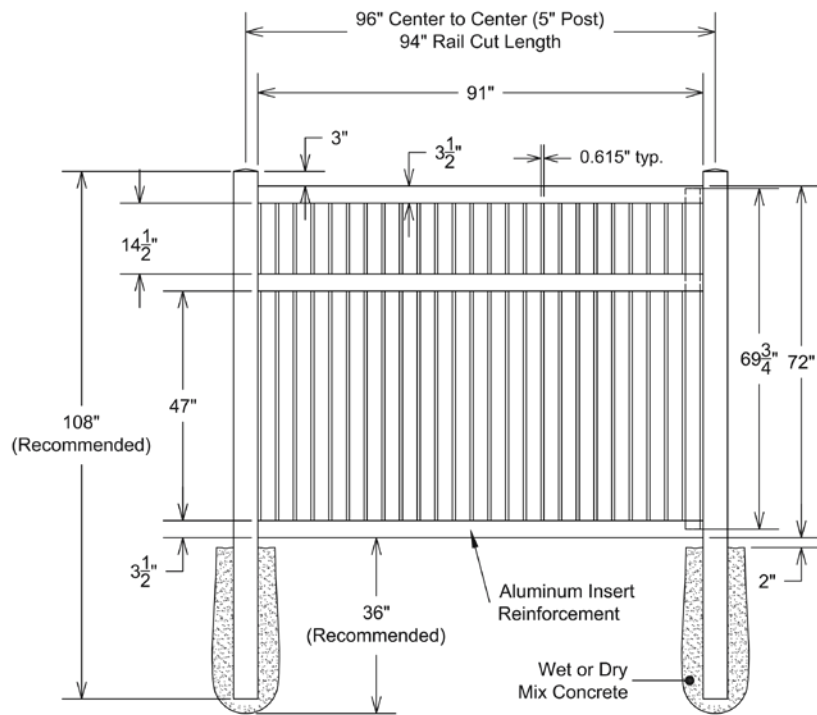

*Hinges included (see below for type).

QuickShip available in White only.
Applies to: Fence Panels; Line, Corner, End and Gate Posts; and 4' and 5' Wide Gates.

Walk Gate

Drive Gate

Description:	Black	
	QTY	SKU
Heavy-Duty Contemporary Hinge		73014300
Gate Handle		73014320
Gate Stop		73014321
Heavy-Duty Drop Rod — 24"		73014305
Locking Gravity Latch with 2-Sided Key Entry/Push Button		73050187
5" x 5" x 106" Gate Post Insert		73003463