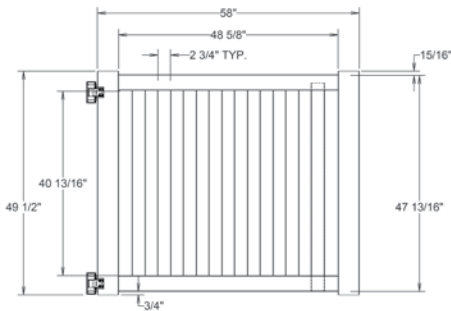

Description:	Black	
	QTY	SKU
Heavy-Duty Contemporary Hinge		73014300
Gate Handle		73014320
Gate Stop		73014321
Heavy-Duty Drop Rod — 24"		73014305
Locking Gravity Latch with 2-Sided Key Entry/Push Button		73050187
5" x 5" x 82" Gate Post Insert		73003718

Material Per 8' Section		
QTY	ITEM	DIMENSION
2	Rails	2" x 3 1/2" x 94"
15	Pickets	7/8" x 3" x 46"
1	Aluminum Insert	93"

Hardware can be found on pages 78-79.

Dealer Info: