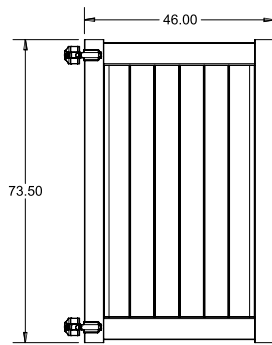

HARBOR SERIES	6' X 8' DOGWOOD				
	Description:	Cypress		Driftwood	
		QTY	SKU	QTY	SKU
6' x 8' Dogwood T&G (72"H)		73043089		73025733	
5 x 5 x 108" Line Post (DF)		73043900		73025740	
5 x 5 x 108" Corner Post (DF)		73043901		73025736	
5 x 5 x 108" End Post (DF)		73043902		73025738	
5" x 5" Pyramid Post Cap		73013829		73042811	
5" x 5" Gothic Post Cap		N/A		N/A	
5" x 5" New England Post Cap		73045007		73045008	
5" x 5" Contemporary Post Cap		73013836		N/A	
6' x 46" Dogwood Walk Gate*		73043903		73025734	
6' x 58" Dogwood Drive Gate*		73043904		73025730	

*Hinges included (see below for type).

QuickShip available in Cypress and Driftwood.
Applies to: Fence Panels; Line, Corner, End and Gate Posts; and 4' and 5' Wide Gates.

Walk Gate

Drive Gate