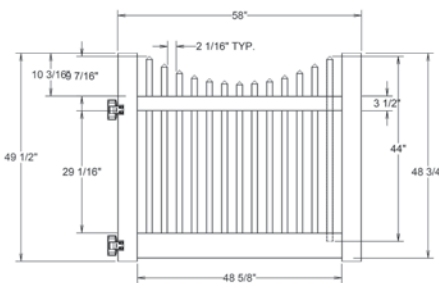

Description:	Black	
	QTY	SKU
Heavy-Duty Contemporary Hinge		73014300
Gate Handle		73014320
Gate Stop		73014321
Heavy-Duty Drop Rod — 24"		73014305
Locking Gravity Latch with 2-Sided Key Entry/Push Button		73050187
5" x 5" x 82" Gate Post Insert		73003718

Material Per 8' Section					
QTY	ITEM	DIMENSION	QTY	ITEM	DIMENSION
1	Top Rail	2" x 3 1/2" x 94"	2	Pickets	1 1/2" x 1 1/2" x 39 1/4"
1	Bottom Rail	2" x 6" x 94"	2	Pickets	1 1/2" x 1 1/2" x 38 1/16"
25	Picket Caps	1 1/2" x 1 1/2"	2	Pickets	1 1/2" x 1 1/2" x 38 1/4"
2	Pickets	1 1/2" x 1 1/2" x 43 3/16"	2	Pickets	1 1/2" x 1 1/2" x 37 7/8"
2	Pickets	1 1/2" x 1 1/2" x 42 3/4"	2	Pickets	1 1/2" x 1 1/2" x 37 9/16"
2	Pickets	1 1/2" x 1 1/2" x 41 3/8"	2	Pickets	1 1/2" x 1 1/2" x 37 3/8"
2	Pickets	1 1/2" x 1 1/2" x 40 9/16"	2	Pickets	1 1/2" x 1 1/2" x 37 1/4"
2	Pickets	1 1/2" x 1 1/2" x 39 7/8"	1	Picket	1 1/2" x 1 1/2" x 37 3/16"

Hardware can be found on pages 78-79.

Dealer Info: