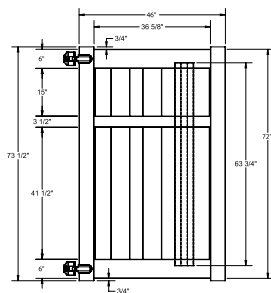

Pool Code Drive Gate

HAVEN SERIES	6' X 8' WISTERIA						
	Description:	White		Sand		Clay	
		QTY	SKU	QTY	SKU	QTY	SKU
6' x 8' Wisteria (72"H)		73045693		73045697		73053729	
5" x 5" x 108" Line Post (N)		73011418		73011424		73053726	
5" x 5" x 108" Corner Post (N)		73011419		73011425		73053727	
5" x 5" x 108" End/Gate Post (N)		73011420		73011426		73053728	
6" x 46" Wisteria Walk Gate (N)		73045695		73045699		73053724	
6" x 58" Wisteria Drive Gate (N)		73045696		73045700		73053725	
5" x 5" x 108" Line Post Pool Code (CN)		73047029		73047032		73053803	
5" x 5" x 108" Corner Post Pool Code (CN)		73047030		73047033		73053804	
5" x 5" x 108" End Post Pool Code (CN)		73047031		73047034		73053805	
6' x 46" Wisteria Pool Code Walk Gate*		73047038		73047040		73053801	
6" x 58" Wisteria Code Drive Gate*		73047039		73047041		73053802	

*Hinges included (see below for type).

QuickShip available in White only.

Applies to: Fence Panels; Line, Corner, End and Gate Posts; and 4' and 5' Wide Gates.

Pool Code Walk Gate