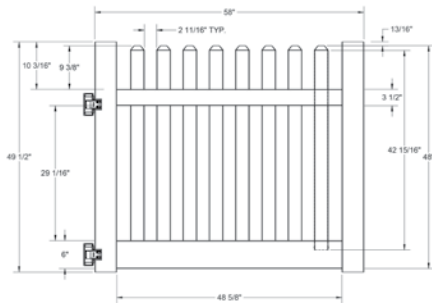

*Hinges included (see below for type).

QuickShip available in White only.

Applies to: Fence Panels; Line, Corner, End and Gate Posts; and 4' and 5' Wide Gates.

Walk Gate

Drive Gate

Description:	Black	
	QTY	SKU
Heavy-Duty Contemporary Hinge		73014300
Gate Handle		73014320
Gate Stop		73014321
Heavy-Duty Drop Rod — 24"		73014305
Locking Gravity Latch with 2-Sided Key Entry/Push Button		73050187
5" x 5" x 82" Gate Post Insert		73003718