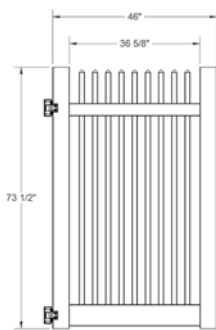

HAVEN SERIES	6' X 8' CHESTNUT							
	White		Sand		Clay		Gray	
	QTY	SKU	QTY	SKU	QTY	SKU	QTY	SKU
6' x 8' Chestnut (72"H)		73011633		73011639		73054061		73054676
5" x 5" x 108" Line Post (T)		73011706		73011712		73053739		73054679
5" x 5" x 108" Corner Post (T)		73011707		73011713		73053740		73054680
5" x 5" x 108" End/Gate Post (T)		73011708		73011714		73053741		73054681
5" x 5" Pyramid Post Cap		73003093		73003769		73053096		73053068
5" x 5" Gothic Post Cap		73003094		73003760		N/A		N/A
5" x 5" New England Post Cap		73045003		73045004		73053089		73053093
6' x 46" Chestnut Straight Walk Gate*		73024199		73024201		73054243		73054682
6' x 58" Chestnut Straight Drive Gate*		73024200		73024202		73054244		73054683

*Hinges included (see below for type).

Walk Gate