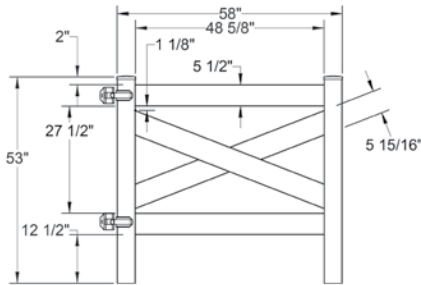

*Hinges Included (See below for type).

QuickShip available in White. Applies to: Fence Panels; Line, Corner, End and Gate Posts; and 4' and 5' Wide Gates.

Walk Gate

Drive Gate

Description:	Black	
	QTY	SKU
Heavy-Duty Contemporary Hinge		73014300
Gate Handle		73014320
Gate Stop		73014321
Heavy-Duty Drop Rod — 24"		73014305
Locking Gravity Latch with 2-Sided Key Entry/Push Button		73050187
5" x 5" x 82" Gate Post Insert		73003718