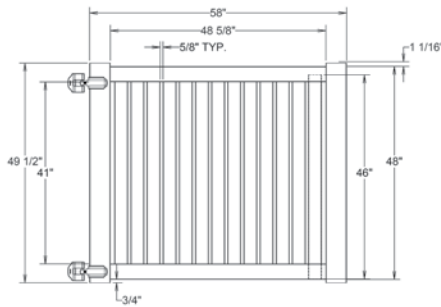

Description:	Black	
	QTY	SKU
Heavy-Duty Contemporary Hinge		73014300
Gate Handle		73014320
Gate Stop		73014321
Heavy-Duty Drop Rod — 24"		73014305
Locking Gravity Latch with 2-Sided Key Entry/Push Button		73050187
5" x 5" x 82" Gate Post Insert		73003718

Material Per 8' Section		
QTY	ITEM	DIMENSION
2	Rails	2" x 3 1/2" x 94"
25	Pickets	7/8" x 3" x 46 1/4"
1	Aluminum Insert	93"

Hardware can be found on pages 78-79.

Dealer Info: