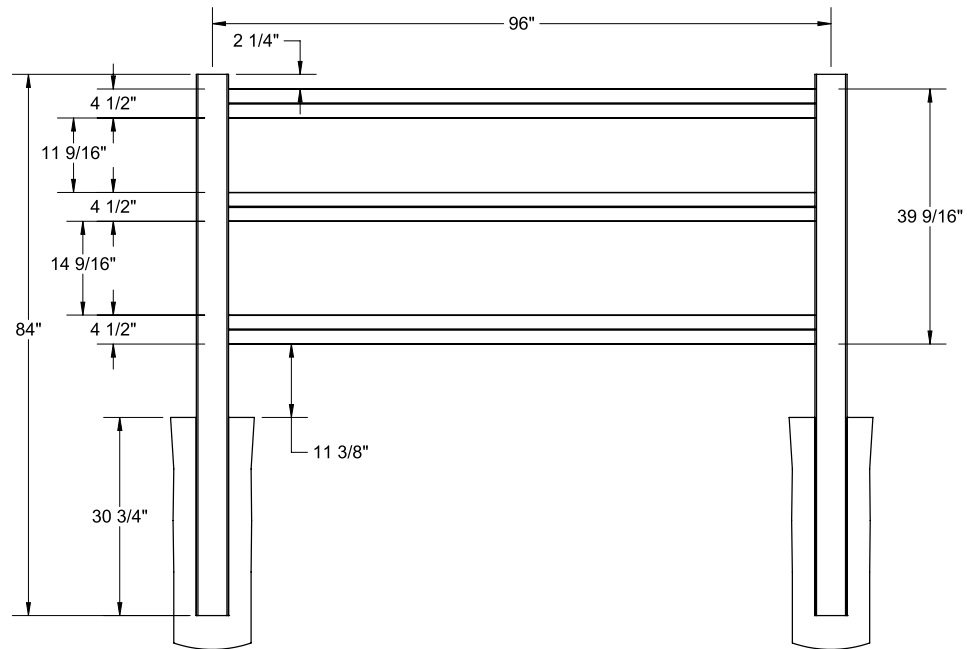

Material Per 8' Section		
QTY	ITEM	DIMENSION
2	Rails	3¼" x 8' x 96"

Hardware can be found on pages 78-79.

Dealer Info:

HAVEN SERIES	DIAMOND POST & RAIL — 3 RAIL	
Description:	White	
	QTY	SKU
3/4" x 3/4" x 96" Rail		73045013
5" x 5" x 84" Line Post		73045017
5" x 5" x 84" Corner Post		73045018
5" x 5" x 84" End Post		73045019