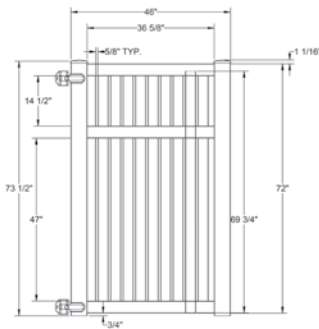

HAVEN SERIES	6' X 8' MULBERRY				
	Description:	White		Sand	
		QTY	SKU	QTY	SKU
6' x 8' Mulberry (72"H)		73011597		73011600	
5" x 5" x 108" Line Post (L)		73011682		73011688	
5" x 5" x 108" Corner Post (L)		73011683		73011689	
5" x 5" x 108" End/Gate Post (L)		73011684		73011690	
5" x 5" Pyramid Post Cap		73003093		73003769	
5" x 5" Gothic Post Cap		73003094		73003760	
5" x 5" New England Post Cap		73045003		73045004	
6' x 46" Mulberry Walk Gate*		73024181		73024183	
6' x 58" Mulberry Drive Gate*		73024182		73024184	

*Hinges included (see below for type).

QuickShip available in White only.
Applies to: Fence Panels; Line, Corner, End and Gate Posts; and 4' and 5' Wide Gates.

Walk Gate

Drive Gate