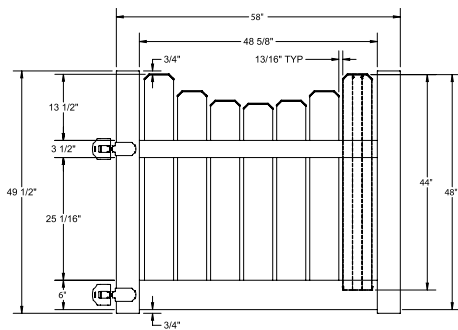

Description:	Black	
	QTY	SKU
Heavy-Duty Contemporary Hinge		73014300
Gate Handle		73014320
Gate Stop		73014321
Heavy-Duty Drop Rod — 24"		73014305
Locking Gravity Latch with 2-Sided Key Entry/Push Button		73050187
5" x 5" x 82" Gate Post Insert		73003718

Material Per 8' Section		
QTY	ITEM	DIMENSION
1	Top Rail	2" x 3½" x 94"
1	Bottom Rail	2" x 6" x 94"
2	Dogear Pickets	¾" x 5" x 44"
2	Dogear Pickets	¾" x 5" x 48⅛"
2	Dogear Pickets	¾" x 5" x 40⅝"
2	Dogear Pickets	¾" x 5" x 3½"
2	Dogear Pickets	¾" x 5" x 38¹¹/₁₆"
2	Dogear Pickets	¾" x 5" x 38³/₁₆"
2	Dogear Pickets	¾" x 5" x 38"
1	Aluminum Insert	93"

Hardware can be found on pages 78-79.

Dealer Info: