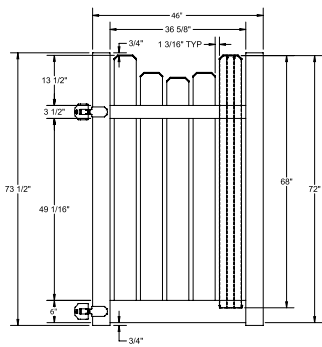

HAVEN SERIES	6' X 8' BUCKEYE							
	White		Sand		Clay		Gray	
	QTY	SKU	QTY	SKU	QTY	SKU	QTY	SKU
6' x 8' Buckeye (72"H)		73048539		73048552		73053719		73054650
5" x 5" x 108" Line Post (K)		73011310		73011316		73053716		73054651
5" x 5" x 108" Corner Post (K)		73011311		73011317		73053717		73054652
5" x 5" x 108" End/Gate Post (K)		73011312		73011318		73053718		73054653
5" x 5" Pyramid Post Cap		73003093		73003769		73054107		73053068
5" x 5" Gothic Post Cap		73003094		73003760		73024885		N/A
5" x 5" New England Post Cap		73045003		73045004		73054108		73053093
6' x 49½" Buckeye Walk Gate*		73048575		73048579		73054293		73054656
6' x 62½" Buckeye Drive Gate*		73048576		73048580		73054294		73054657

*Hinges included (see below for type).

Walk Gate

Drive Gate