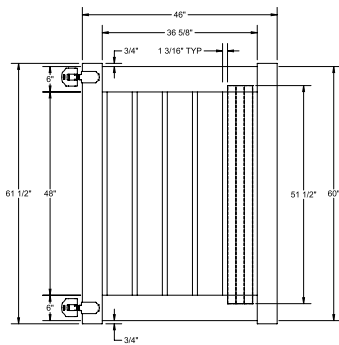

HAVEN SERIES	5' X 8' TUPELO				
	Description:	White		Sand	
		QTY	SKU	QTY	SKU
5' x 8' Tupelo (60")		73011573		73011576	
5" x 5" x 96" Line Post (SS)		73011442		73011448	
5" x 5" x 96" Corner Post (SS)		73011443		73011449	
5" x 5" x 96" End/Gate Post (SS)		73011444		73011450	
5" x 5" Pyramid Post Cap		73003093		73003769	
5" x 5" Gothic Post Cap		73003094		73003760	
5" x 5" New England Post Cap		73045003		73045004	
5' x 49½" Tupelo Walk Gate*		73024168		73024170	
5' x 62½" Tupelo Drive Gate*		73024169		73024171	

*Hinges included (see below for type).

Walk Gate

Drive Gate