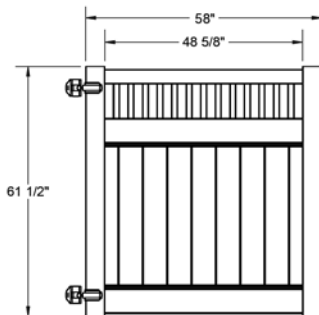

Description:	Black	
	QTY	SKU
Heavy-Duty Contemporary Hinge		73014300
Gate Handle		73014320
Gate Stop		73014321
Heavy-Duty Drop Rod — 24"		73014305
Locking Gravity Latch with 2-Sided Key Entry/Push Button		73050187
5" x 5" x 94" Gate Post Insert		73012353

Material Per 8' Section		
QTY	ITEM	DIMENSION
1	Top Rail	2" x 3 1/2" x 94"
2	Decorative Bottom Rails	2" x 7" x 94"
15	GlideLock (.035) Boards	7/8" x 6" x 37 1/2"
25	Pickets	1 1/2" x 1 1/2" x 14 1/8"
2	U-Channels	7/8" x 1 3/8" x 34 3/8"