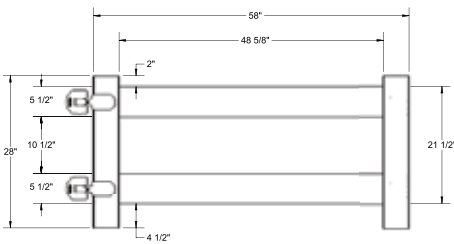

*Hinges Included (See below for type)

QuickShip available in White and Sand.

Applies to: Fence Panels; Line, Corner, End and Gate Posts; and 4' and 5' Wide Gates.

Walk Gate

Drive Gate

Description:	Black	
	QTY	SKU
Heavy-Duty Contemporary Hinge		73014300
Gate Handle		73014320
Gate Stop		73014321
Heavy-Duty Drop Rod — 24"		73014305
Locking Gravity Latch with 2-Sided Key Entry/Push Button		73050187
5" x 5" x 58" Gate Post Insert		73012352