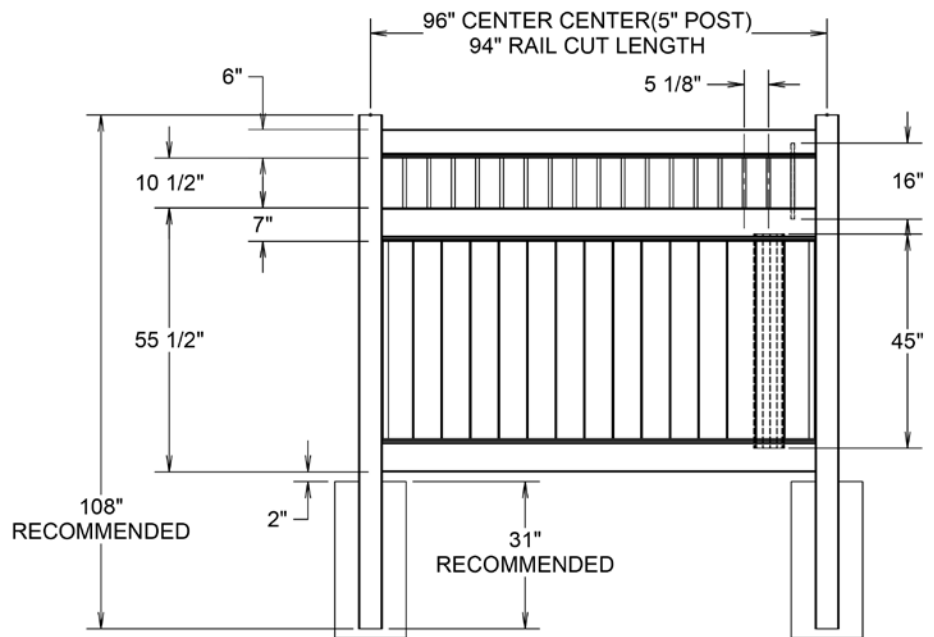

*Hinges included (see below for type).

QuickShip available in White only.
Applies to: Fence Panels; Line, Corner, End and Gate Posts; and 4' and 5' Wide Gates.

Walk Gate

Drive Gate

Description:	Black	
	QTY	SKU
Heavy-Duty Contemporary Hinge		73014300
Gate Handle		73014320
Gate Stop		73014321
Heavy-Duty Drop Rod — 24"		73014305
Locking Gravity Latch with 2-Sided Key Entry/Push Button		73050187
5" x 5" x 106" Gate Post Insert		73003463