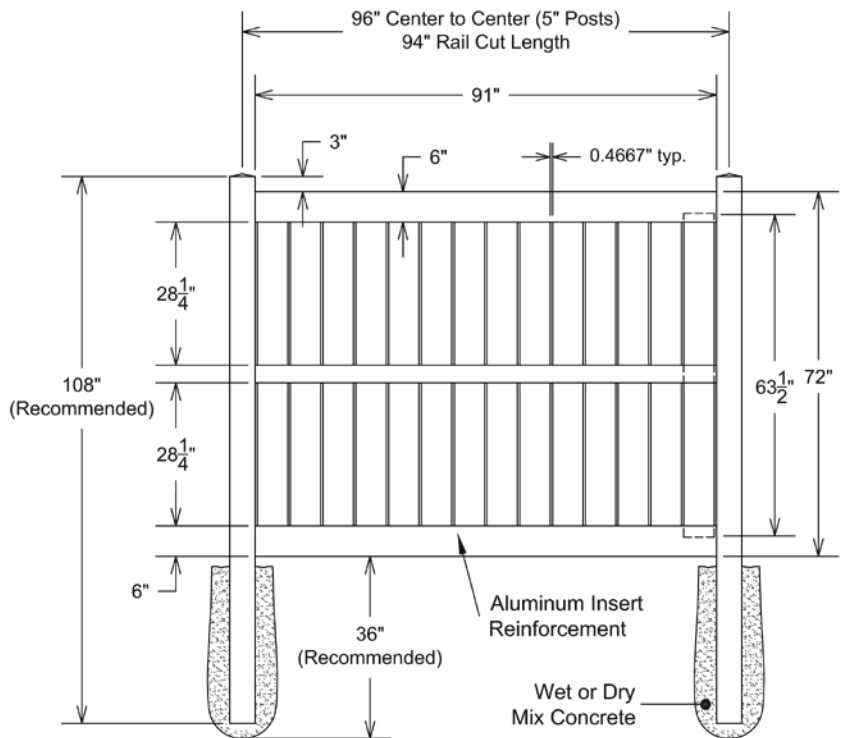

*Hinges included (see below for type).

QuickShip available in White only.
Applies to: Fence Panels; Line, Corner, End and Gate Posts; and 4' and 5' Wide Gates.

Walk Gate

Drive Gate

Description:	Black	
	QTY	SKU
Heavy-Duty Contemporary Hinge		73014300
Gate Handle		73014320
Gate Stop		73014321
Heavy-Duty Drop Rod — 24"		73014305
Locking Gravity Latch with 2-Sided Key Entry/Push Button		73050187
5" x 5" x 106" Gate Post Insert		73003463