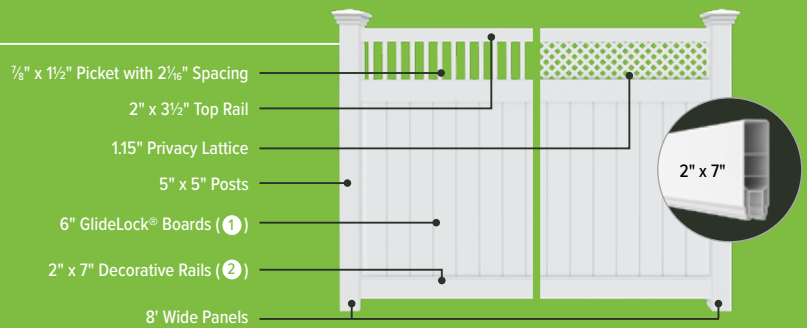

PRIVACY OVERVIEW

HAVEN SERIES

COLORS AVAILABLE: