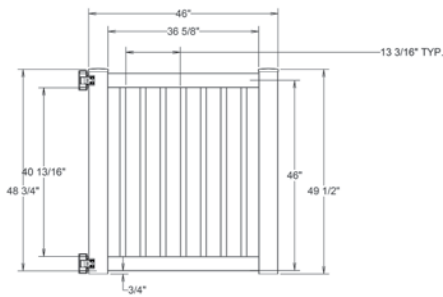

HAVEN SERIES	4' X 8' HAWTHORNE				
	Description:	White		Sand	
		QTY	SKU	QTY	SKU
4' x 8' Hawthorne (48"H)		73012283		73012286	
5" x 5" x 84" Line Post (C)		73012186		73012192	
5" x 5" x 84" Corner Post (C)		73012187		73012193	
5" x 5" x 84" End/Gate Post (C)		73012188		73012194	
5" x 5" Pyramid Post Cap		73003093		73003769	
5" x 5" Gothic Post Cap		73003094		73003760	
5" x 5" New England Post Cap		73045003		73045004	
4' x 46" Hawthorne Walk Gate*		73024344		73024346	
4' x 58" Hawthorne Drive Gate*		73024345		73024347	

*Hinges included (see below for type).

QuickShip available in White only.
Applies to: Fence Panels; Line, Corner, End and Gate Posts; and 4' and 5' Wide Gates.

Walk Gate

Drive Gate