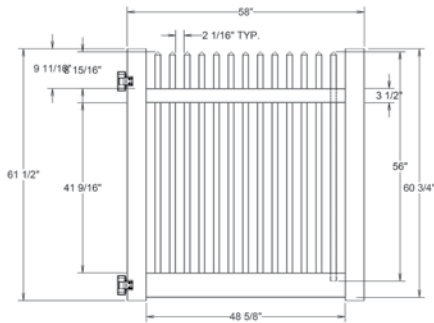

Description:	Black	
	QTY	SKU
Heavy-Duty Contemporary Hinge		73014300
Gate Handle		73014320
Gate Stop		73014321
Heavy-Duty Drop Rod — 24"		73014305
Locking Gravity Latch with 2-Sided Key Entry/Push Button		73050187
5" x 5" x 94" Gate Post Insert		73012353

Material Per 8' Section		
QTY	ITEM	DIMENSION
1	Top Rail	2" x 3 1/2" x 94"
1	Bottom Rail	2" x 6" x 94"
25	Picket Caps	1 1/2" x 1 1/2"
25	Pickets	1 1/2" x 1 1/2" x 55 3/16"
1	Aluminum Insert	93"

Hardware can be found on pages 78-79.

Dealer Info: