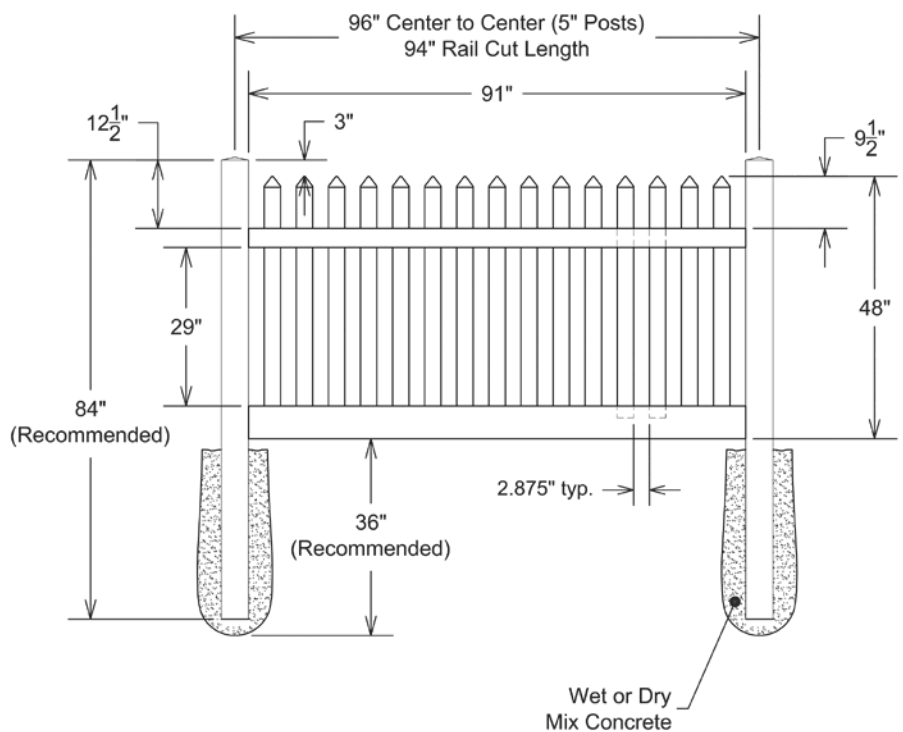

*Hinges included (see below for type).

QuickShip available in White only.

Applies to: Fence Panels; Line, Corner, End and Gate Posts; and 4' and 5' Wide Gates.

Walk Gate

Drive Gate

Description:	Black	
	QTY	SKU
Heavy-Duty Contemporary Hinge		73014300
Gate Handle		73014320
Gate Stop		73014321
Heavy-Duty Drop Rod — 24"		73014305
Locking Gravity Latch with 2-Sided Key Entry/Push Button		73050187
5" x 5" x 82" Gate Post Insert		73003718