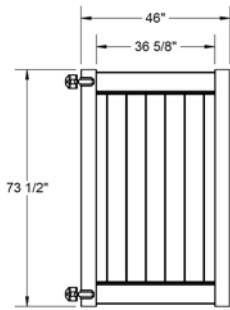

HAVEN SERIES	6' X 8' DOGWOOD											
	White		Sand		Clay		Gray		Cypress		Driftwood	
	QTY	SKU	QTY	SKU	QTY	SKU	QTY	SKU	QTY	SKU	QTY	SKU
6' x 8' Dogwood GL (72"H)		73028041		73028032		73053892		73055363		73028034		73054550
5" x 5" x 108" Line Post (ET)		73025999		73028002		73053887		73055364		73028010		73056137
5" x 5" x 108" Corner Post (ET)		73028000		73028003		73053885		73055365		73028008		73056138
5" x 5" x 108" End/Gate Post (ET)		73028001		73028004		73053886		73055366		73028009		73056139
5" x 5" Pyramid Post Cap		73003093		73003769		73054107		73053068		73013829		73042811
5" x 5" Gothic Post Cap		73003094		73003760		73024885		N/A		N/A		N/A
5" x 5" New England Post Cap		73045003		73045004		73054108		73053093		73045007		73045008
6' x 46" Dogwood Walk Gate*		73025969		73025971		73054202		73055367		73025976		73054514
6' x 58" Dogwood Drive Gate*		73025970		73025973		73054203		73055368		73025990		73054515

*Hinges included (see below for type).

QuickShip available in White, Sand, and Clay only.
Applies to: Fence Panels; Line, Corner, End and Gate Posts; and 4' and 5' Wide Gates.

Walk Gate