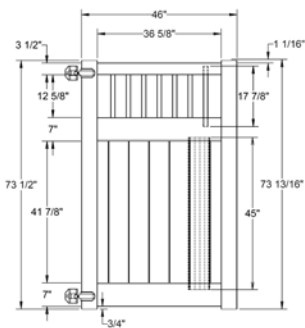

HOME SERIES	6' X 8' JUNIPER			
Description:	White		Sand	
	QTY	SKU	QTY	SKU
6' x 8' Juniper GL (72"H)		73024943		73024942
5" x 5" x 108" Line Post (OA)		73024912		73024911
5" x 5" x 108" Corner Post (OA)		73024899		73024898
5" x 5" x 108" End Post (OA)		73024902		73024901
5" x 5" Pyramid Post Cap		73003093		73003769
5" x 5" Gothic Post Cap		73003094		73003760
5" x 5" New England Post Cap		73045003		73045004
6' x 46" Juniper Walk Gate*		73024921		73024920
6' x 58" Juniper Drive Gate*		73024932		73024931

*Hinges included (see below for type).

QuickShip available in White only.
Applies to: Fence Panels; Line, Corner, End and Gate Posts; and 4' and 5' Wide Gates.

Walk Gate