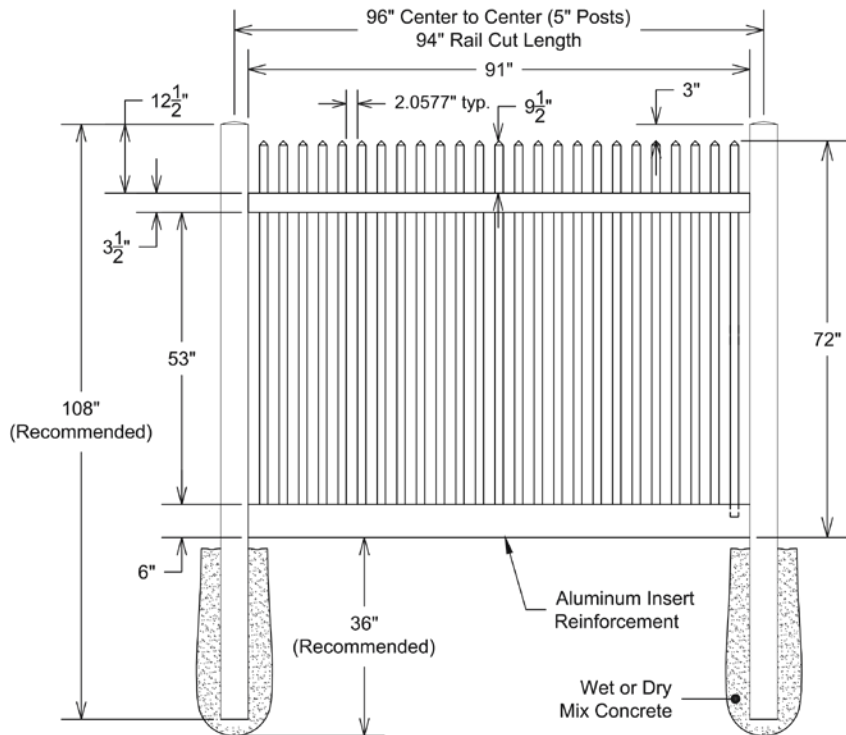

Drive Gate

Description:	Black	
	QTY	SKU
Heavy-Duty Contemporary Hinge		73014300
Gate Handle		73014320
Gate Stop		73014321
Heavy-Duty Drop Rod — 24"		73014305
Locking Gravity Latch with 2-Sided Key Entry/Push Button		73050187
5" x 5" x 106" Gate Post Insert		73003463

Material Per 8' Section		
QTY	ITEM	DIMENSION
1	Top Rail	2" x 3 1/2" x 94"
1	Bottom Rail	2" x 6" x 94"
25	Picket Caps	1 1/2" x 1 1/2"
25	Pickets	1 1/2" x 1 1/2" x 67 3/16"
1	Aluminum Insert	93"

Hardware can be found on pages 78-79.

Dealer Info: