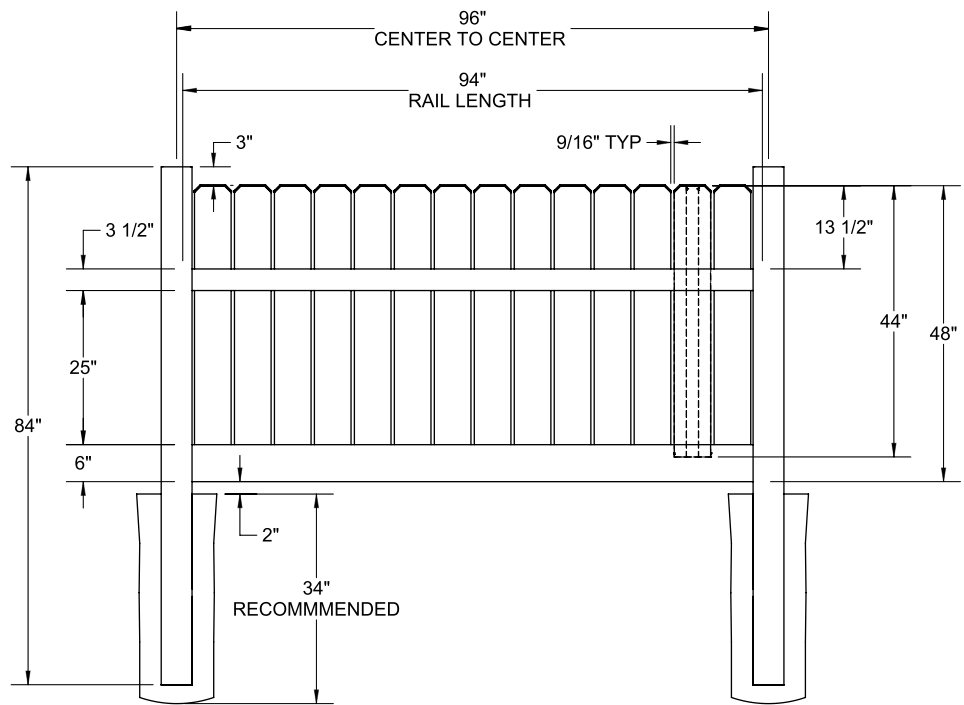

Description:	Black	
	QTY	SKU
Heavy-Duty Contemporary Hinge		73014300
Gate Handle		73014320
Gate Stop		73014321
Heavy-Duty Drop Rod — 24"		73014305
Locking Gravity Latch with 2-Sided Key Entry/Push Button		73050187
5" x 5" x 82" Gate Post Insert		73003718

Material Per 8' Section		
QTY	ITEM	DIMENSION
1	Top Rail	2" x 3½" x 94"
1	Bottom Rail	2" x 6" x 94"
14	Pickets	¾" x 6" x 44"
1	Aluminum Insert	93"

Hardware can be found on pages 78-79.

Dealer Info: