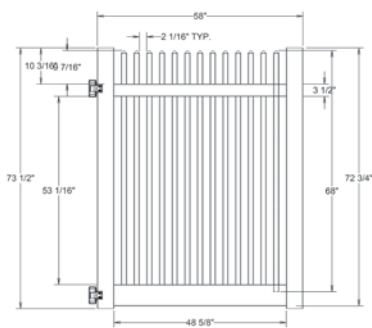

Drive Gate

Description:	Black	
	QTY	SKU
Heavy-Duty Contemporary Hinge		73014300
Gate Handle		73014320
Gate Stop		73014321
Heavy-Duty Drop Rod — 24"		73014305
Locking Gravity Latch with 2-Sided Key Entry/Push Button		73050187
5" x 5" x 106" Gate Post Insert		73003463

Material Per 8' Section		
QTY	ITEM	DIMENSION
1	Top Rail	2" x 3 1/2" x 94"
1	Bottom Rail	2" x 6" x 94"
25	Picket Caps	1 1/2" x 1 1/2"
25	Pickets	1 1/2" x 1 1/2" x 67 3/16"
1	Aluminum Insert	93"

Hardware can be found on pages 78-79.

Dealer Info: