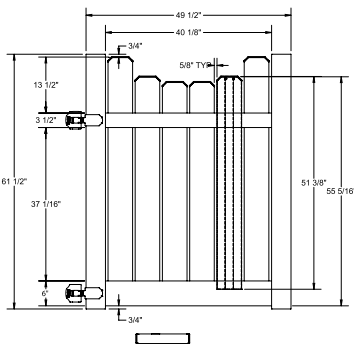

HAVEN SERIES	5' X 8' BUCKEYE				
	Description:	White		Sand	
		QTY	SKU	QTY	SKU
5' x 8' Buckeye (60"H)		73048540		73048553	
5" x 5" x 96" Line Post (MM)		73011334		73011340	
5" x 5" x 96" Corner Post (MM)		73011335		73011341	
5" x 5" x 96" End/Gate Post (MM)		73011336		73011342	
5" x 5" Pyramid Post Cap		73003093		73003769	
5" x 5" Gothic Post Cap		73003094		73003760	
5" x 5" New England Post Cap		73045003		73045004	
5' x 49½" Buckeye Walk Gate*		73048587		73048591	
5' x 62½" Buckeye Drive Gate*		73048588		73048592	

*Hinges included (see below for type).

Walk Gate