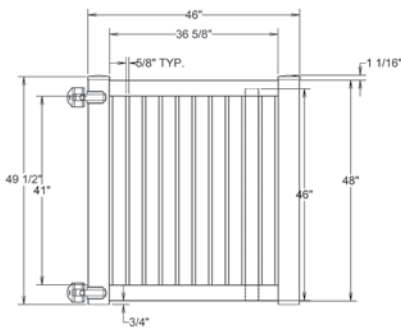

HAVEN SERIES	4' X 8' MULBERRY				
	Description:	White		Sand	
		QTY	SKU	QTY	SKU
4' x 8' Mulberry (48"H)		73011621		73011624	
5" x 5" x 84" Line Post (C)		73012186		73012192	
5" x 5" x 84" Corner Post (C)		73012187		73012193	
5" x 5" x 84" End/Gate Post (C)		73012188		73012194	
5" x 5" Pyramid Post Cap		73003093		73003769	
5" x 5" Gothic Post Cap		73003094		73003760	
5" x 5" New England Post Cap		73045003		73045004	
4' x 46" Mulberry Walk Gate*		73024193		73024195	
4' x 58" Mulberry Drive Gate*		73024194		73024196	

*Hinges included (see below for type).

Walk Gate

Drive Gate