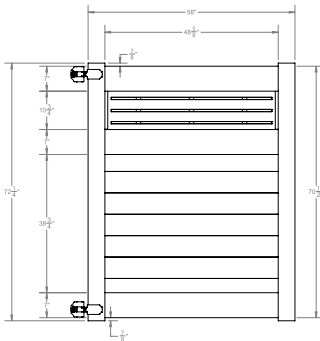

Description:	Black	
	QTY	SKU
Heavy-Duty Contemporary Hinge		73014300
Gate Handle		73014320
Gate Stop		73014321
Heavy-Duty Drop Rod — 24"		73014305
Locking Gravity Latch with 2-Sided Key Entry/Push Button		73050187
5" x 5" x 106" Gate Post Insert		73003463

Material Per 8' Section		
QTY	ITEM	DIMENSION
2	Rails	1 3/4" x 7" x 94"
1	Slit Rail	1 3/4" x 7" x 94"
7	T&G Boards	7/8" x 6" x 90 3/4"
2	Structural Post U-Channel	1" x 1 7/8" x 38 5/8"
2	Boardwalk	14 1/8" x 47 7/8"
1	DSP Topper Stile (2 pk)	N/A
2	DSP Traim	7/8" x 1 1/2" x 33 1/2"
1	Pan Head Screw (10 PC)	#10 X 3/4"

Hardware can be found on pages 78-79.

Dealer Info: