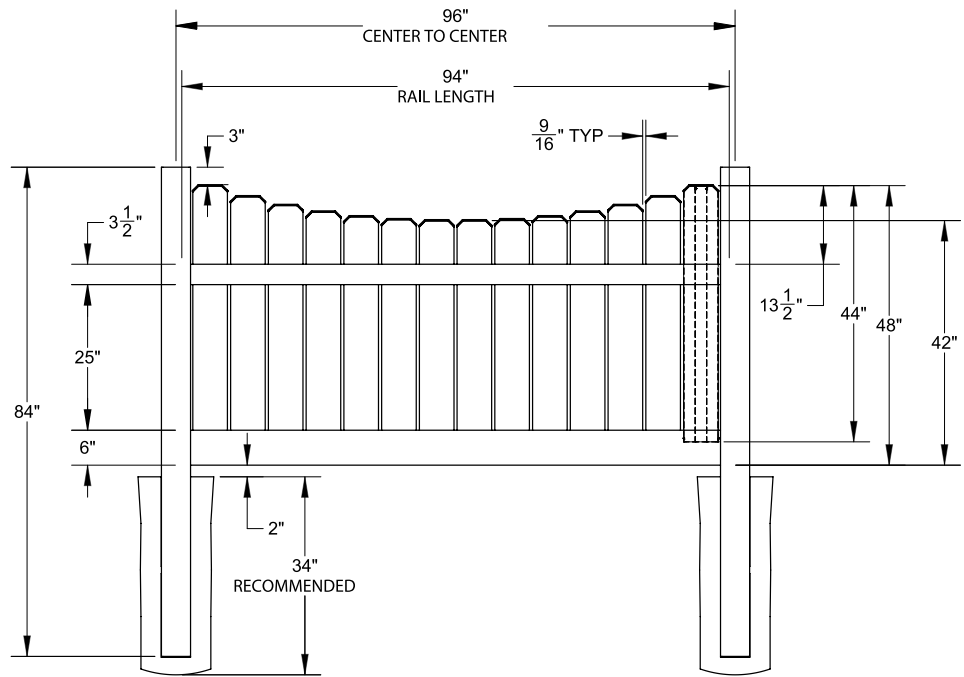

Description:	Black	
	QTY	SKU
Heavy-Duty Contemporary Hinge		73014300
Gate Handle		73014320
Gate Stop		73014321
Heavy-Duty Drop Rod — 24"		73014305
Locking Gravity Latch with 2-Sided Key Entry/Push Button		73050187
5" x 5" x 82" Gate Post Insert		73003718

Material Per 8' Section		
QTY	ITEM	DIMENSION
1	Top Rail	2" x 3½" x 94"
1	Bottom Rail	2" x 6" x 94"
2	Dogear Pickets	¾" x 5" x 44"
2	Dogear Pickets	¾" x 5" x 48⅛"
2	Dogear Pickets	¾" x 5" x 40⅝"
2	Dogear Pickets	¾" x 5" x 3½"
2	Dogear Pickets	¾" x 5" x 38¹¹/₁₆"
2	Dogear Pickets	¾" x 5" x 38³/₁₆"
2	Dogear Pickets	¾" x 5" x 38"
1	Aluminum Insert	93"

Hardware can be found on pages 78-79.

Dealer Info: