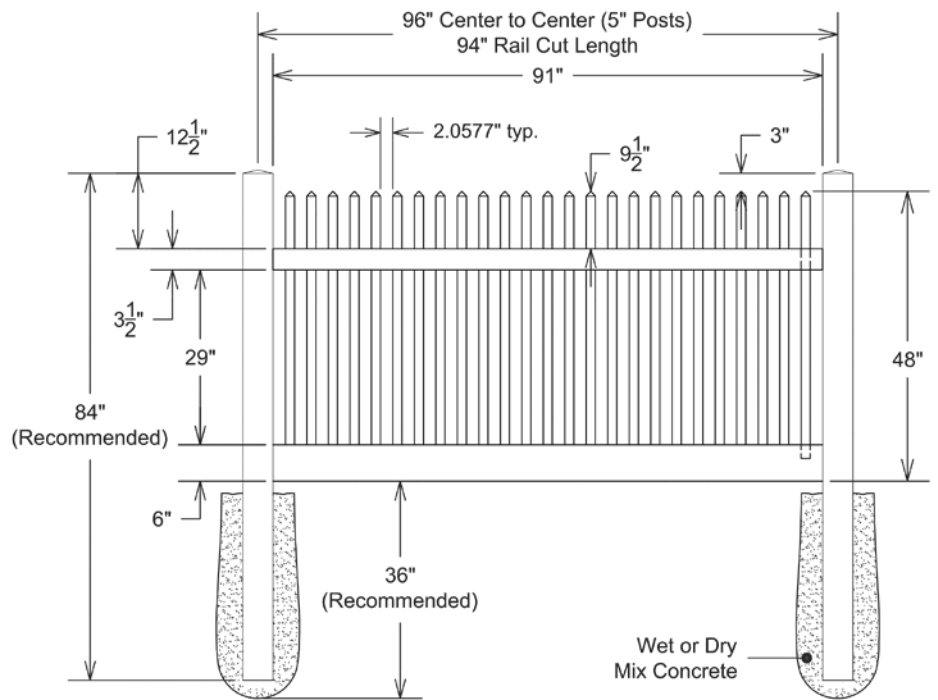

Description:	Black	
	QTY	SKU
Heavy-Duty Contemporary Hinge		73014300
Gate Handle		73014320
Gate Stop		73014321
Heavy-Duty Drop Rod — 24"		73014305
Locking Gravity Latch with 2-Sided Key Entry/Push Button		73050187
5" x 5" x 82" Gate Post Insert		73003718

Material Per 8' Section		
QTY	ITEM	DIMENSION
1	Top Rail	2" x 3 1/2" x 94"
1	Bottom Rail	2" x 6" x 94"
25	Picket Caps	1 1/2" x 1 1/2"
25	Pickets	1 1/2" x 1 1/2" x 43 3/16"

Hardware can be found on pages 78-79.

Dealer Info: