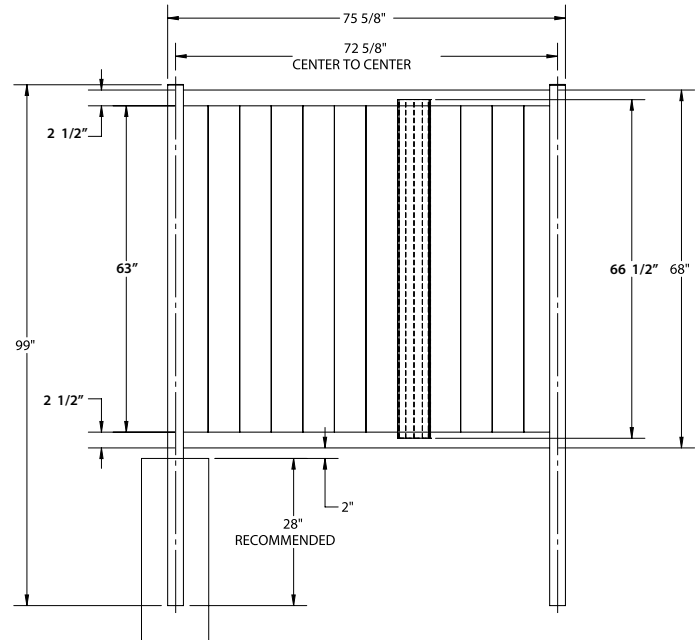

Also Available in Horizontal Configuration

Description:	Black	
	QTY	SKU
Heavy-Duty Contemporary Hinge		73014300
Gate Handle		73014320
Gate Stop		73014321
EZ Grip Handle		73024421
Heavy-Duty Drop Rod — 24"		73014305
Locking Gravity Latch with 2-Sided Key Entry/Push Button		73050187