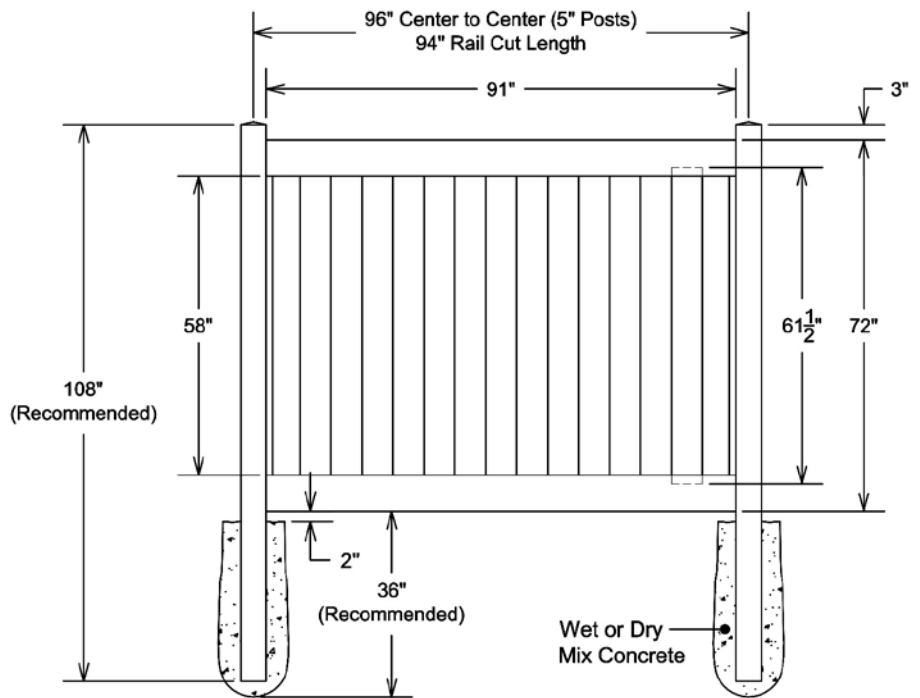

*Hinges included (see below for type).

QuickShip available in White, Sand and Clay only.
Applies to: Fence Panels; Line, Corner, End and Gate Posts; and 4' and 5' Wide Gates.

Walk Gate

Drive Gate

Description:	Black	
	QTY	SKU
Heavy-Duty Contemporary Hinge		73014300
Gate Handle		73014320
Gate Stop		73014321
Heavy-Duty Drop Rod — 24"		73014305
Locking Gravity Latch with 2-Sided Key Entry/Push Button		73050187
5" x 5" x 106" Gate Post Insert		73003463