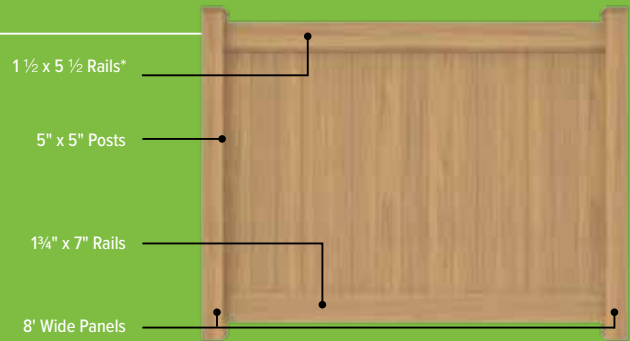

PRIVACY OVERVIEW

CAMBIUM

COLORS AVAILABLE:

*Features 1 1/2" x 5 1/2" rail

FUSION*

COLORS AVAILABLE:

*Frame also sold separately.

DECORATIVE OVERVIEW