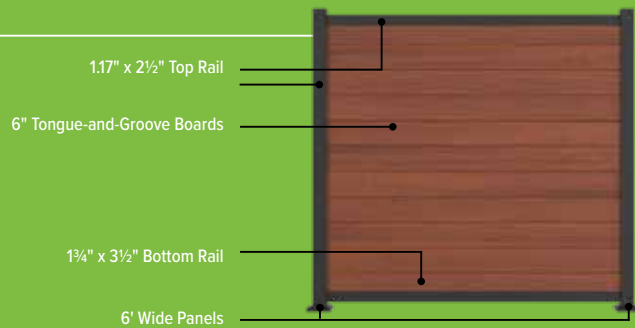

PRIVACY OVERVIEW

CAMBIUM

COLORS AVAILABLE:

*Features 1 1/2" x 5 1/2" rail

FUSION*

COLORS AVAILABLE:

*Frame also sold separately.

DECORATIVE OVERVIEW