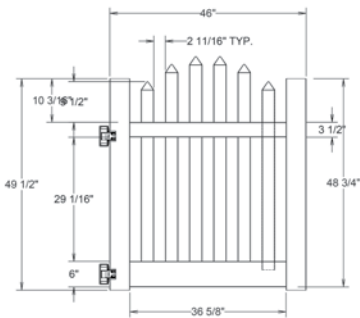

HAVEN SERIES	4' X 8' PRIMROSE ARCHED				
	Description:	White		Sand	
		QTY	SKU	QTY	SKU
4' x 8' Primrose Arched (48"H)		73012053		73012056	
5" x 5" x 84" Line Post (B)		73011754		73011760	
5" x 5" x 84" Corner Post (B)		73011755		73011761	
5" x 5" x 84" End/Gate Post (B)		73011756		73011762	
5" x 5" Pyramid Post Cap		73003093		73003769	
5" x 5" Gothic Post Cap		73003094		73003760	
5" x 5" New England Post Cap		73045003		73045004	
4' x 46" Primrose Arched Walk Gate*		73024326		73024328	
4' x 58" Primrose Arched Drive Gate*		73024327		73024329	

*Hinges included (see below for type).

Walk Gate

Drive Gate