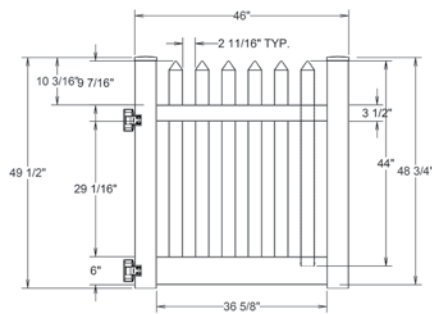

HAVEN SERIES	4' X 8' PRIMROSE				
	Description:	White		Sand	
		QTY	SKU	QTY	SKU
4' x 8' Primrose (48"H)		73011981		73011984	
5" x 5" x 84" Line Post (B)		73011754		73011760	
5" x 5" x 84" Corner Post (B)		73011755		73011761	
5" x 5" x 84" End/Gate Post (B)		73011756		73011762	
5" x 5" Pyramid Post Cap		73003093		73003769	
5" x 5" Gothic Post Cap		73003094		73003760	
5" x 5" New England Post Cap		73045003		73045004	
4' x 46" Primrose Walk Gate*		73014765		73024292	
4' x 58" Primrose Drive Gate*		73014766		73024293	

*Hinges included (see below for type).

QuickShip available in White only.

Applies to: Fence Panels; Line, Corner, End and Gate Posts; and 4' and 5' Wide Gates.

Walk Gate

Drive Gate