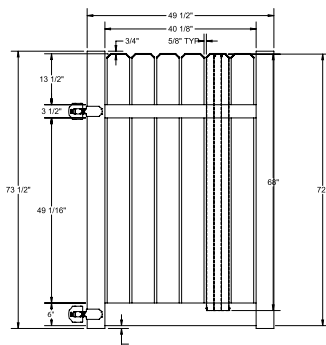

HAVEN SERIES	6' X 8' BARBERRY				
	Description:	White		Sand	
		QTY	SKU	QTY	SKU
6' x 8' Barberrry (72"H)		73048536		73048549	
5" x 5" x 108" Line Post (K)		73011310		73011316	
5" x 5" x 108" Corner Post (K)		73011311		73011317	
5" x 5" x 108" End/Gate Post (K)		73011312		73011318	
5" x 5" Pyramid Post Cap		73003093		73003769	
5" x 5" Gothic Post Cap		73003094		73003760	
5" x 5" New England Post Cap		73045003		73045004	
6' x 49½" Barberrry Walk Gate*		73048573		73048577	
6' x 62½" Barberrry Drive Gate*		73048574		73048578	

*Hinges included (see below for type).

QuickShip available in White only.

Applies to: Fence Panels; Line, Corner, End and Gate Posts; and 4' and 5' Wide Gates.

Walk Gate

Drive Gate