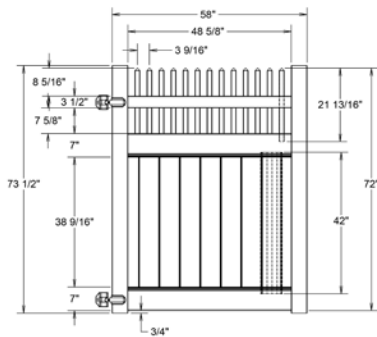

Description:	Black	
	QTY	SKU
Heavy-Duty Contemporary Hinge		73014300
Gate Handle		73014320
Gate Stop		73014321
Heavy-Duty Drop Rod — 24"		73014305
Locking Gravity Latch with 2-Sided Key Entry/Push Button		73050187
5" x 5" x 106" Gate Post Insert		73003463

Material Per 8' Section		
QTY	ITEM	DIMENSION
1	Top Rail	2" x 3 1/2" x 94"
2	Bottom Rails	2" x 7" x 94"
15	GlideLock (.035) Boards	7/8" x 6" x 42"
25	Pyramid Post Cap Pickets	1 1/2" x 1 1/2" x 21.815"
2	U-Channels	7/8" x 1 3/8" x 39"

Hardware can be found on pages 78-79.

Dealer Info: