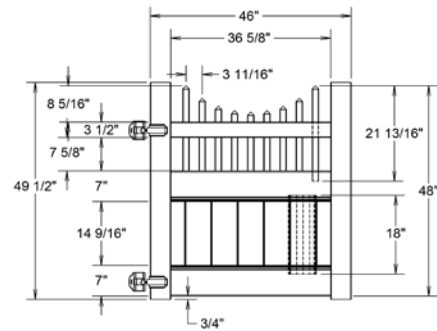

HAVEN SERIES	4' X 8' ASPEN				
	Description:	White		Sand	
		QTY	SKU	QTY	SKU
4' x 8' Aspen GL (48"H)		73025954		73025955	
5" x 5" x 84" Line Post (JT)		73025809		73025812	
5" x 5" x 84" Corner Post (JT)		73025810		73025813	
5" x 5" x 84" End/Gate Post (JT)		73025811		73025814	
5" x 5" Pyramid Post Cap		73003093		73003769	
5" x 5" Gothic Post Cap		73003094		73003760	
5" x 5" New England Post Cap		73045003		73045004	
4' x 46" Aspen Walk Gate*		73025900		73025902	
4' x 58" Aspen Drive Gate*		73025901		73025903	

*Hinges included (see below for type).

Walk Gate

Drive Gate