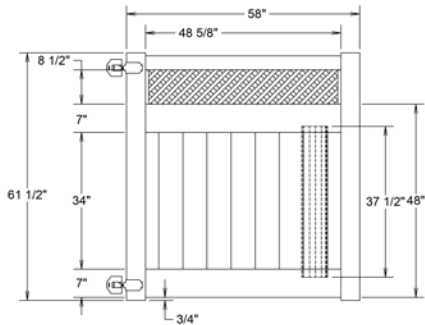

Description:	Black	
	QTY	SKU
Heavy-Duty Contemporary Hinge		73014300
Gate Handle		73014320
Gate Stop		73014321
Heavy-Duty Drop Rod — 24"		73014305
Locking Gravity Latch with 2-Sided Key Entry/Push Button		73050187
5" x 5" x 94" Gate Post Insert		73012353

Material Per 8' Section		
QTY	ITEM	DIMENSION
1	Top Rail	2" x 3 1/2" x 94"
2	Decorative Bottom Rails	2" x 7" x 94"
15	GlideLock (.050) Boards	7/8" x 6" x 37 1/2"
1	Lattice	14.18" x 94" Privacy
2	U-Channels	7/8" x 1 3/8" x 34.37"

Hardware can be found on pages 78-79.

Dealer Info: