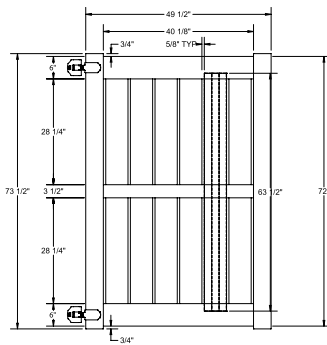

HAVEN SERIES	6' X 8' TUPELO							
	White		Sand		Clay		Gray	
	QTY	SKU	QTY	SKU	QTY	SKU	QTY	SKU
6' x 8' Tupelo (72"H)		73011561		73011564		73053731		73054933
5" x 5" x 108" Line Post (N)		73011418		73011424		73053726		73054934
5" x 5" x 108" Corner Post (N)		73011419		73011425		73053727		73054935
5" x 5" x 108" End/Gate Post (N)		73011420		73011426		73053728		73054936
5" x 5" Pyramid Post Cap		73003093		73003769		73054107		73053068
5" x 5" Gothic Post Cap		73003094		73003760		73024885		N/A
5" x 5" New England Post Cap		73045003		73045004		73054108		73053093
6' x 49 1/2" Tupelo Walk Gate*		73024162		73024164		73054206		73054937
6' x 62 1/2" Tupelo Drive Gate*		73024163		73024165		73054247		73054938

*Hinges included (see below for type).

QuickShip available in White only.
Applies to: Fence Panels; Line, Corner, End and Gate Posts; and 4' and 5' Wide Gates.

Walk Gate

Drive Gate