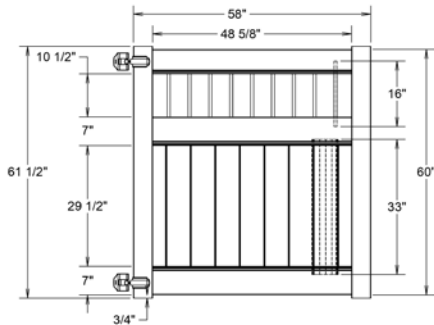

Description:	Black	
	QTY	SKU
Heavy-Duty Contemporary Hinge		73014300
Gate Handle		73014320
Gate Stop		73014321
Heavy-Duty Drop Rod — 24"		73014305
Locking Gravity Latch with 2-Sided Key Entry/Push Button		73050187
5" x 5" x 94" Gate Post Insert		73012353

Material Per 8' Section		
QTY	ITEM	DIMENSION
1	Top Rail	2" x 6" x 94"
2	Decorative Bottom Rails	2" x 7" x 94"
15	GlideLock (.035) Boards	7/8" x 6" x 33"
17	Black Round Balusters	3/4" x 16"
2	U-Channels	1.02" x 1.379" x 30"

Hardware can be found on pages 78-79.

Dealer Info: