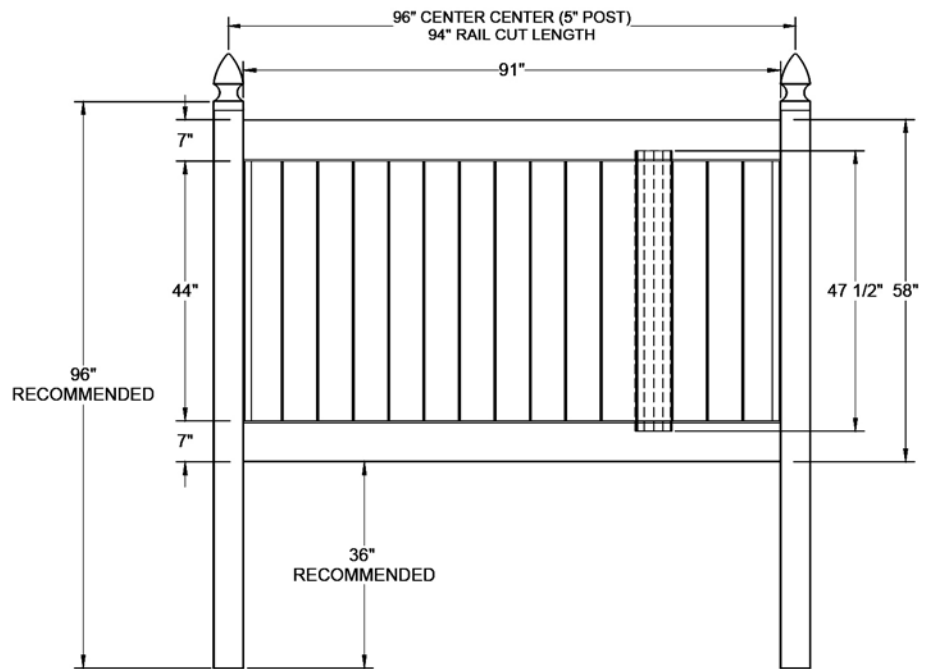

HOME SERIES		5' X 8' DOGWOOD						
Description:	White		Sand		Clay		Gray	
	QTY	SKU	QTY	SKU	QTY	SKU	QTY	SKU
5' x 8' Dogwood GL (60"H)		73050012		73049150		73054031		73054812
5 x 5 x 96" Line Post (QQ)		73024002		73024005		73054027		73054813
5 x 5 x 96" Corner Post (QQ)		73024004		73024007		73054029		73054814
5 x 5 x 96" End Post (QQ)		73024003		73024006		73054028		73054815
5" x 5" Pyramid Post Cap		73003093		73003769		73054107		73053068
5" x 5" Gothic Post Cap		73003094		73003760		73024885		N/A
5" x 5" New England Post Cap		73045003		73045004		73054108		73053093
5' x 46" Dogwood Walk Gate*		73050001		73049243		73054024		73054816
5' x 58" Dogwood Drive Gate*		73050002		73049249		73054023		73054817

*Hinges included (see below for type).

QuickShip available in White only.
Applies to: Fence Panels; Line, Corner, End and Gate Posts; and 4' and 5' Wide Gates.

Walk Gate