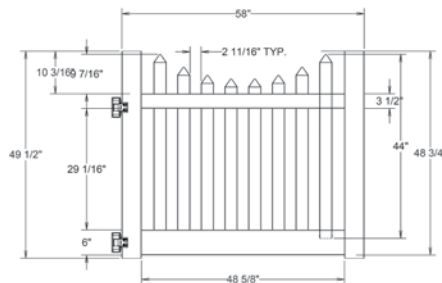

*Hinges included (see below for type).

QuickShip available in White only.

Applies to: Fence Panels; Line, Corner, End and Gate Posts; and 4' and 5' Wide Gates.

Walk Gate

Drive Gate

Description:	Black	
	QTY	SKU
Heavy-Duty Contemporary Hinge		73014300
Gate Handle		73014320
Gate Stop		73014321
Heavy-Duty Drop Rod — 24"		73014305
Locking Gravity Latch with 2-Sided Key Entry/Push Button		73050187
5" x 5" x 82" Gate Post Insert		73003718