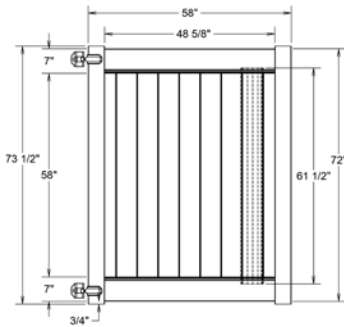

Description:	Black	
	QTY	SKU
Heavy-Duty Contemporary Hinge		73014300
Gate Handle		73014320
Gate Stop		73014321
Heavy-Duty Drop Rod — 24"		73014305
Locking Gravity Latch with 2-Sided Key Entry/Push Button		73050187
5" x 5" x 106" Gate Post Insert		73003463

Material Per 8' Section		
QTY	ITEM	DIMENSION
2	Decorative Rails	2" x 7" x 94"
15	GlideLock (.035) Boards	7/8" x 6" x 61 1/2"
2	U-Channels	7/8" x 1 3/8" x 58.37"

Hardware can be found on pages 78-79.

Dealer Info: