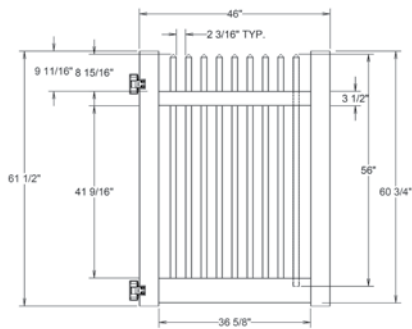

HAVEN SERIES	5' X 8' CHESTNUT				
	Description:	White		Sand	
		QTY	SKU	QTY	SKU
5' x 8' Chestnut (60"H)		73011657		73011663	
5" x 5" x 96" Line Post (S)		73011730		73011736	
5" x 5" x 96" Corner Post (S)		73011731		73011737	
5" x 5" x 96" End/Gate Post (S)		73011732		73011738	
5" x 5" Pyramid Post Cap		73003093		73003769	
5" x 5" Gothic Post Cap		73003094		73003760	
5" x 5" New England Post Cap		73045003		73045004	
5' x 46" Chestnut Straight Walk Gate*		73024205		73024207	
5' x 58" Chestnut Straight Drive Gate*		73024206		73024208	

*Hinges included (see below for type).

Walk Gate

Drive Gate