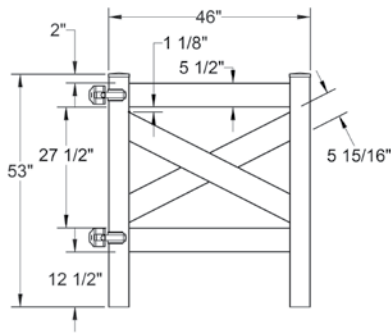

HAVEN SERIES	CROSSBUCK	
Description:	White	
	QTY	SKU
Crossbuck		73012399
5" x 5" x 84" Line Post		73010926
5" X 5" X 84" Corner Post		73010927
5" x 5" x 84" End/Gate Post		73010928
5" x 5" Pyramid Post Cap		73003093
5" x 5" Gothic Post Cap		73003094
5" x 5" New England Post Cap		73045003
Crossbuck Walk Gate*		73024381
Crossbuck Drive Gate*		73024384

*Hinges Included (See below for type).

QuickShip available in White. Applies to: Fence Panels; Line, Corner, End and Gate Posts; and 4' and 5' Wide Gates.

Walk Gate

Drive Gate