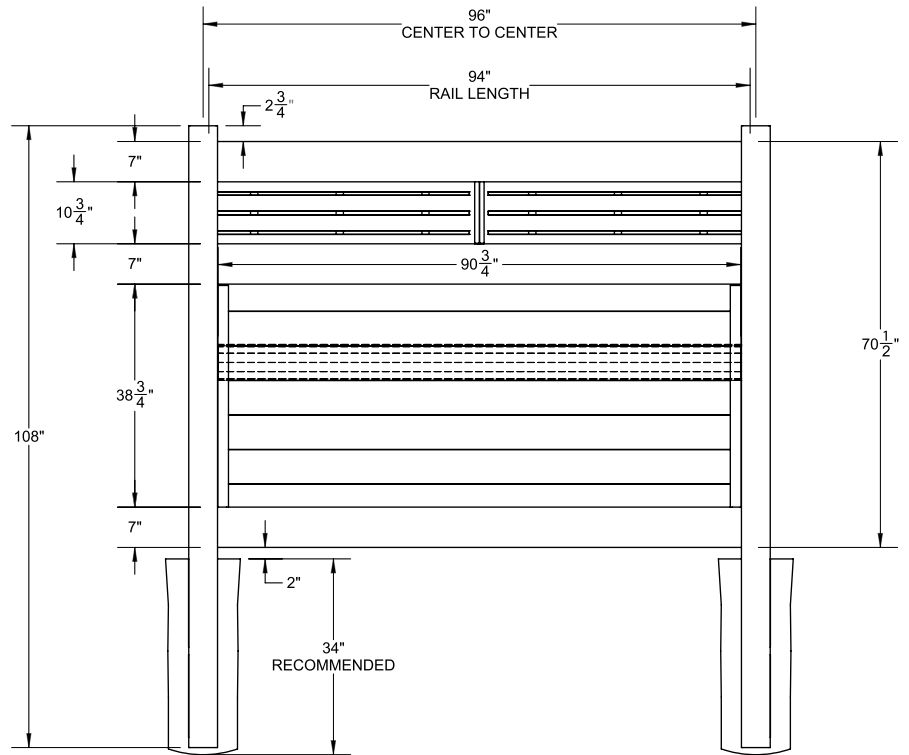

*Hinges included (see below for type).

QuickShip available in White, Cypress and Driftwood only.

Applies to: Fence Panels; Line, Corner, End and Gate Posts; and 4' and 5' Wide Gates.

Walk Gate

Drive Gate

Description:	Black	
	QTY	SKU
Heavy-Duty Contemporary Hinge		73014300
Gate Handle		73014320
Gate Stop		73014321
Heavy-Duty Drop Rod — 24"		73014305
Locking Gravity Latch with 2-Sided Key Entry/Push Button		73050187
5" x 5" x 106" Gate Post Insert		73003463