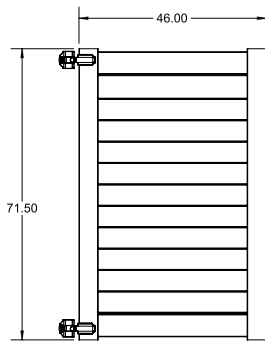

HAVEN SERIES	6' X 6' WILLOW				
	Description:	White		Sand	
		QTY	SKU	QTY	SKU
6' x 6' Willow (72"H)		73050573		73050574	
5" x 5" x 102" Line Post (ZE)		73050554		73050555	
5" x 5" x 102" Right End/Gate Post		73050556		73050557	
5" x 5" x 102" Left End/Gate Post		73050558		73050559	
6" x 6" x 102" Outside Willow Corner Post		73054350		73054348	
6" x 6" x 102" Inside Willow Corner Post		73054351		73054349	
5" x 5" Pyramid Post Cap		73003093		73003769	
5" x 5" Gothic Post Cap		73003094		73003760	
5" x 5" New England Post Cap		73045003		73045004	
6" x 6" Pyramid Post Cap		73054353		73054354	
6" x 6" New England Post Cap		73054355		73054356	
6' x 46" Walk Gate*		73050570		73050567	
6' x 58" Drive Gate*		73050568		73050571	

*Hinges included (see below for type).
Walk Gate

QuickShip available in White only.
Applies to: Fence Panels; Line, Corner, End and Gate Posts; and 4' and 5' Wide Gates.

Drive Gate