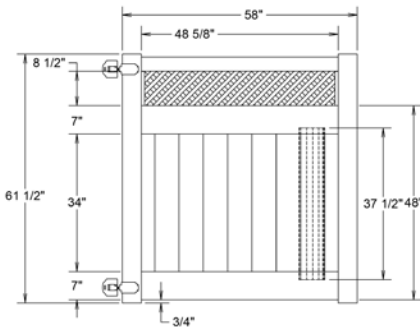

Drive Gate

Description:	Black	
	QTY	SKU
Heavy-Duty Contemporary Hinge		73014300
Gate Handle		73014320
Gate Stop		73014321
Heavy-Duty Drop Rod — 24"		73014305
Locking Gravity Latch with 2-Sided Key Entry/Push Button		73050187
5" x 5" x 106" Gate Post Insert		73003463

Material Per 8' Section		
QTY	ITEM	DIMENSION
1	Top Rail	2" x 3 1/2" x 94"
2	Decorative Bottom Rails	2" x 7" x 94"
15	GlideLock (.035) Boards	7/8" x 6" x 49 1/2"
1	Lattice	14.18" x 94" Privacy
2	U-Channels	7/8" x 1 3/8" x 46.37"

Hardware can be found on pages 78-79.

Dealer Info: