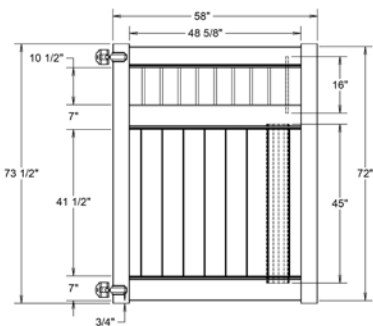

Description:	Black	
	QTY	SKU
Heavy-Duty Contemporary Hinge		73014300
Gate Handle		73014320
Gate Stop		73014321
Heavy-Duty Drop Rod — 24"		73014305
Locking Gravity Latch with 2-Sided Key Entry/Push Button		73050187
5" x 5" x 106" Gate Post Insert		73003463

Material Per 8' Section		
QTY	ITEM	DIMENSION
1	Top Rail	2" x 6" x 94"
2	Decorative Bottom Rails	2" x 7" x 94"
15	GlideLock (.035) Boards	7/8" x 6" x 45"
17	Black Round Balusters	3/4" x 16"
2	U-Channels	7/8" x 13/8" x 42"

Hardware can be found on pages 78-79.

Dealer Info: