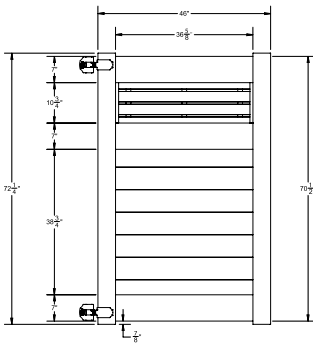

HAVEN SERIES		6' X 8' PEPPERIDGE						
Description:	White		Gray		Cypress		Driftwood	
	QTY	SKU	QTY	SKU	QTY	SKU	QTY	SKU
6' x 8' Pepperidge (70"H)		73045603		73055103		73045762		73045632
5" x 5" x 108" Line Post (Al)		73045604		73055104		73045763		73045821
5" x 5" x 108" Corner Post (Al)		73045605		73055105		73045764		73045822
5" x 5" x 108" End Post (Al)		73045606		73055106		73045765		73045823
5" x 5" Pyramid Post Cap		73003093		73053068		73013829		73053096
5" x 5" Gothic Post Cap		73003094		N/A		N/A		N/A
5" x 5" New England Post Cap		73045003		73053093		73045007		73045008
6" x 46" Pepperidge Walk Gate*		73045608		73055107		73045767		73045825
6" x 58" Pepperidge Drive Gate*		73045609		73055108		73045827		73045826

*Hinges included (see below for type).

QuickShip available in White, Cypress and Driftwood only.

Applies to: Fence Panels; Line, Corner, End and Gate Posts; and 4' and 5' Wide Gates.

Walk Gate

Drive Gate