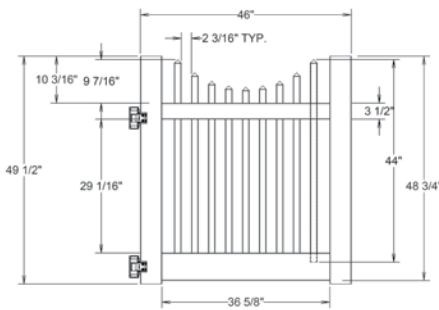

HAVEN SERIES	4' X 8' CHESTNUT SCALLOP				
	Description:	White		Sand	
		QTY	SKU	QTY	SKU
4' x 8' Chestnut Scallop (48"H)		73011753		73011759	
5" x 5" x 84" Line Post (B)		73011754		73011760	
5" x 5" x 84" Corner Post (B)		73011755		73011761	
5" x 5" x 84" End/Gate Post (B)		73011756		73011762	
5" x 5" Pyramid Post Cap		73003093		73003769	
5" x 5" Gothic Post Cap		73003094		73003760	
5" x 5" New England Post Cap		73045003		73045004	
4' x 46" Chestnut Scallop Walk Gate*		73014749		73014751	
4' x 58" Chestnut Scallop Drive Gate*		73014750		73014752	

*Hinges included (see below for type).

QuickShip available in White only.
Applies to: Fence Panels; Line, Corner, End and Gate Posts; and 4' and 5' Wide Gates.

Walk Gate

Drive Gate