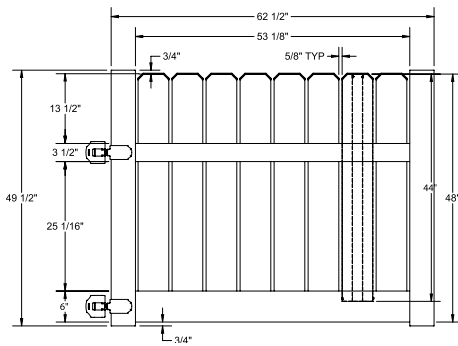

Description:	Black	
	QTY	SKU
Heavy-Duty Contemporary Hinge		73014300
Gate Handle		73014320
Gate Stop		73014321
Heavy-Duty Drop Rod — 24"		73014305
Locking Gravity Latch with 2-Sided Key Entry/Push Button		73050187
5" x 5" x 82" Gate Post Insert		73003718

Material Per 8' Section		
QTY	ITEM	DIMENSION
1	Top Rail	2" x 3½" x 94"
1	Bottom Rail	2" x 6" x 94"
14	Pickets	¾" x 6" x 44"
1	Aluminum Insert	93"

Hardware can be found on pages 78-79.

Dealer Info: