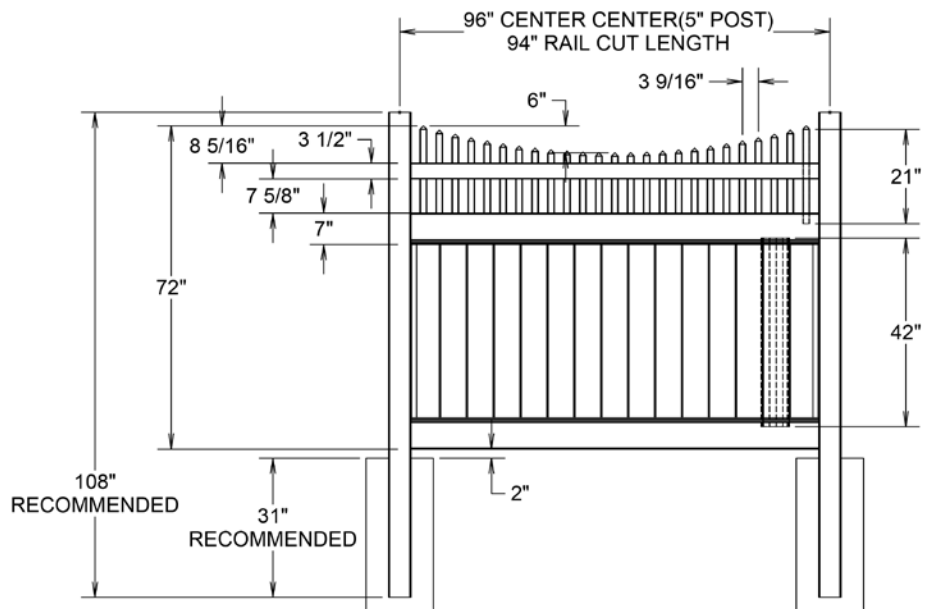

HAVEN SERIES	6' X 8' ASPEN							
	White		Sand		Clay		Gray	
	QTY	SKU	QTY	SKU	QTY	SKU	QTY	SKU
6' x 8' Aspen GL (72"H)		73028039		73025944		73053930		73054623
5" x 5" x 108" Line Post (IT)		73028029		73025794		73053926		73054624
5" x 5" x 108" Corner Post (IT)		73028030		73025795		73053927		73054625
5" x 5" x 108" End/Gate Post (IT)		73028031		73025796		73053928		73054626
5" x 5" Pyramid Post Cap		73003093		73003769		73054107		73053068
5" x 5" Gothic Post Cap		73003094		73003760		73024885		N/A
5" x 5" New England Post Cap		73045003		73045004		73054108		73053093
6' x 46" Aspen Walk Gate*		73025986		73025880		73054233		73054629
6' x 58" Aspen Drive Gate*		73025987		73025881		73054234		73054630

*Hinges included (see below for type).

QuickShip available in White only.

Applies to: Fence Panels; Line, Corner, End and Gate Posts; and 4' and 5' Wide Gates.

Walk Gate