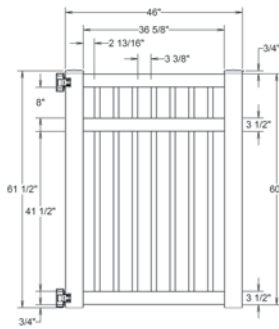

HAVEN SERIES	5' X 8' COTTONWOOD				
	Description:	White		Sand	
		QTY	SKU	QTY	SKU
5' x 8' Cottonwood (60"H)		73012234		73012237	
5" x 5" x 96" Line Post (J)		73012090		73012096	
5" x 5" x 96" Corner Post (J)		73012091		73012097	
5" x 5" x 96" End Post (J)		73012092		73012098	
5" x 5" Pyramid Post Cap		73003093		73003769	
5" x 5" Gothic Post Cap		73003094		73003760	
5" x 5" New England Post Cap		73045003		73045004	
5' x 46" Cottonwood Walk Gate*		73024338		73024340	
5' x 58" Cottonwood Drive Gate*		73024339		73024341	

*Hinges included (see below for type).

Walk Gate

Drive Gate