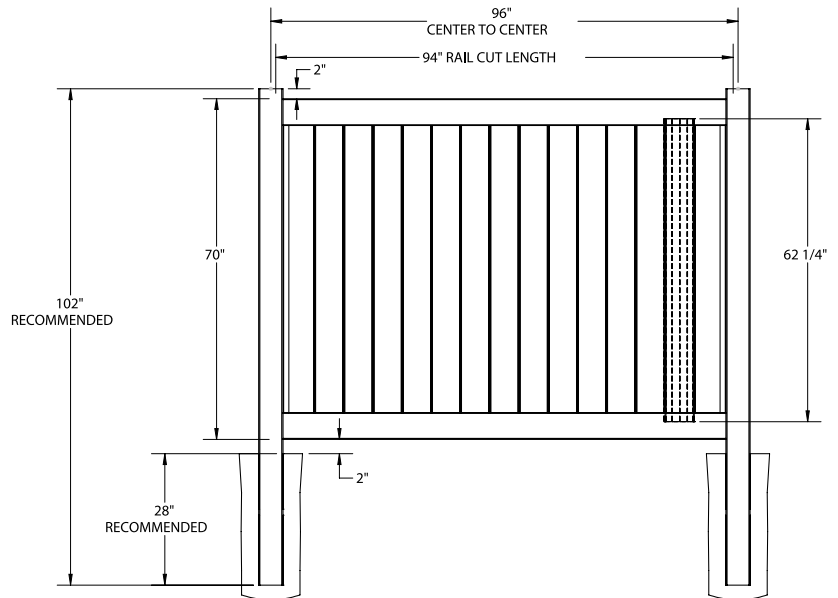

Description:	Black	
	QTY	SKU
Heavy-Duty Contemporary Hinge		73014300
Gate Handle		73014320
Gate Stop		73014321
Heavy-Duty Drop Rod — 24"		73014305
Locking Gravity Latch with 2-Sided Key Entry/Push Button		73050187
5" x 5" x 106" Gate Post Insert		73003463

Material Per 6' Section		
QTY	ITEM	DIMENSION
2	Rails	1 1/2" x 5 1/2" x 95"
15	Tongue-and GrooveBoards	7/8" x 6" x 61 1/2"
2	U-Channels	1.01" x 1.20" x 59"

Hardware can be found on pages 78-79.

Dealer Info: