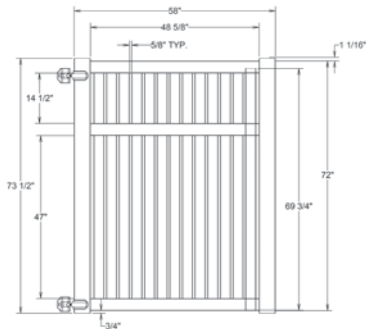

Description:	Black	
	QTY	SKU
Heavy-Duty Contemporary Hinge		73014300
Gate Handle		73014320
Gate Stop		73014321
Heavy-Duty Drop Rod — 24"		73014305
Locking Gravity Latch with 2-Sided Key Entry/Push Button		73050187
5" x 5" x 106" Gate Post Insert		73003463

Material Per 8' Section		
QTY	ITEM	DIMENSION
3	Rails	2" x 3 1/2" x 94"
25	Pickets	7/8" x 3" x 69 3/4"
1	Aluminum Insert	93"

Hardware can be found on pages 78-79.

Dealer Info: