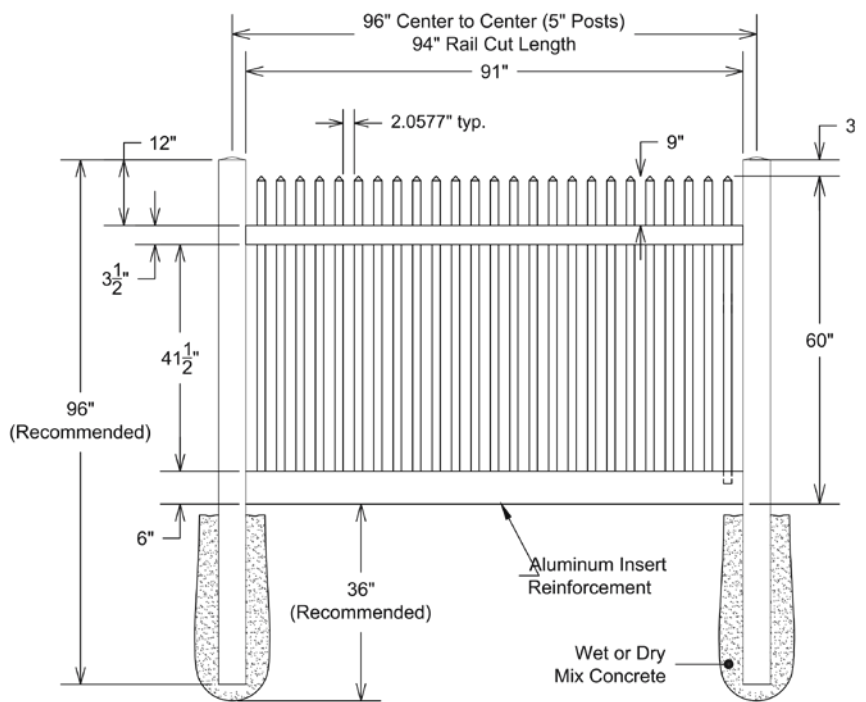

Description:	Black	
	QTY	SKU
Heavy-Duty Contemporary Hinge		73014300
Gate Handle		73014320
Gate Stop		73014321
Heavy-Duty Drop Rod — 24"		73014305
Locking Gravity Latch with 2-Sided Key Entry/Push Button		73050187
5" x 5" x 94" Gate Post Insert		73012353

Material Per 8' Section		
QTY	ITEM	DIMENSION
1	Top Rail	2" x 3 1/2" x 94"
1	Bottom Rail	2" x 6" x 94"
25	Picket Caps	1 1/2" x 1 1/2"
25	Pickets	1 1/2" x 1 1/2" x 55 3/16"
1	Aluminum Insert	93"

Hardware can be found on pages 78-79.

Dealer Info: