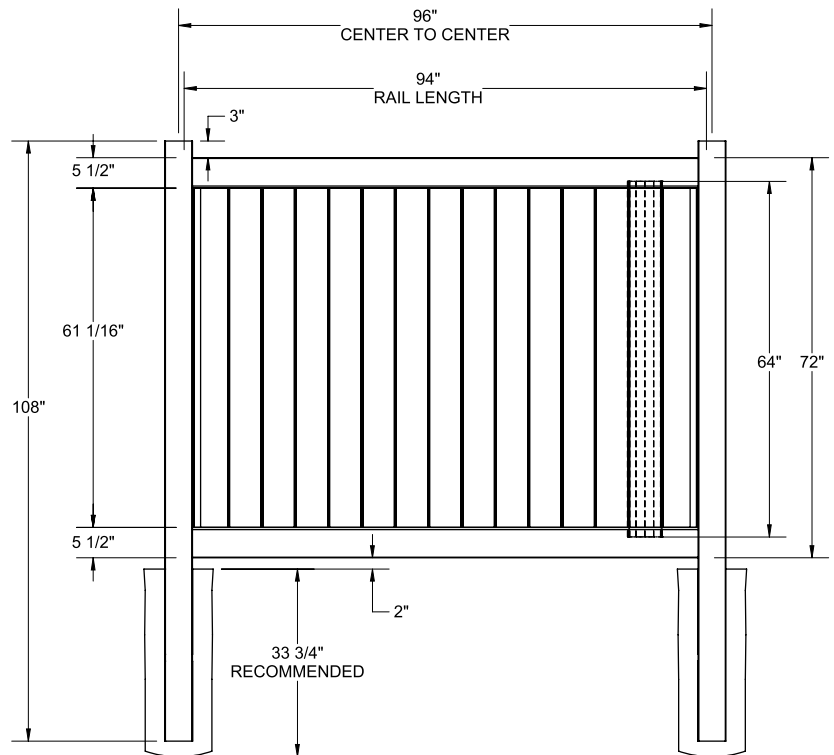

*Hinges included (see below for type).

QuickShip available in Cypress and Driftwood.
Applies to: Fence Panels; Line, Corner, End and Gate Posts; and 4' and 5' Wide Gates.

Walk Gate

Drive Gate

Description:	Black	
	QTY	SKU
Heavy-Duty Contemporary Hinge		73014300
Gate Handle		73014320
Gate Stop		73014321
Heavy-Duty Drop Rod — 24"		73014305
Locking Gravity Latch with 2-Sided Key Entry/Push Button		73050187
5" x 5" x 106" Gate Post Insert		73003463