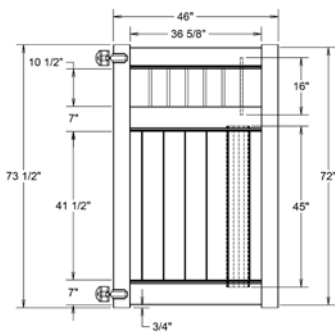

HAVEN SERIES	6' X 8' PERSIMMON								
	White		Sand		Clay		Gray		
	Description:	QTY	SKU	QTY	SKU	QTY	SKU	QTY	SKU
6' x 8' Persimmon (72"H)		73025938		73025939		73054011		73054912	
5" x 5" x 108" Line Post (PR)		73028108		73028111		73054009		73054913	
5" x 5" x 108" Corner Post (PR)		73028109		73028112		73054010		73054914	
5" x 5" x 108" End/Gate Post (PR)		73028110		73028113		73054008		73054915	
5" x 5" Pyramid Post Cap		73003093		73003769		73054107		73053068	
5" x 5" Gothic Post Cap		73003094		73003760		73024885		N/A	
5" x 5" New England Post Cap		73045003		73045004		73054108		73053093	
6' x 46" Persimmon Walk Gate*		73025867		73025869		73054006		73054916	
6' x 58" Persimmon Drive Gate*		73025868		73025870		73054007		73054917	

*Hinges included (see below for type).

QuickShip available in White only.
Applies to: Fence Panels; Line, Corner, End and Gate Posts; and 4' and 5' Wide Gates.

Walk Gate

Drive Gate