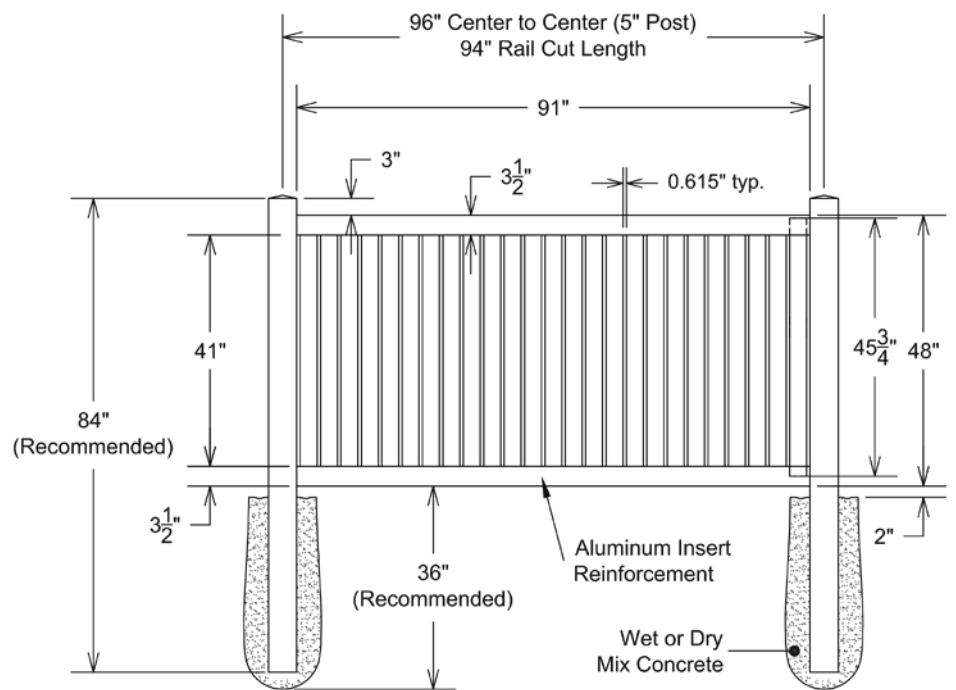

Description:	Black	
	QTY	SKU
Heavy-Duty Contemporary Hinge		73014300
Gate Handle		73014320
Gate Stop		73014321
Heavy-Duty Drop Rod — 24"		73014305
Locking Gravity Latch with 2-Sided Key Entry/Push Button		73050187
5" x 5" x 82" Gate Post Insert		73003718

Material Per 8' Section		
QTY	ITEM	DIMENSION
2	Rails	2" x 3 1/2" x 94"
25	Pickets	7/8" x 3" x 46 1/4"
1	Aluminum Insert	93"

Hardware can be found on pages 78-79.

Dealer Info: