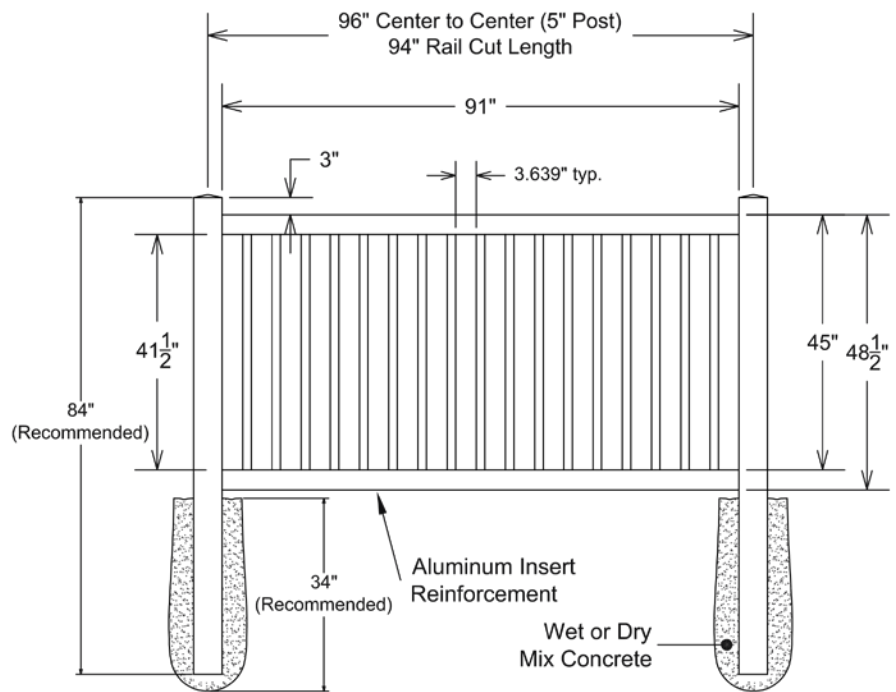

*Hinges included (see below for type).

QuickShip available in White only.
Applies to: Fence Panels; Line, Corner, End and Gate Posts; and 4' and 5' Wide Gates.

Walk Gate

Drive Gate

Description:	Black	
	QTY	SKU
Heavy-Duty Contemporary Hinge		73014300
Gate Handle		73014320
Gate Stop		73014321
Heavy-Duty Drop Rod — 24"		73014305
Locking Gravity Latch with 2-Sided Key Entry/Push Button		73050187
5" x 5" x 82" Gate Post Insert		73003718