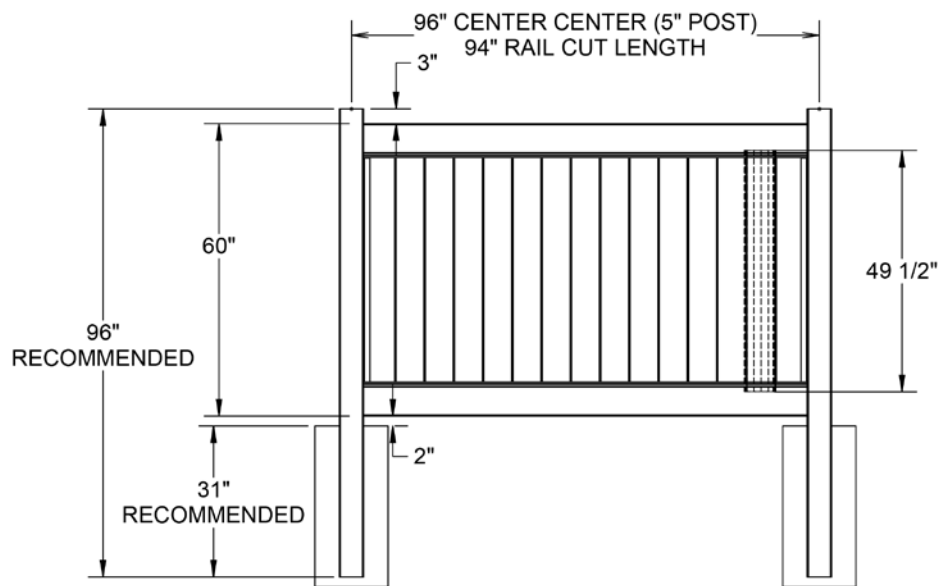

Description:	Black	
	QTY	SKU
Heavy-Duty Contemporary Hinge		73014300
Gate Handle		73014320
Gate Stop		73014321
Heavy-Duty Drop Rod — 24"		73014305
Locking Gravity Latch with 2-Sided Key Entry/Push Button		73050187
5" x 5" x 94" Gate Post Insert		73012353

Material Per 8' Section		
QTY	ITEM	DIMENSION
2	Decorative Rails	2" x 7" x 94"
15	Pickets	7/8" x 6" x 37 1/2"
2	U-Channels	7/8" x 1 3/8" x 46.37"

Hardware can be found on pages 78-79.

Dealer Info: