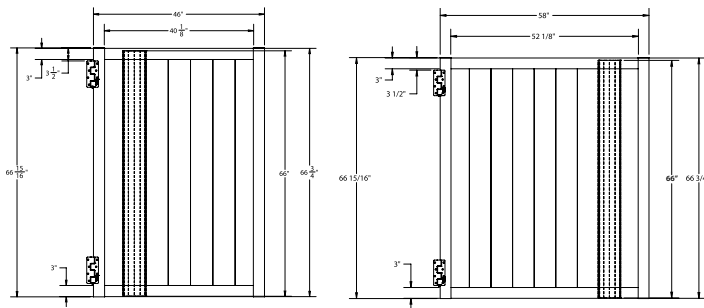

*Hinges included (see below for type).

QuickShip available in all colors.

Applies to: Fence Panels; Line, Corner, End and Gate Posts; and 4' and 5' Wide Gates.

Walk Gate (Vertical)

Drive Gate (Vertical)

Vinyl Frame for Vinyl Inserts (Vertical)