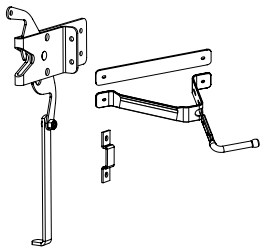

Standard Gate Latch