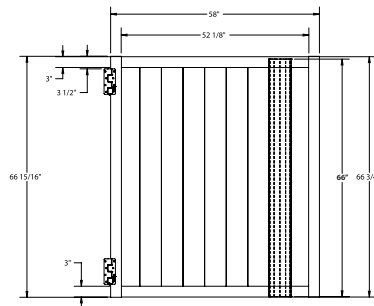

FUSION SERIES	6' X 6' SEQUOIA — (CONTINUED FROM PAGE 57)							
	Driftwood		Cypress		Saddlewood		Redwood	
	QTY	SKU	QTY	SKU	QTY	SKU	QTY	SKU
6' x 6' Sequoia (70" H)		73050017		73050018		73050273		73050276
3" x 3" x 99" Line Post In-Ground		73047658		73047658		73047658		73047658
3" x 3" x 99" Corner Post In-Ground		73047659		73047659		73047659		73047659
3" x 3" x 99" End Post In-Ground		73047358		73047358		73047358		73047358
3" x 3" x 70" Line Post w Surface Mount		73047087		73047087		73047087		73047087
3" x 3" x 70" Corner Post w Surface Mount		73047356		73047356		73047356		73047356
3" x 3" x 70" End Post w Surface Mount		73047086		73047086		73047086		73047086
6' x 48" Sequoia Walk Gate Kit (Vertical)*		73050063		73050064		73026068		73026066
6' x 58" Sequoia Drive Gate Kit (Vertical)*		73050069		73050076		73026079		73026077
28" Step Groove Cover (Matte Black)						73050075		
1/2" Spacer Kit (24 Pack) (Matte Black)						73047667		
Wood Infill Kit (Optional)						73047660		

*Hinges included (see below for type).

QuickShip available in all colors. Applies to: Fence Panels; Line, Corner, End and Gate Posts; and 4' and 5' Wide Gates.

Walk Gate (Vertical)

Drive Gate (Vertical)

Vinyl Frame for Vinyl Inserts (Vertical)

Also Available in Horizontal Configuration

Description:	Black	
	QTY	SKU
Heavy-Duty Contemporary Hinge		73014300
Gate Handle		73014320
Gate Stop		73014321
EZ Grip Handle		73024421
Heavy-Duty Drop Rod — 24"		73014305
Locking Gravity Latch with 2-Sided Key Entry/Push Button		73050187

Hardware can be found on pages 78-79.

Material Per 8' Section		
QTY	ITEM	DIMENSION
2	Rails	1.17" x 2 1/2" x 70.313"
12	T&G (0.035) Boards	7/8" x 6" x 72 3/16"

Mixed Material Components	
SKU	ITEM
73050070	2 Piece Channel Vinyl Infill Kit, Matte Black
73050181	6" x 46" Gate Kit, Matte Black
73050182	6" x 58" Gate Kit, Matte Black
73050075	28" Step Groove Cover, Matte Black
73047667	1/2" Spacer Kit (24 Pack)

For vertical installation cut infill board length to 66-1/2". For horizontal installation use 11 infill boards and do not cut infill.

Dealer Info: