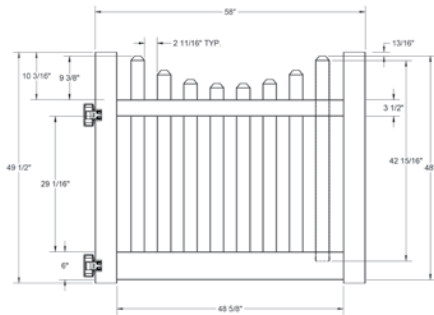

*Hinges included (see below for type).

QuickShip available in White and Sand only.
Applies to: Fence Panels; Line, Corner, End and Gate Posts; and 4' and 5' Wide Gates.

Walk Gate

Drive Gate

Description:	Black	
	QTY	SKU
Heavy-Duty Contemporary Hinge		73014300
Gate Handle		73014320
Gate Stop		73014321
Heavy-Duty Drop Rod — 24"		73014305
Locking Gravity Latch with 2-Sided Key Entry/Push Button		73050187
5" x 5" x 82" Gate Post Insert		73003718