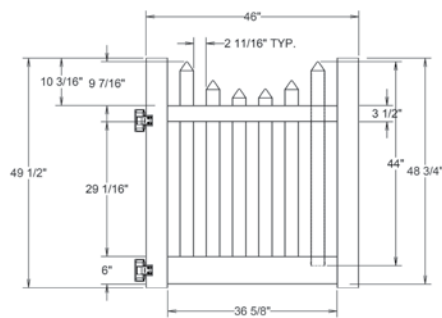

HAVEN SERIES	4' X 8' PRIMROSE SCALLOP				
	Description:	White		Sand	
		QTY	SKU	QTY	SKU
4' x 8' Primrose Scallop (48")		73012017		73012020	
5" x 5" x 84" Line Post (B)		73011754		73011760	
5" x 5" x 84" Corner Post (B)		73011755		73011761	
5" x 5" x 84" End/Gate Post (B)		73011756		73011762	
5" x 5" Pyramid Post Cap		73003093		73003769	
5" x 5" Gothic Post Cap		73003094		73003760	
5" x 5" New England Post Cap		73045003		73045004	
4' x 46" Primrose Scallop Walk Gate*		73024308		73024310	
4' x 58" Primrose Scallop Drive Gate*		73024309		73024311	

*Hinges included (see below for type).

QuickShip available in White only.

Applies to: Fence Panels; Line, Corner, End and Gate Posts; and 4' and 5' Wide Gates.

Walk Gate

Drive Gate