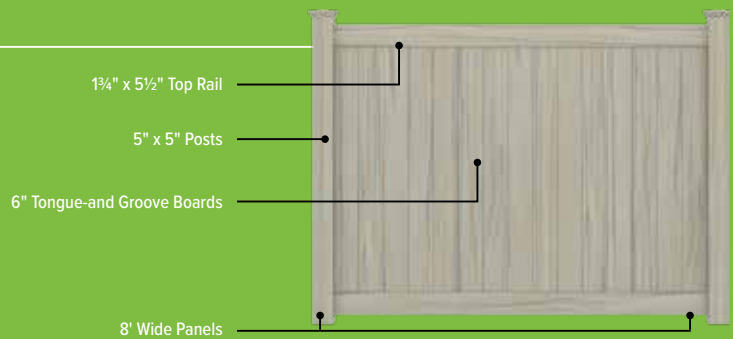

HARBOR SERIES

COLORS AVAILABLE:

*1 1/2" x 5 1/2" rails