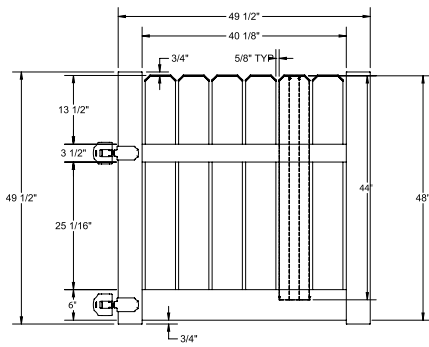

HAVEN SERIES	4' X 8' BARBERRY				
	Description:	White		Sand	
		QTY	SKU	QTY	SKU
4' x 8' Barberrry (48"H)		73048538		73048551	
5" x 5" x 84" Line Post (NN)		73011358		73011364	
5" x 5" x 84" Corner Post (NN)		73011359		73011365	
5" x 5" x 84" End/Gate Post (NN)		73011360		73011366	
5" x 5" Pyramid Post Cap		73003093		73003769	
5" x 5" Gothic Post Cap		73003094		73003760	
5" x 5" New England Post Cap		73045003		73045004	
4' x 49½" Barberrry Walk Gate*		73048597		73048602	
4' x 62½" Barberrry Drive Gate*		73048598		73048603	

*Hinges included (see below for type).

Walk Gate

Drive Gate