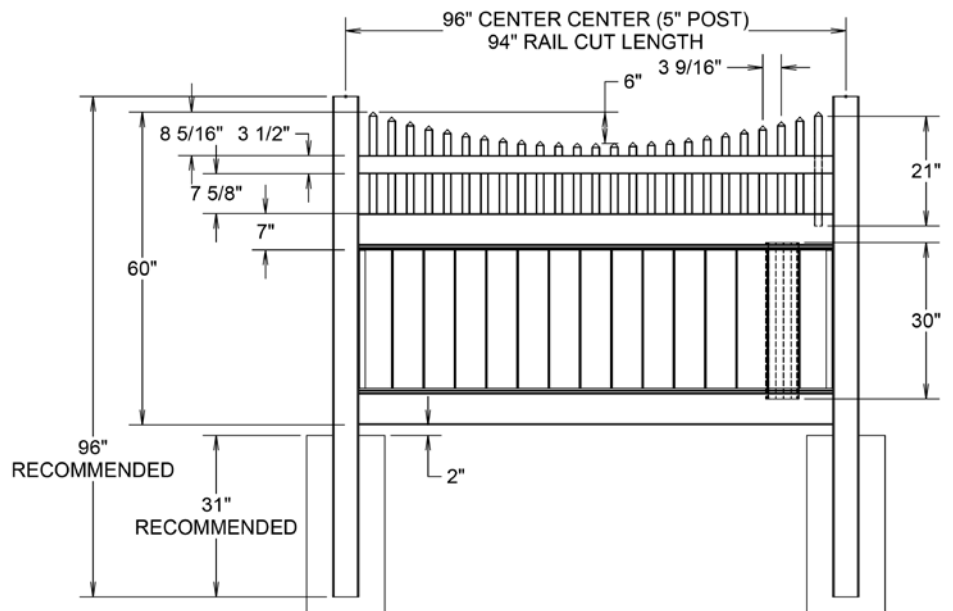

Description:	Black	
	QTY	SKU
Heavy-Duty Contemporary Hinge		73014300
Gate Handle		73014320
Gate Stop		73014321
Heavy-Duty Drop Rod — 24"		73014305
Locking Gravity Latch with 2-Sided Key Entry/Push Button		73050187
5" x 5" x 94" Gate Post Insert		73012353

Material Per 8' Section		
QTY	ITEM	DIMENSION
1	Top Rail	2" x 3 1/2" x 94"
2	Decorative Bottom Rails	2" x 7" x 94"
15	GlideLock (.035) Boards	3/4" x 6" x 30"
25	Pickets	1 1/2" x 1 1/2"
2	U-Channels	3/4" x 1 1/4" x 27"

Hardware can be found on pages 78-79.

Dealer Info: