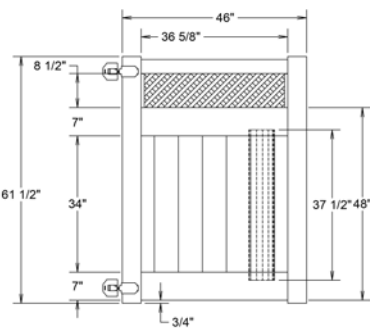

HAVEN SERIES	5' X 8' ARROWWOOD						
	White		Sand		Clay		
	Description:	QTY	SKU	QTY	SKU	QTY	SKU
5' x 8' Arrowwood GL		73025942		73025941		73053925	
5" x 5" x 96" Line Post (HT)		73025792		73025791		73053922	
5" x 5" x 96" Corner Post (HT)		73025786		73025785		73053923	
5" x 5" x 96" End/Gate Post (HT)		73025789		73025788		73053924	
5" x 5" Pyramid Post Cap		73003093		73003769		73054107	
5" x 5" Gothic Post Cap		73003094		73003760		73024885	
5" x 5" New England Post Cap		73045003		73045004		73054108	
5' x 46" Arrowwood Walk Gate*		73025876		73025874		73054282	
5' x 58" Arrowwood Drive Gate*		73025877		73025879		73054283	

*Hinges included (see below for type).

Walk Gate

Drive Gate