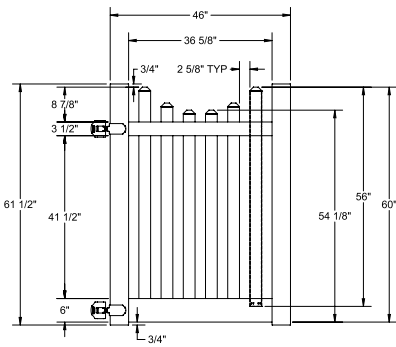

*Hinges included (see below for type).

Walk Gate

Drive Gate

Description:	Black	
	QTY	SKU
Heavy-Duty Contemporary Hinge		73014300
Gate Handle		73014320
Gate Stop		73014321
Heavy-Duty Drop Rod — 24"		73014305
Locking Gravity Latch with 2-Sided Key Entry/Push Button		73050187
5" x 5" x 94" Gate Post Insert		73012353