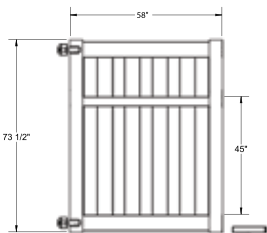

*Hinges included (see below for type).

QuickShip available in White only.

Applies to: Fence Panels; Line, Corner, End and Gate Posts; and 4' and 5' Wide Gates.

Walk Gate

Pool Code Walk Gate

Drive Gate

Pool Code Drive Gate