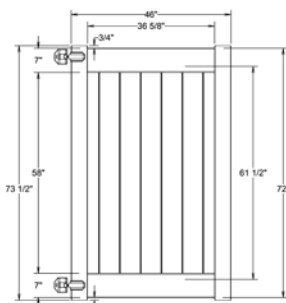

HOME SERIES	6' X 8' DOGWOOD								
	White		Sand		Clay		Gray		
	Description:	QTY	SKU	QTY	SKU	QTY	SKU	QTY	SKU
6' x 8' Dogwood GL (72"H)		73014530		73014533		73054321		73054806	
5 x 5 x 108" Line Post (QQ)		73013726		73014133		73054016		73054807	
5 x 5 x 108" Corner Post (QQ)		73013724		73014131		73054019		73054808	
5 x 5 x 108" End Post (QQ)		73013725		73014132		73054015		73054809	
5" x 5" Pyramid Post Cap		73003093		73003769		73054107		73053068	
5" x 5" Gothic Post Cap		73003094		73003760		73024885		N/A	
5" x 5" New England Post Cap		73045003		73045004		73054108		73053093	
6' x 46" Dogwood Walk Gate*		73014797		73014799		73054331		73054810	
6' x 58" Dogwood Drive Gate*		73014798		73014832		73054332		73054811	

*Hinges included (see below for type).

QuickShip available in White, Sand and Clay only.
Applies to: Fence Panels; Line, Corner, End and Gate Posts; and 4' and 5' Wide Gates.

Walk Gate

Drive Gate