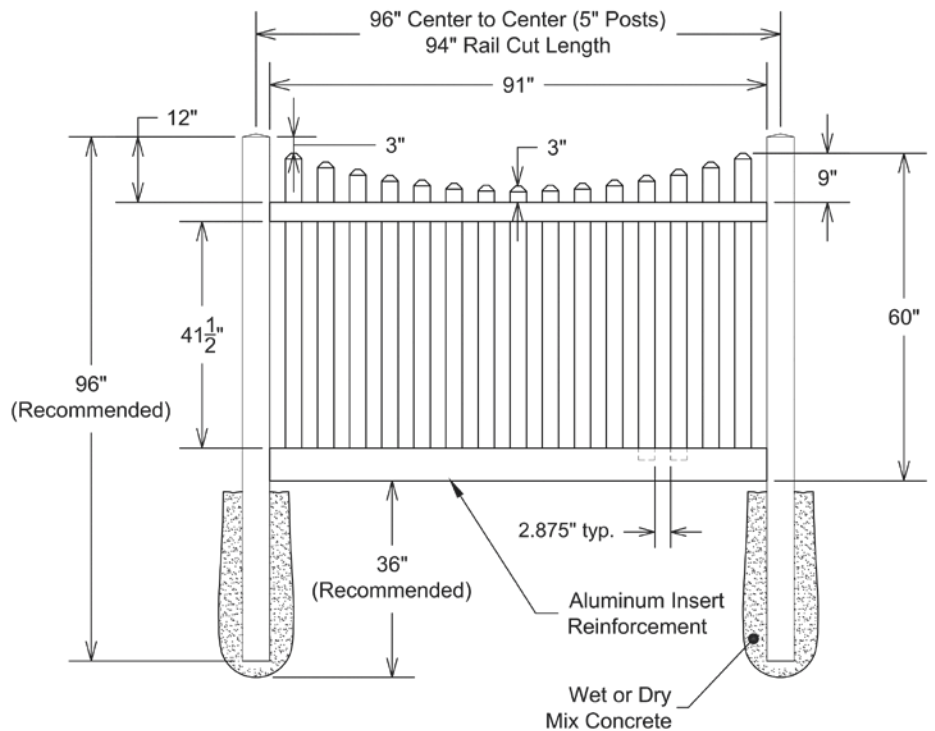

*Hinges included (see below for type).

Walk Gate

Drive Gate

Description:	Black	
	QTY	SKU
Heavy-Duty Contemporary Hinge		73014300
Gate Handle		73014320
Gate Stop		73014321
Heavy-Duty Drop Rod — 24"		73014305
Locking Gravity Latch with 2-Sided Key Entry/Push Button		73050187
5" x 5" x 94" Gate Post Insert		73012353