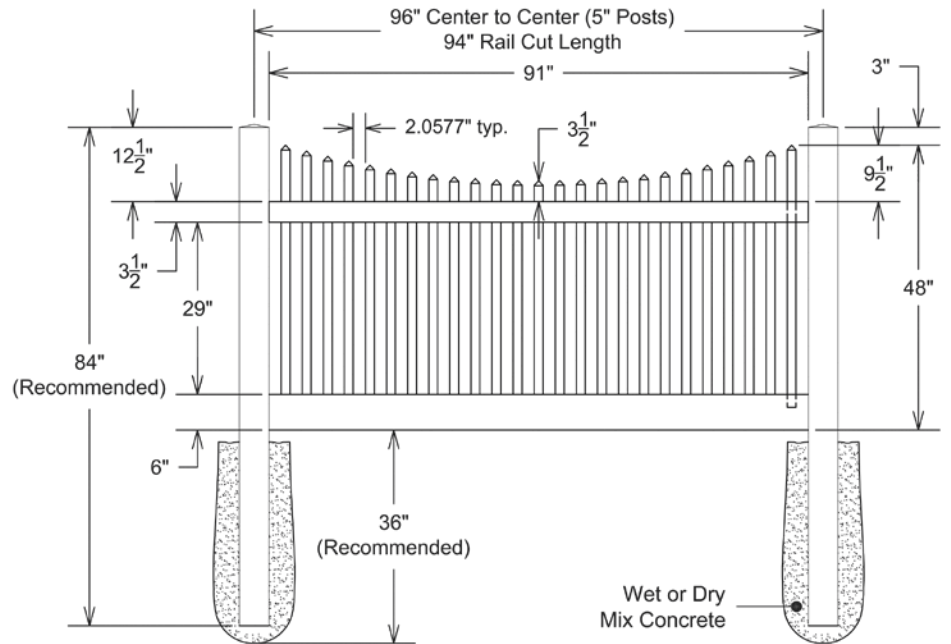

Description:	Black	
	QTY	SKU
Heavy-Duty Contemporary Hinge		73014300
Gate Handle		73014320
Gate Stop		73014321
Heavy-Duty Drop Rod — 24"		73014305
Locking Gravity Latch with 2-Sided Key Entry/Push Button		73050187
5" x 5" x 82" Gate Post Insert		73003718

Material Per 8' Section					
QTY	ITEM	DIMENSION	QTY	ITEM	DIMENSION
1	Top Rail	2" x 3 1/2" x 94"	2	Pickets	1 1/2" x 1 1/2" x 39 1/4"
1	Bottom Rail	2" x 6" x 94"	2	Pickets	1 1/2" x 1 1/2" x 38 1/16"
25	Picket Caps	1 1/2" x 1 1/2"	2	Pickets	1 1/2" x 1 1/2" x 38 1/4"
2	Pickets	1 1/2" x 1 1/2" x 43 3/16"	2	Pickets	1 1/2" x 1 1/2" x 37 7/8"
2	Pickets	1 1/2" x 1 1/2" x 42 3/4"	2	Pickets	1 1/2" x 1 1/2" x 37 9/16"
2	Pickets	1 1/2" x 1 1/2" x 41 3/8"	2	Pickets	1 1/2" x 1 1/2" x 37 3/8"
2	Pickets	1 1/2" x 1 1/2" x 40 9/16"	2	Pickets	1 1/2" x 1 1/2" x 37 1/4"
2	Pickets	1 1/2" x 1 1/2" x 39 7/8"	1	Picket	1 1/2" x 1 1/2" x 37 3/16"

Hardware can be found on pages 78-79.

Dealer Info: