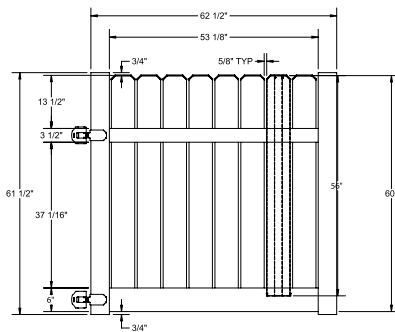

Description:	Black	
	QTY	SKU
Heavy-Duty Contemporary Hinge		73014300
Gate Handle		73014320
Gate Stop		73014321
Heavy-Duty Drop Rod — 24"		73014305
Locking Gravity Latch with 2-Sided Key Entry/Push Button		73050187
5" x 5" x 94" Gate Post Insert		73012353

Material Per 8' Section		
QTY	ITEM	DIMENSION
1	Top Rail	2" x 3½" x 94"
1	Bottom Rail	2" x 6" x 94"
14	Pickets	¾" x 6" x 56"
1	Aluminum Insert	93"

Hardware can be found on pages 78-79.

Dealer Info: