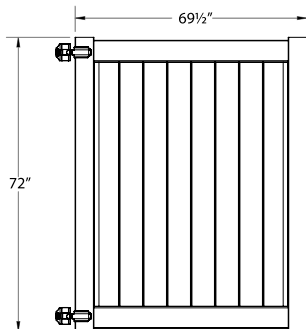

Description:	Black	
	QTY	SKU
Heavy-Duty Contemporary Hinge		73014300
Gate Handle		73014320
Gate Stop		73014321
Heavy-Duty Drop Rod — 24"		73014305
Locking Gravity Latch with 2-Sided Key Entry/Push Button		73050187
5" x 5" x 106" Gate Post Insert		73003463

Material Per 6' Section		
QTY	ITEM	DIMENSION
2	Rails	1 1/2" x 5 1/2" x 95"
15	Tongue-and GrooveBoards	7/8" x 6" x 61 1/2"
2	U-Channels	1.01" x 1.20" x 59"

Hardware can be found on pages 78-79.

Dealer Info: