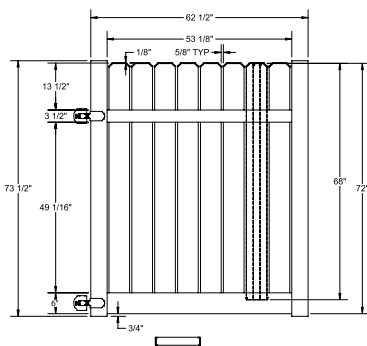

Description:	Black	
	QTY	SKU
Heavy-Duty Contemporary Hinge		73014300
Gate Handle		73014320
Gate Stop		73014321
Heavy-Duty Drop Rod — 24"		73014305
Locking Gravity Latch with 2-Sided Key Entry/Push Button		73050187
5" x 5" x 106" Gate Post Insert		73003463

Material Per 8' Section		
QTY	ITEM	DIMENSION
1	Top Rail	2" x 3½" x 94"
1	Bottom Rail	2" x 6" x 94"
14	Pickets	¾" x 6" x 68"
1	Aluminum Insert	93"

Hardware can be found on pages 78-79.

Dealer Info: