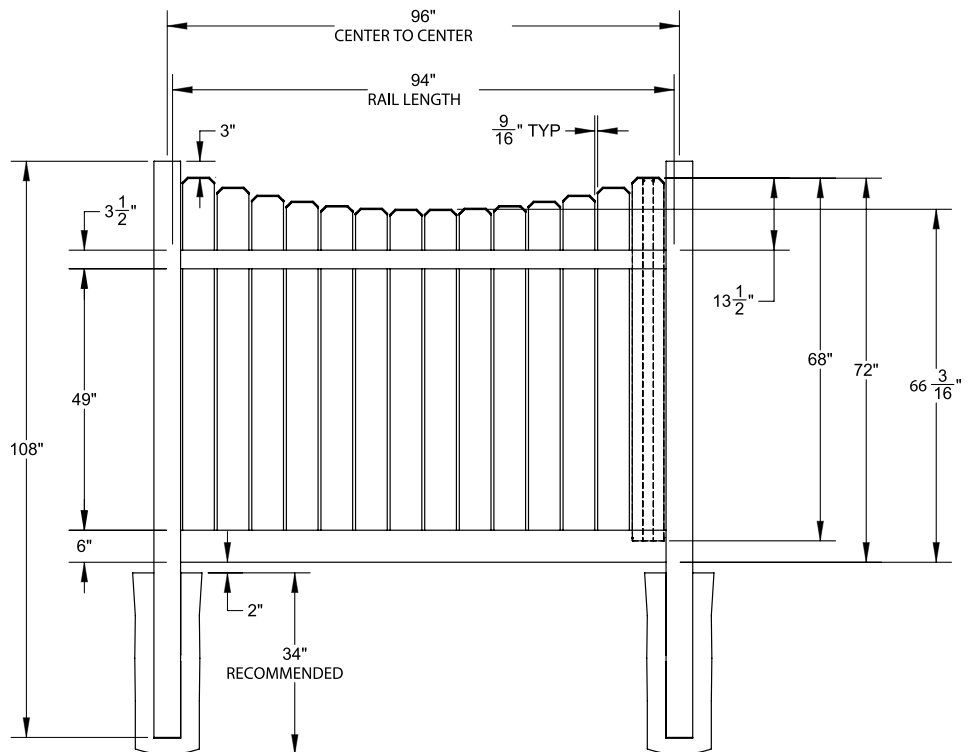

Description:	Black	
	QTY	SKU
Heavy-Duty Contemporary Hinge		73014300
Gate Handle		73014320
Gate Stop		73014321
Heavy-Duty Drop Rod — 24"		73014305
Locking Gravity Latch with 2-Sided Key Entry/Push Button		73050187
5" x 5" x 106" Gate Post Insert		73003463

Material Per 8' Section		
QTY	ITEM	DIMENSION
1	Top Rail	2" x 3½" x 94"
1	Bottom Rail	2" x 6" x 94"
2	Dogear Pickets	¾" x 5.94" x 68"
2	Dogear Pickets	¾" x 5.94" x 66⅞"
2	Dogear Pickets	¾" x 5.94" x 64⅝"
2	Dogear Pickets	¾" x 5.94" x 63½"
2	Dogear Pickets	¾" x 5.94" x 62⅞"
2	Dogear Pickets	¾" x 5.94" x 62⅜"
2	Dogear Pickets	¾" x 5.94" x 62"
1	Aluminum Insert	93"

Hardware can be found on pages 78-79.

Dealer Info: