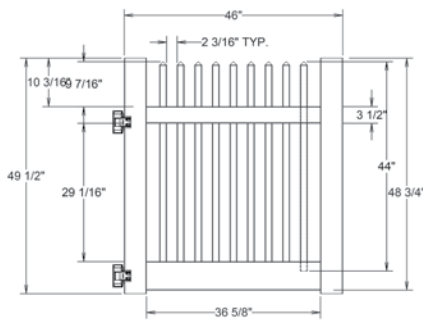

HAVEN SERIES	4' X 8' CHESTNUT				
	Description:	White		Sand	
		QTY	SKU	QTY	SKU
4' x 8' Chestnut (48"H)		73011681		73011687	
5" x 5" x 84" Line Post (B)		73011754		73011760	
5" x 5" x 84" Corner Post (B)		73011755		73011761	
5" x 5" x 84" End/Gate Post (B)		73011756		73011762	
5" x 5" Pyramid Post Cap		73003093		73003769	
5" x 5" Gothic Post Cap		73003094		73003760	
5" x 5" New England Post Cap		73045003		73045004	
4' x 46" Chestnut Straight Walk Gate*		73014743		73014745	
4' x 58" Chestnut Straight Drive Gate*		73014744		73014746	

*Hinges included (see below for type).

QuickShip available in White and Sand only.
Applies to: Fence Panels; Line, Corner, End and Gate Posts; and 4' and 5' Wide Gates.

Walk Gate

Drive Gate