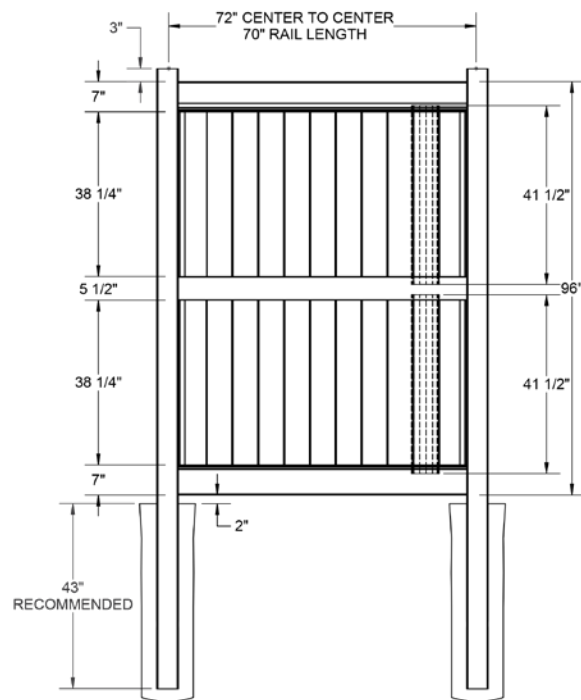

Drive Gate

Description:	Black	
	QTY	SKU
Heavy-Duty Contemporary Hinge		73014300
Gate Handle		73014320
Gate Stop		73014321
Heavy-Duty Drop Rod — 24"		73014305
Locking Gravity Latch with 2-Sided Key Entry/Push Button		73050187

Material Per 6' Section		
QTY	ITEM	DIMENSION
2	Decorative Rails	2" x 7" x 70"
22	GlideLock (.050) Boards	7/8" x 6" x 41 1/2"
1	Mid Rail	1 1/2" x 5 1/2" x 70"
4	U-Channels	7/8" x 1 3/8" x 40 7/8"

Hardware can be found on pages 78-79.

Dealer Info: