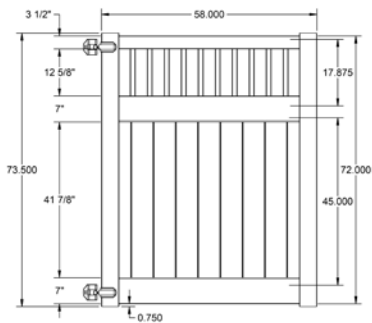

Drive Gate

Description:	Black	
	QTY	SKU
Heavy-Duty Contemporary Hinge		73014300
Gate Handle		73014320
Gate Stop		73014321
Heavy-Duty Drop Rod — 24"		73014305
Locking Gravity Latch with 2-Sided Key Entry/Push Button		73050187
5" x 5" x 106" Gate Post Insert		73003463

Material Per 8' Section		
QTY	ITEM	DIMENSION
1	Top Rail	2" x 3 1/2" x 94"
2	Bottom Rails	1 3/4" x 7" x 94"
15	GlideLock (.035) Boards	7/8" x 6" x 45"
19	Pickets	1 3/8" x 1 3/8" x 17 7/8"
2	U-Channels	7/8" x 1 3/8" x 42"

Hardware can be found on pages 78-79.

Dealer Info: