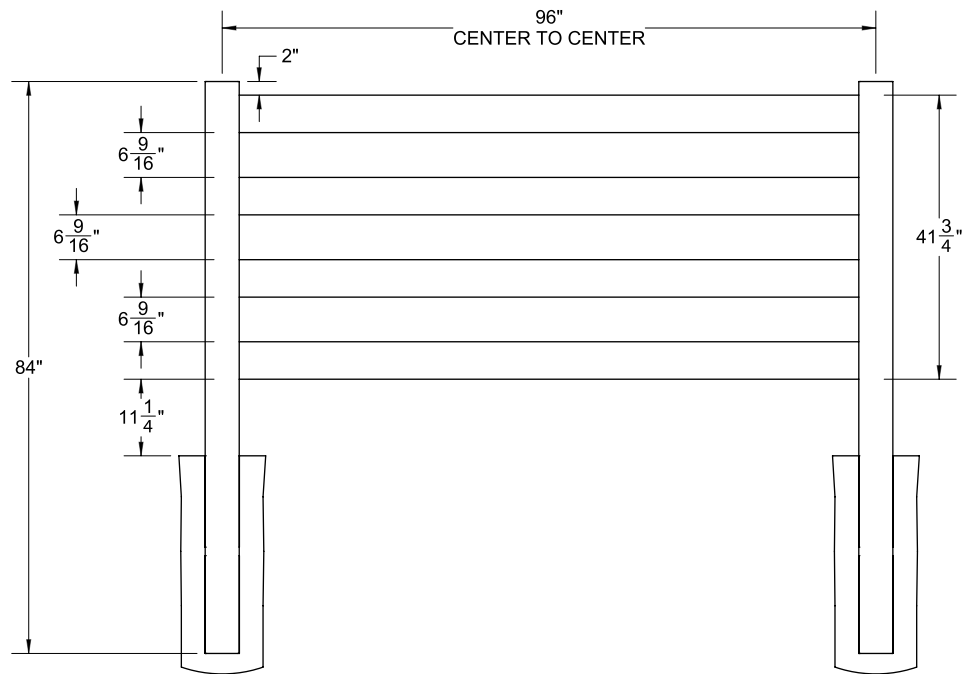

*Hinges Included (See below for type).

QuickShip available in White. Applies to: Fence Panels; Line, Corner, End and Gate Posts; and 4' and 5' Wide Gates.

Walk Gate

Drive Gate

Description:	Black	
	QTY	SKU
Heavy-Duty Contemporary Hinge		73014300
Gate Handle		73014320
Gate Stop		73014321
Heavy-Duty Drop Rod — 24"		73014305
Locking Gravity Latch with 2-Sided Key Entry/Push Button		73050187
5" x 5" x 94" Gate Post Insert		73012353