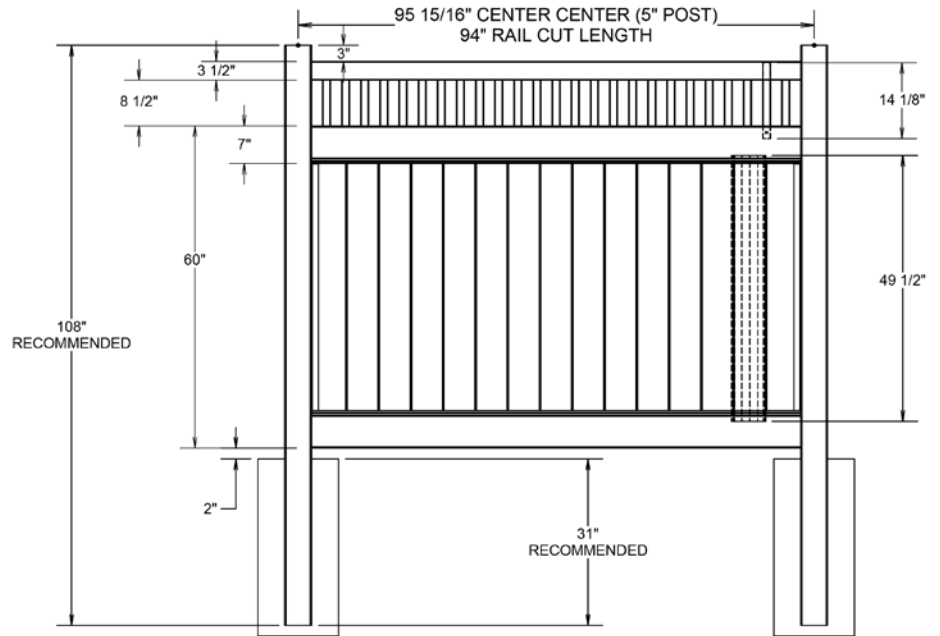

*Hinges included (see below for type).

QuickShip available in White only.
Applies to: Fence Panels; Line, Corner, End and Gate Posts; and 4' and 5' Wide Gates.

Walk Gate

Drive Gate

Description:	Black	
	QTY	SKU
Heavy-Duty Contemporary Hinge		73014300
Gate Handle		73014320
Gate Stop		73014321
Heavy-Duty Drop Rod — 24"		73014305
Locking Gravity Latch with 2-Sided Key Entry/Push Button		73050187
5" x 5" x 106" Gate Post Insert		73003463