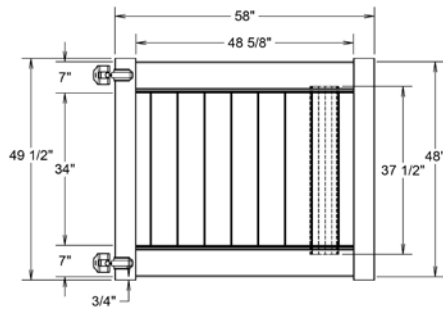

Description:	Black	
	QTY	SKU
Heavy-Duty Contemporary Hinge		73014300
Gate Handle		73014320
Gate Stop		73014321
Heavy-Duty Drop Rod — 24"		73014305
Locking Gravity Latch with 2-Sided Key Entry/Push Button		73050187
5" x 5" x 82" Gate Post Insert		73003718

Material Per 8' Section		
QTY	ITEM	DIMENSION
2	Decorative Rails	2" x 7" x 94"
15	GlideLock (.050) Boards	7/8" x 6" x 37 1/2"
2	U-Channels	7/8" x 1 3/8" x 34.37"

Hardware can be found on pages 78-79.

Dealer Info: