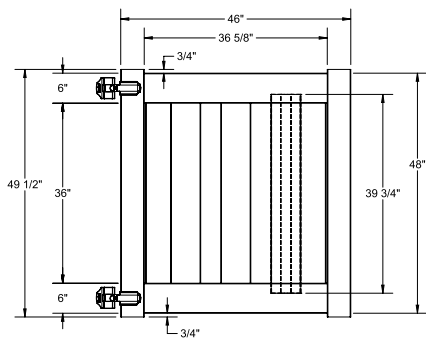

HAVEN SERIES	4' X 8' WISTERIA				
	White		Sand		
	Description:	QTY	SKU	QTY	SKU
4' x 8' Wisteria (48"H)		73045725		73045729	
5" x 5" x 84" Line Post (TT)		73011466		73011472	
5" x 5" x 84" Corner Post		73011467		73011473	
5" x 5" x 84" End Gate Post		73011468		73011474	
5" x 5" Pyramid Post Cap		73003093		73003769	
5" x 5" Gothic Post Cap		73003094		73003760	
5" x 5" New England Post Cap		73045003		73045004	
4' x 46" Wisteria Walk Gate*		73045727		73045731	
4' x 58" Wisteria Drive Gate*		73045728		73045732	

*Hinges included (see below for type).

Walk Gate