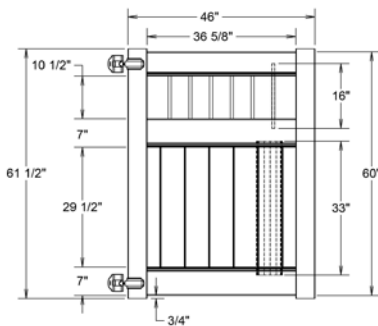

HAVEN SERIES	5' X 8' PERSIMMON				
	White		Sand		
	Description:	QTY	SKU	QTY	SKU
5' x 8' Persimmon (60"H)		73025927		73025928	
5" x 5" x 96" Line Post (PP)		73028087		73028090	
5" x 5" x 96" Corner Post (PP)		73028088		73028091	
5" x 5" x 96" End/Gate Post (PP)		73028089		73028092	
5" x 5" Pyramid Post Cap		73003093		73003769	
5" x 5" Gothic Post Cap		73003094		73003760	
5" x 5" New England Post Cap		73045003		73045004	
5' x 46" Persimmon Walk Gate*		73025845		73025847	
5' x 58" Persimmon Drive Gate*		73025846		73025848	

*Hinges included (see below for type).

Walk Gate

Drive Gate