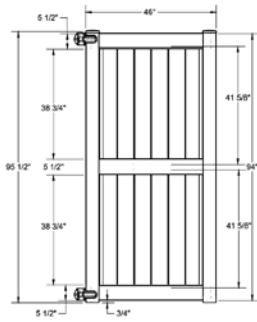

HARBOR SERIES		8' X 6' DOGWOOD — 1³/₄" X 5¹/₂" RAIL		
Description:	Cypress		Driftwood	
	QTY	SKU	QTY	SKU
8' x 6' Dogwood		73055351		73055357
5" x 5" x 144" Line Post (DB)		73055352		73055358
5" x 5" x 144" Corner Post (DB)		73055353		73055359
5" x 5" x 144" End Post (DB)		73055354		73055360
5" x 5" Pyramid Post Cap		73013829		73042811
5" x 5" Gothic Post Cap		N/A		N/A
5" x 5" New England Post Cap		73045007		73045008
8' x 46" Dogwood Walk Gate		73055355		73055361
8' x 58" Dogwood Drive Gate		73055356		73055362

*Hinges included (see below for type).

QuickShip available in Cypress and Driftwood.

Applies to: Fence Panels; Line, Corner, End and Gate Posts; and 4' and 5' Wide Gates.

Walk Gate