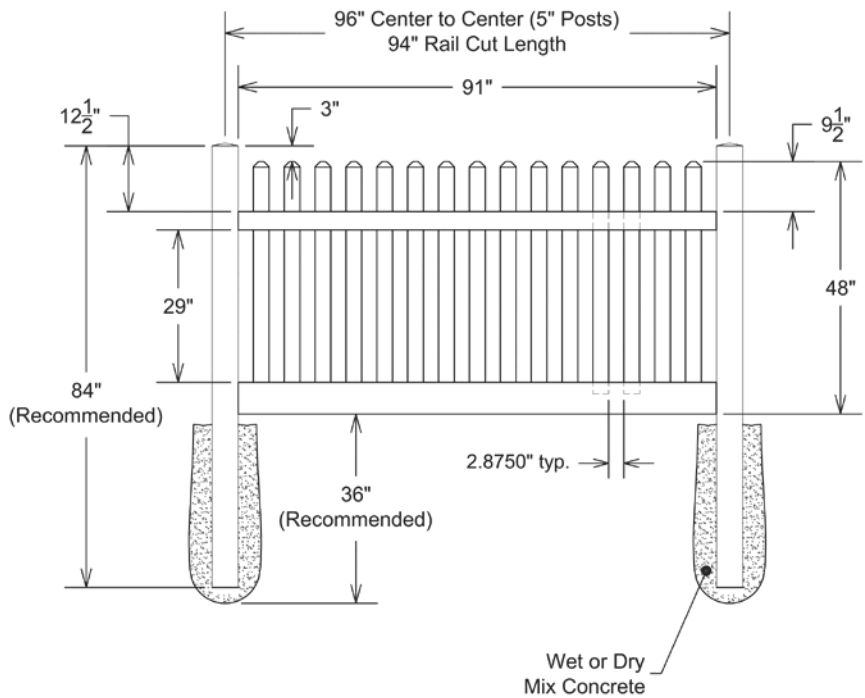

*Hinges included (see below for type).

QuickShip available in White only.

Applies to: Fence Panels; Line, Corner, End and Gate Posts; and 4' and 5' Wide Gates.

Walk Gate

Drive Gate

Description:	Black	
	QTY	SKU
Heavy-Duty Contemporary Hinge		73014300
Gate Handle		73014320
Gate Stop		73014321
Heavy-Duty Drop Rod — 24"		73014305
Locking Gravity Latch with 2-Sided Key Entry/Push Button		73050187
5" x 5" x 82" Gate Post Insert		73003718