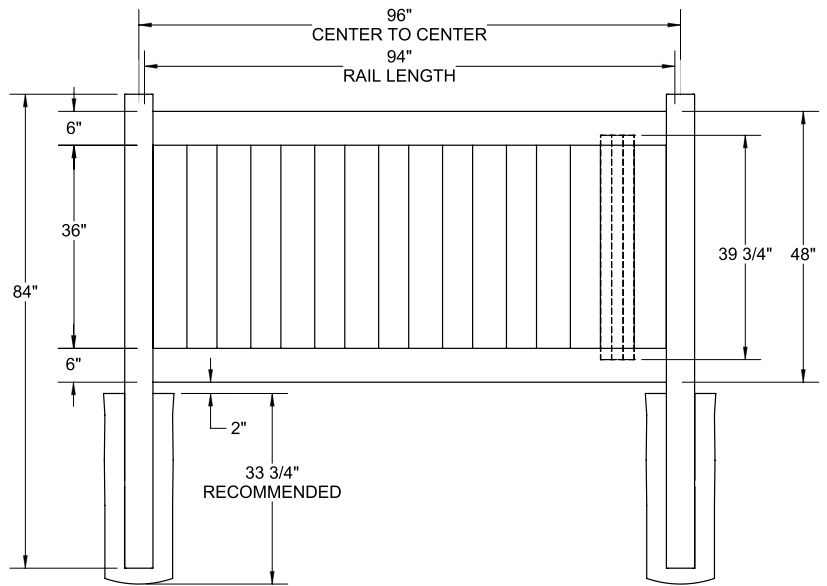

HAVEN SERIES	4' X 8' WISTERIA				
	White		Sand		
	Description:	QTY	SKU	QTY	SKU
4' x 8' Wisteria (48"H)		73045725		73045729	
5" x 5" x 84" Line Post (TT)		73011466		73011472	
5" x 5" x 84" Corner Post		73011467		73011473	
5" x 5" x 84" End Gate Post		73011468		73011474	
5" x 5" Pyramid Post Cap		73003093		73003769	
5" x 5" Gothic Post Cap		73003094		73003760	
5" x 5" New England Post Cap		73045003		73045004	
4' x 46" Wisteria Walk Gate*		73045727		73045731	
4' x 58" Wisteria Drive Gate*		73045728		73045732	

*Hinges included (see below for type).

Walk Gate