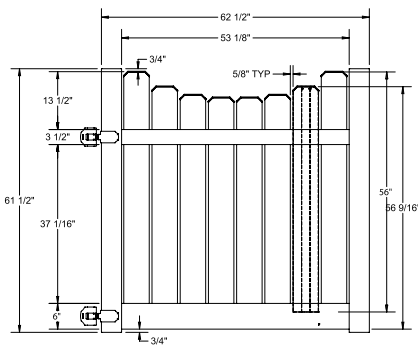

Drive Gate

Description:	Black	
	QTY	SKU
Heavy-Duty Contemporary Hinge		73014300
Gate Handle		73014320
Gate Stop		73014321
Heavy-Duty Drop Rod — 24"		73014305
Locking Gravity Latch with 2-Sided Key Entry/Push Button		73050187
5" x 5" x 94" Gate Post Insert		73012353

Material Per 8' Section		
QTY	ITEM	DIMENSION
1	Top Rail	2" x 3½" x 94"
1	Bottom Rail	2" x 6" x 94"
2	Dogear Pickets	¾" x 6" x 56"
2	Dogear Pickets	¾" x 6" x 54⅞"
2	Dogear Pickets	¾" x 6" x 52⅞"
2	Dogear Pickets	¾" x 6" x 51½"
2	Dogear Pickets	¾" x 6" x 50⅞/16"
2	Dogear Pickets	¾" x 6" x 50⅜/16"
2	Dogear Pickets	¾" x 6" x 50"
1	Aluminum Insert	93"

Hardware can be found on pages 78-79.

Dealer Info: