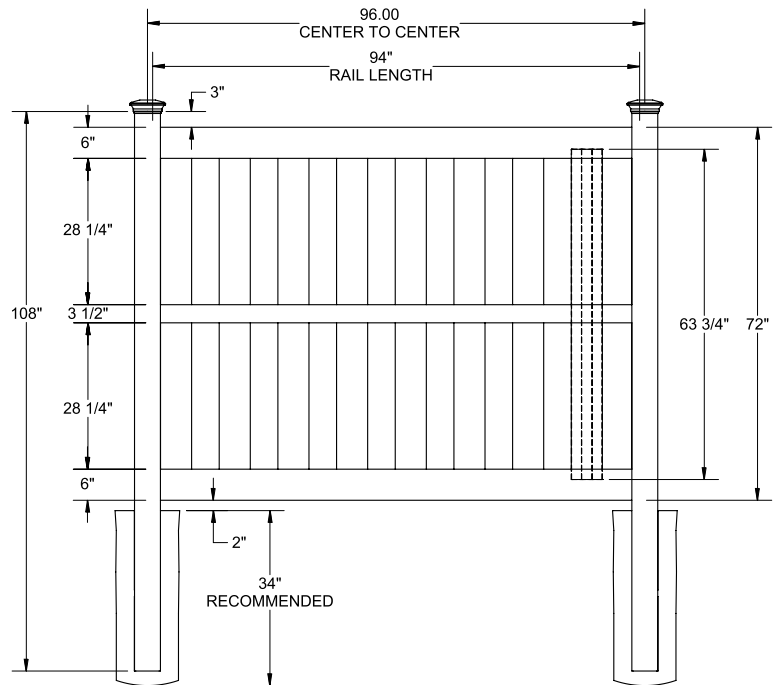

*Hinges included (see below for type).

QuickShip available in White only.

Applies to: Fence Panels; Line, Corner, End and Gate Posts; and 4' and 5' Wide Gates.

Walk Gate

Pool Code Walk Gate

Drive Gate

Pool Code Drive Gate