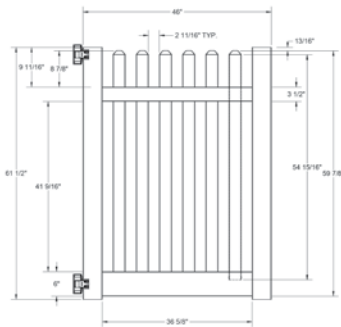

HAVEN SERIES	5' X 8' SILVERBELL				
	Description:	White		Sand	
		QTY	SKU	QTY	SKU
5' x 8' Silverbell (60" H)		73011885		73011888	
5" x 5" x 96" Line Post (S)		73011730		73011736	
5" x 5" x 96" Corner Post (S)		73011731		73011737	
5" x 5" x 96" End/Gate Post (S)		73011732		73011738	
5" x 5" Pyramid Post Cap		73003093		73003769	
5" x 5" Gothic Post Cap		73003094		73003760	
5" x 5" New England Post Cap		73045003		73045004	
5' x 46" Silverbell Walk Gate*		73024259		73024261	
5' x 58" Silverbell Drive Gate*		73024260		73024262	

*Hinges included (see below for type).

Walk Gate

Drive Gate