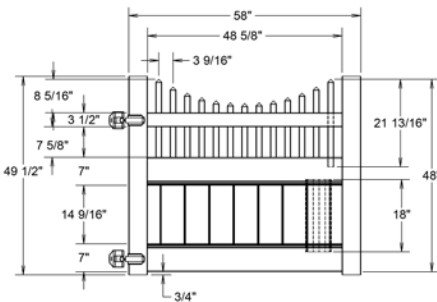

Description:	Black	
	QTY	SKU
Heavy-Duty Contemporary Hinge		73014300
Gate Handle		73014320
Gate Stop		73014321
Heavy-Duty Drop Rod — 24"		73014305
Locking Gravity Latch with 2-Sided Key Entry/Push Button		73050187
5" x 5" x 82" Gate Post Insert		73003718

Material Per 8' Section		
QTY	ITEM	DIMENSION
1	Top Rail	2" x 3 1/2" x 94"
2	Decorative Bottom Rails	2" x 7" x 94"
15	GlideLock (.035) Boards	7/8" x 6" x 18"
25	Pickets	1 1/2" x 1 1/2"
2	U-Channels	7/8" x 1 1/4" x 15"

Hardware can be found on pages 78-79.

Dealer Info: