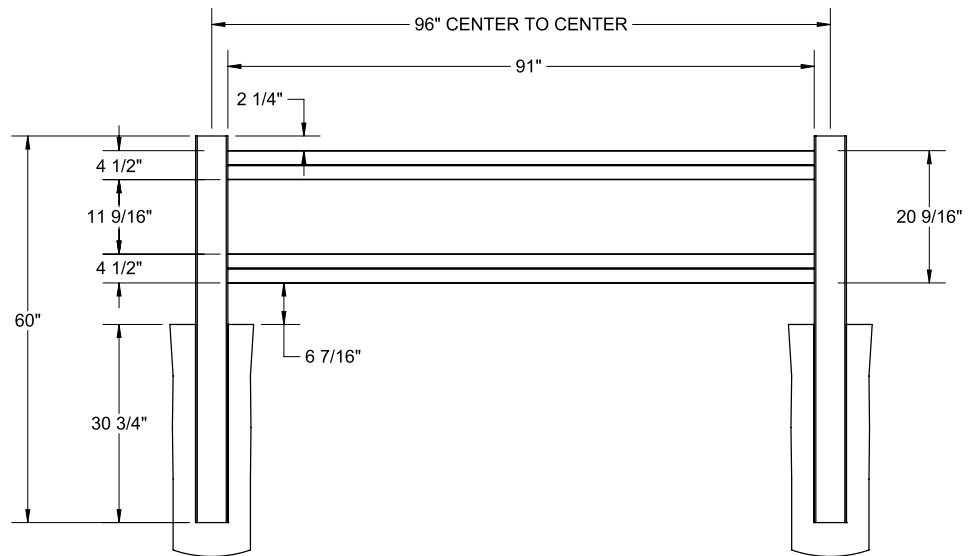

HAVEN SERIES	DIAMOND POST & RAIL — 2 RAIL	
Description:	White	
	QTY	SKU
3¼" x 3¼" x 96" Rail		73045013
5" x 5" x 60" Line Post		73045014
5" x 5" x 60" Corner Post		73045015
5" x 5" x 60" End Post		73045016

Description:	Black	
	QTY	SKU
Heavy-Duty Contemporary Hinge		73014300
Gate Handle		73014320
Gate Stop		73014321
Heavy-Duty Drop Rod — 24"		73014305
Locking Gravity Latch with 2-Sided Key Entry/Push Button		73050187
5" x 5" x 58" Gate Post Insert		73012352

Material Per 8' Section		
QTY	ITEM	DIMENSION
2	Rails	3¼" x 8' x 96"

Hardware can be found on pages 78-79.

Dealer Info: