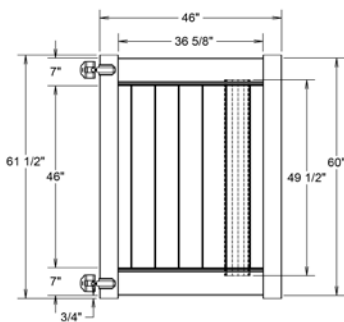

HAVEN SERIES		5' X 8' DOGWOOD						
Description:	White		Sand		Clay		Gray	
	QTY	SKU	QTY	SKU	QTY	SKU	QTY	SKU
5' x 8' Dogwood GL (60"H)		73025918		73025919		73053784		73054826
5" x 5" x 96" Line Post (AT)		73025743		73025746		73053783		73054576
5" x 5" x 96" Corner Post (AT)		73025744		73025747		73053781		73054577
5" x 5" x 96" End/Gate Post (AT)		73025745		73025748		73053782		73054578
5" x 5" Pyramid Post Cap		73003093		73003769		73054107		73053068
5" x 5" Gothic Post Cap		73003094		73003760		73024885		N/A
5" x 5" New England Post Cap		73045003		73045004		73054108		73053093
5' x 46" Dogwood Walk Gate*		73025827		73025829		73054204		73054579
5' x 58" Dogwood Drive Gate*		73025828		73025830		73054306		73054580

*Hinges included (see below for type).

QuickShip available in White only.

Applies to: Fence Panels; Line, Corner, End and Gate Posts; and 4' and 5' Wide Gates.

Walk Gate

Drive Gate