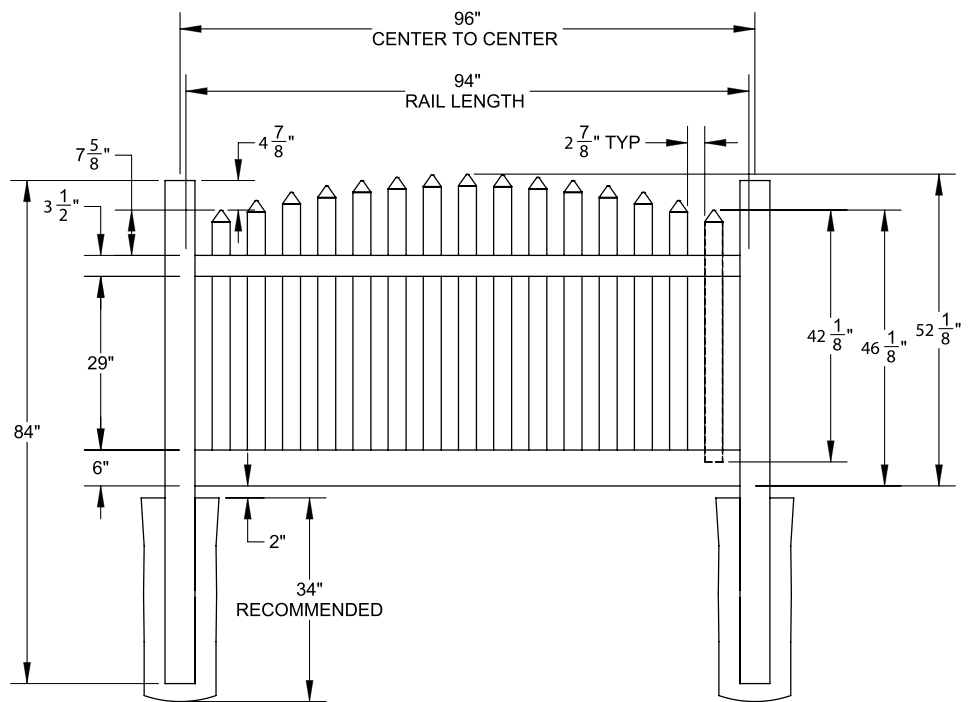

*Hinges included (see below for type).

Walk Gate

Drive Gate

Description:	Black	
	QTY	SKU
Heavy-Duty Contemporary Hinge		73014300
Gate Handle		73014320
Gate Stop		73014321
Heavy-Duty Drop Rod — 24"		73014305
Locking Gravity Latch with 2-Sided Key Entry/Push Button		73050187
5" x 5" x 82" Gate Post Insert		73003718