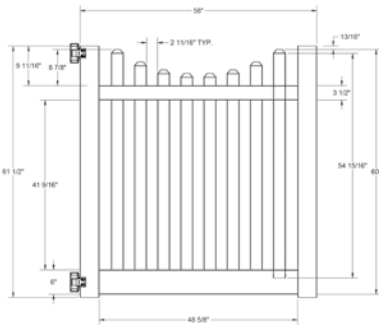

Description:	Black	
	QTY	SKU
Heavy-Duty Contemporary Hinge		73014300
Gate Handle		73014320
Gate Stop		73014321
Heavy-Duty Drop Rod — 24"		73014305
Locking Gravity Latch with 2-Sided Key Entry/Push Button		73050187
5" x 5" x 94" Gate Post Insert		73012353

Hardware can be found on pages 78-79.

Material Per 8' Section		
QTY	ITEM	DIMENSION
1	Top Rail	2" x 3 1/2" x 94"
1	Bottom Rail	2" x 6" x 94"
15	Dogear Caps	7/8" x 3"
1	Picket	7/8" x 3" x 48⁵/₁₆"
2	Pickets	7/8" x 3" x 49⁷/₁₆"
2	Pickets	7/8" x 3" x 49⁷/₁₆"
2	Pickets	7/8" x 3" x 50"
2	Pickets	7/8" x 3" x 50⁷/₁₆"
2	Pickets	7/8" x 3" x 52"
2	Pickets	7/8" x 3" x 53⁵/₁₆"
2	Pickets	7/8" x 3" x 54¹⁵/₁₆"
1	Aluminum Insert	93"

Dealer Info: