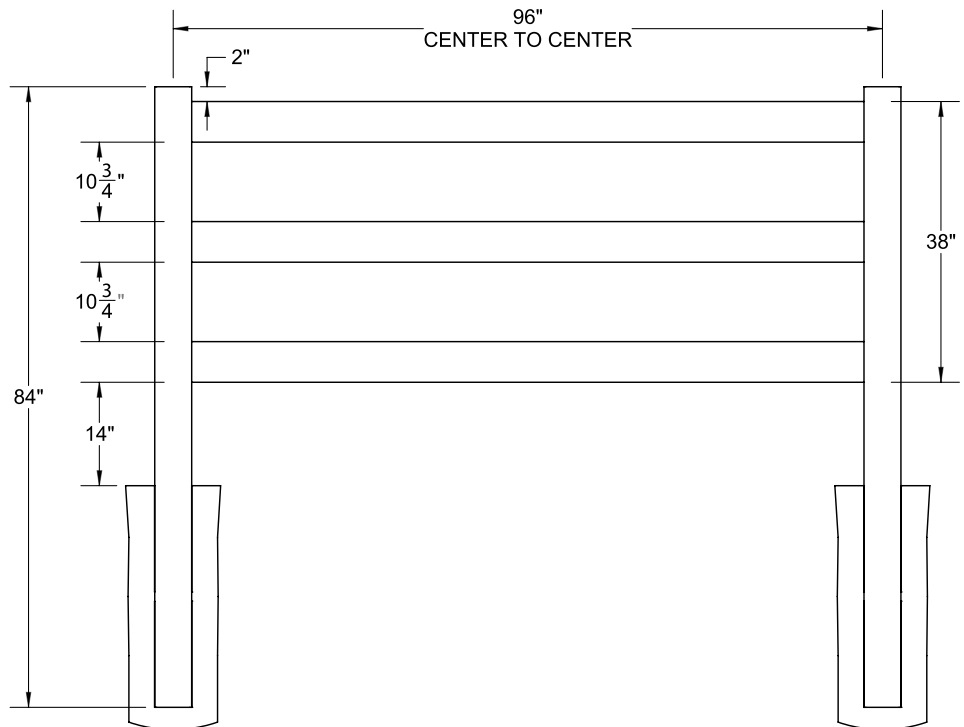

*Hinges Included (See below for type).

QuickShip available in White and Sand.

Applies to: Fence Panels; Line, Corner, End and Gate Posts; and 4' and 5' Wide Gates.

Walk Gate

Drive Gate

Description:	Black	
	QTY	SKU
Heavy-Duty Contemporary Hinge		73014300
Gate Handle		73014320
Gate Stop		73014321
Heavy-Duty Drop Rod — 24"		73014305
Locking Gravity Latch with 2-Sided Key Entry/Push Button		73050187
5" x 5" x 82" Gate Post Insert		73003718