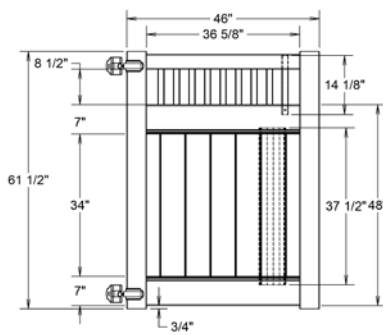

HAVEN SERIES	5' X 8' JUNIPER				
	Description:	White		Sand	
		QTY	SKU	QTY	SKU
5' x 8' Juniper GL (60"H)		73025924		73025925	
5" x 5" x 96" Line Post (EU)		73025767		73025770	
5" x 5" x 96" Corner Post (EU)		73025768		73025771	
5" x 5" x 96" End/Gate Post (EU)		73025769		73025772	
5" x 5" Pyramid Post Cap		73003093		73003769	
5" x 5" Gothic Post Cap		73003094		73003760	
5" x 5" New England Post Cap		73045003		73045004	
5' x 46" Juniper Walk Gate*		73025839		73025841	
5' x 58" Juniper Drive Gate*		73025840		73025842	

*Hinges included (see below for type).

Walk Gate

Drive Gate