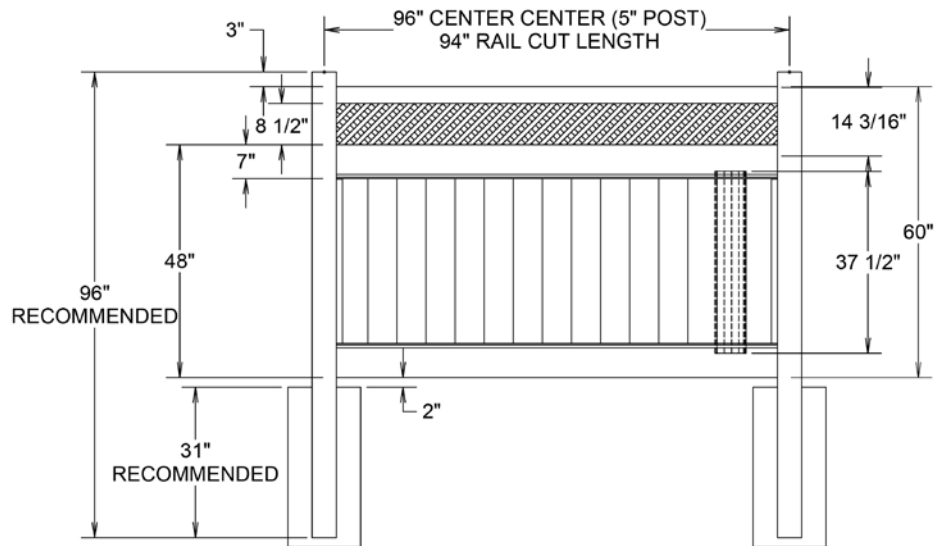

Description:	Black	
	QTY	SKU
Heavy-Duty Contemporary Hinge		73014300
Gate Handle		73014320
Gate Stop		73014321
Heavy-Duty Drop Rod — 24"		73014305
Locking Gravity Latch with 2-Sided Key Entry/Push Button		73050187
5" x 5" x 94" Gate Post Insert		73012353

Material Per 8' Section		
QTY	ITEM	DIMENSION
1	Top Rail	2" x 3 1/2" x 94"
2	Decorative Bottom Rails	2" x 7" x 94"
15	GlideLock (.050) Boards	7/8" x 6" x 37 1/2"
1	Lattice	14.18" x 94" Privacy
2	U-Channels	7/8" x 1 3/8" x 34.37"

Hardware can be found on pages 78-79.

Dealer Info: