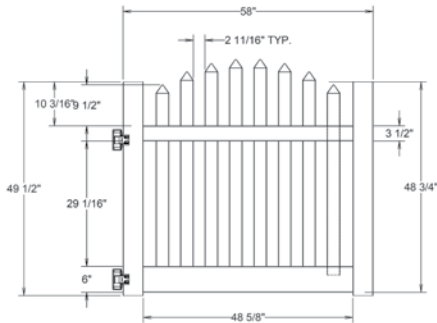

Description:	Black	
	QTY	SKU
Heavy-Duty Contemporary Hinge		73014300
Gate Handle		73014320
Gate Stop		73014321
Heavy-Duty Drop Rod — 24"		73014305
Locking Gravity Latch with 2-Sided Key Entry/Push Button		73050187
5" x 5" x 82" Gate Post Insert		73003718

Material Per 8' Section		
QTY	ITEM	DIMENSION
1	Top Rail	2" x 3 1/2" x 94"
1	Bottom Rail	2" x 6" x 94"
15	Spade Caps	7/8" x 3"
1	Picket	7/8" x 3" x 48"
2	Pickets	7/8" x 3" x 47 7/8"
2	Pickets	7/8" x 3" x 47 1/2"
2	Pickets	7/8" x 3" x 46 15/16"
2	Pickets	7/8" x 3" x 45"
2	Pickets	7/8" x 3" x 43 5/8"
2	Pickets	7/8" x 3" x 42"

Hardware can be found on pages 78-79.

Dealer Info: