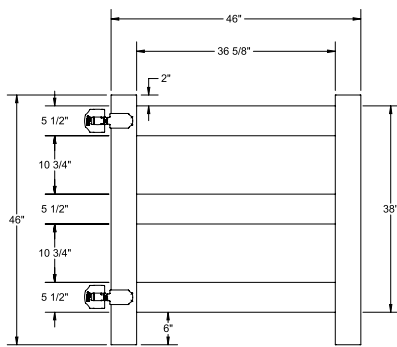

HAVEN SERIES	RANCH RAIL 3 RAIL				
	Description:	White		Sand	
		QTY	SKU	QTY	SKU
1½" x 5½" x 96" Rail with Locktabs		73012399		73012400	
5" x 5" x 84" Line Post		73025464		73025467	
5" x 5" x 84" Corner Post		73025465		73025468	
5" x 5" x 84" End/Gate Post		73025466		73025469	
5" x 5" Pyramid Post Cap		73003093		73003769	
5" x 5" Gothic Post Cap		73003094		73003760	
5" x 5" New England Post Cap		73045003		73045004	
3 Rail Walk Gate*		73025443		73025445	
3 Rail Drive Gate*		73025444		73025446	

*Hinges Included (See below for type).

QuickShip available in White and Sand.

Applies to: Fence Panels; Line, Corner, End and Gate Posts; and 4' and 5' Wide Gates.

Walk Gate

Drive Gate