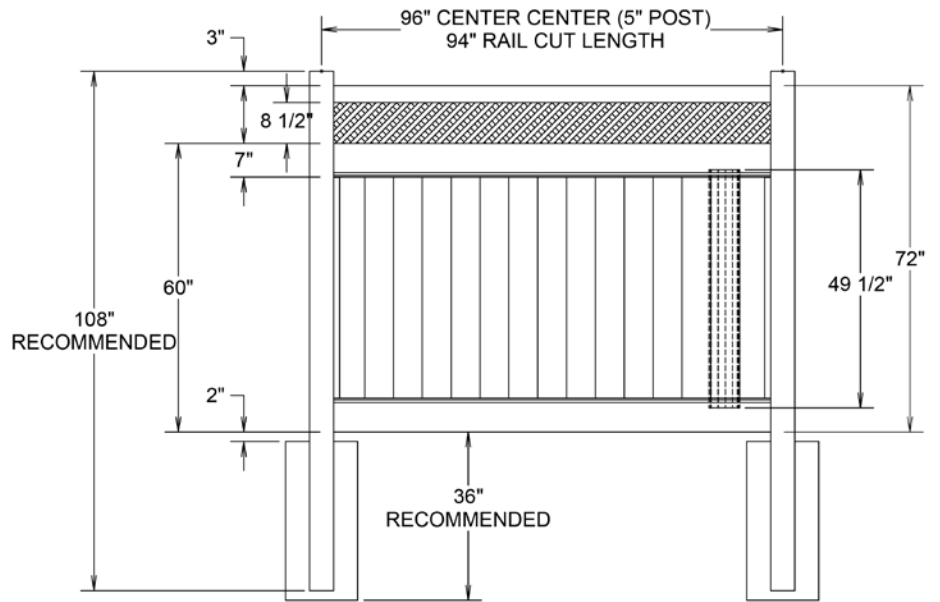

HAVEN SERIES	6' X 8' ARROWWOOD						
	White		Sand		Clay		
	Description:	QTY	SKU	QTY	SKU	QTY	SKU
6' x 8' Arrowwood (72"H)		73028037		73028036		73053921	
5" x 5" x 108" Line Post (GU)		73028027		73028026		73053917	
5" x 5" x 108" Corner Post (GU)		73028021		73028020		73053918	
5" x 5" x 108" End/Gate Post (GU)		73028024		73028023		73053919	
5" x 5" Pyramid Post Cap		73003093		73003769		73054107	
5" x 5" Gothic Post Cap		73003094		73003760		73024885	
5" x 5" New England Post Cap		73045003		73045004		73054108	
6' x 46" Arrowwood Walk Gate*		73025981		73025980		73054280	
6' x 58" Arrowwood Drive Gate*		73025983		73025985		73054281	

*Hinges included (see below for type).

QuickShip available in White and Sand only.
Applies to: Fence Panels; Line, Corner, End and Gate Posts; and 4' and 5' Wide Gates.

Walk Gate