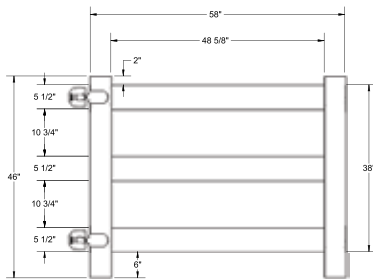

*Hinges Included (See below for type).

QuickShip available in White and Sand.

Applies to: Fence Panels; Line, Corner, End and Gate Posts; and 4' and 5' Wide Gates.

Walk Gate

Drive Gate

Description:	Black	
	QTY	SKU
Heavy-Duty Contemporary Hinge		73014300
Gate Handle		73014320
Gate Stop		73014321
Heavy-Duty Drop Rod — 24"		73014305
Locking Gravity Latch with 2-Sided Key Entry/Push Button		73050187
5" x 5" x 82" Gate Post Insert		73003718