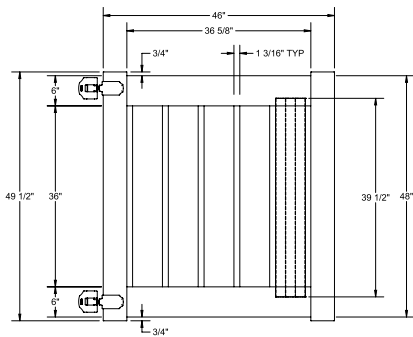

HAVEN SERIES	4' X 8' TUPELO				
	Description:	White		Sand	
		QTY	SKU	QTY	SKU
4' x 8' Tupelo (48" H)		73011585		73011588	
5" x 5" x 84" Line Post (TT)		73011466		73011472	
5" x 5" x 84" Corner Post (TT)		73011467		73011473	
5" x 5" x 84" End/Gate Post (TT)		73011468		73011474	
5" x 5" Pyramid Post Cap		73003093		73003769	
5" x 5" Gothic Post Cap		73003094		73003760	
5" x 5" New England Post Cap		73045003		73045004	
4' x 49½" Tupelo Walk Gate*		73024175		73024177	
4' x 62½" Tupelo Drive Gate*		73024176		73024178	

*Hinges included (see below for type).

Walk Gate

Drive Gate