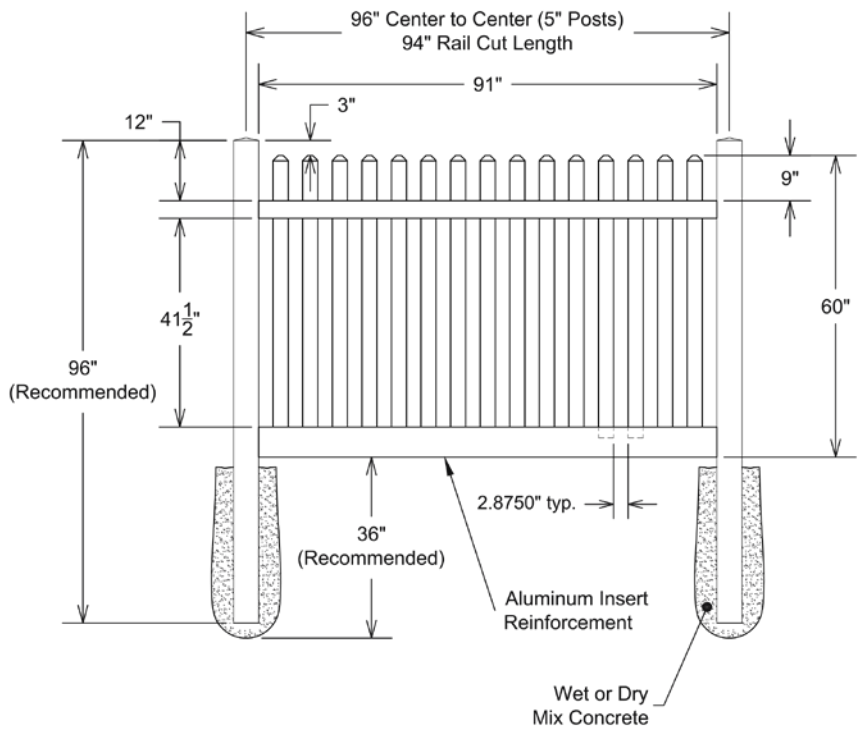

Description:	Black	
	QTY	SKU
Heavy-Duty Contemporary Hinge		73014300
Gate Handle		73014320
Gate Stop		73014321
Heavy-Duty Drop Rod — 24"		73014305
Locking Gravity Latch with 2-Sided Key Entry/Push Button		73050187
5" x 5" x 94" Gate Post Insert		73012353

Material Per 8' Section		
QTY	ITEM	DIMENSION
1	Top Rail	2" x 3 1/2" x 94"
1	Bottom Rail	2" x 6" x 94"
15	Pickets	7/8" x 3" x 55 15/16"
15	Dogear Caps	7/8" x 3"
1	Aluminum Insert	93"

Hardware can be found on pages 78-79.

Dealer Info: