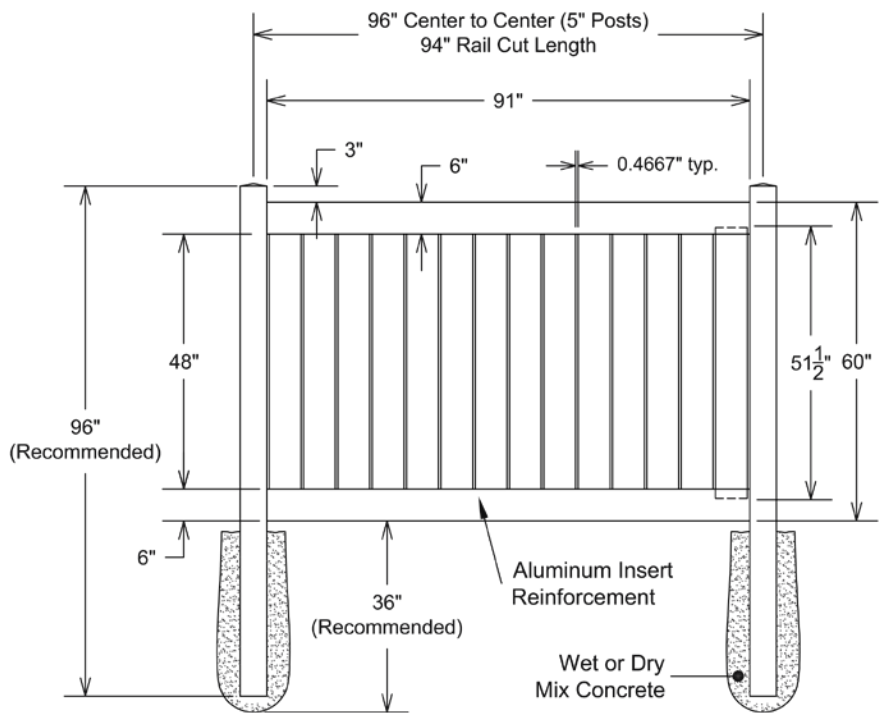

Description:	Black	
	QTY	SKU
Heavy-Duty Contemporary Hinge		73014300
Gate Handle		73014320
Gate Stop		73014321
Heavy-Duty Drop Rod — 24"		73014305
Locking Gravity Latch with 2-Sided Key Entry/Push Button		73050187
5" x 5" x 94" Gate Post Insert		73012353

Material Per 8' Section		
QTY	ITEM	DIMENSION
2	Rails	2" x 6" x 94"
14	Pickets	¾" x 6" x 51½"
1	Aluminum Insert	93"

Hardware can be found on pages 78-79.

Dealer Info: