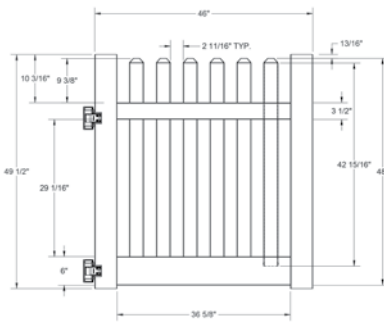

HAVEN SERIES	4' X 8' SILVERBELL							
	White		Sand		Clay		Gray	
	QTY	SKU	QTY	SKU	QTY	SKU	QTY	SKU
4' x 8' Silverbell (48"H)		73011897		73011900		73053789		73054725
5" x 5" x 84" Line Post (B)		73011754		73011760		73053696		73054732
5" x 5" x 84" Corner Post (B)		73011755		73011761		73053697		73054733
5" x 5" x 84" End/Gate Post (B)		73011756		73011762		73053698		73054734
5" x 5" Pyramid Post Cap		73003093		73003769		73054107		73053068
5" x 5" Gothic Post Cap		73003094		73003760		73024885		N/A
5" x 5" New England Post Cap		73045003		73045004		73054108		73053093
4' x 46" Silverbell Walk Gate*		73014755		73014757		73053695		73054741
4' x 58" Silverbell Drive Gate*		73014756		73014758		73054188		73054742

*Hinges included (see below for type).

QuickShip available in White only.

Applies to: Fence Panels; Line, Corner, End and Gate Posts; and 4' and 5' Wide Gates.

Walk Gate

Drive Gate