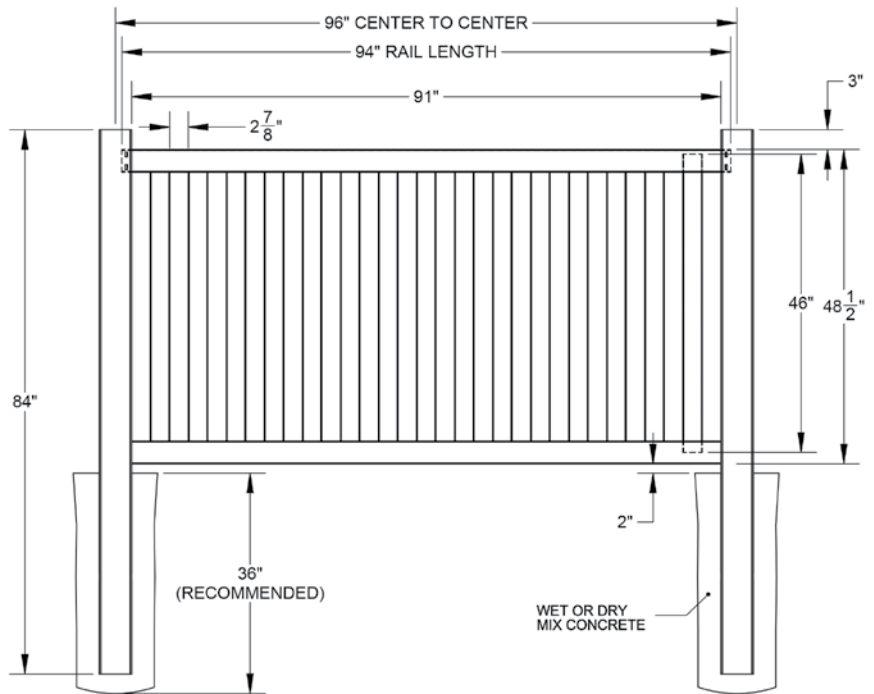

Description:	Black	
	QTY	SKU
Heavy-Duty Contemporary Hinge		73014300
Gate Handle		73014320
Gate Stop		73014321
Heavy-Duty Drop Rod — 24"		73014305
Locking Gravity Latch with 2-Sided Key Entry/Push Button		73050187
5" x 5" x 82" Gate Post Insert		73003718

Material Per 8' Section		
QTY	ITEM	DIMENSION
2	Rails	2" x 3 1/2" x 94"
15	Pickets	7/8" x 3" x 46"
1	Aluminum Insert	93"

Hardware can be found on pages 78-79.

Dealer Info: