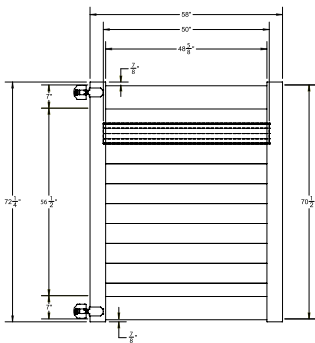

Drive Gate

Description:	Black	
	QTY	SKU
Heavy-Duty Contemporary Hinge		73014300
Gate Handle		73014320
Gate Stop		73014321
Heavy-Duty Drop Rod — 24"		73014305
Locking Gravity Latch with 2-Sided Key Entry/Push Button		73050187
5" x 5" x 106" Gate Post Insert		73003463

Material Per 8' Section		
QTY	ITEM	DIMENSION
2	Rails	1 3/4" x 7" x 94"
10	T&G Boards	7/8" x 6" x 90 3/4"
2	Structural Post U-Channels	1" x 1 1/8" x 56 1/4"
1	Pan Head Screw (10 pc)	#10 x 3/4"

Hardware can be found on pages 78-79.

Dealer Info: