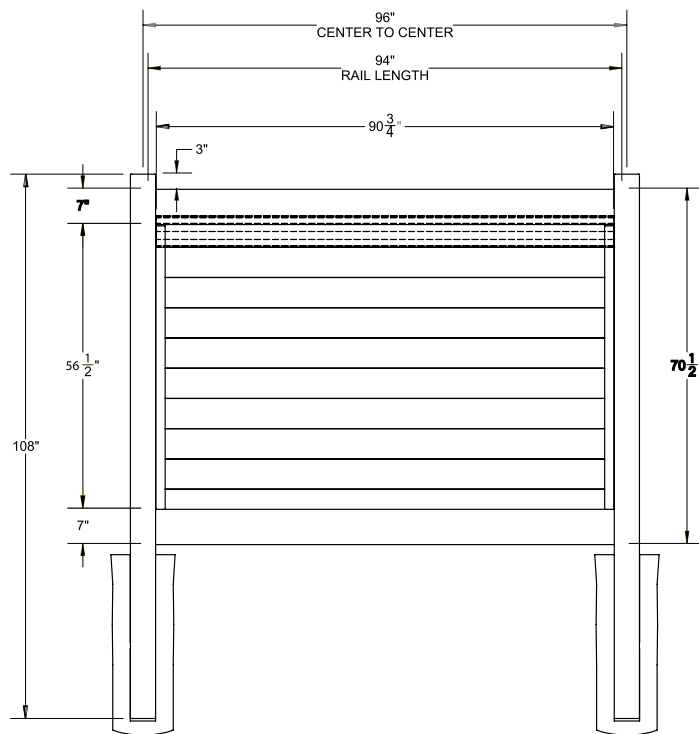

HAVEN SERIES		6' X 8' HEMLOCK									
Description:	White		Sand		Gray		Cypress		Driftwood		
	QTY	SKU	QTY	SKU	QTY	SKU	QTY	SKU	QTY	SKU	
6' x 8' Hemlock (70"H)		73045546		73045559		73055086		73045591		73045584	
5" x 5" x 108" Line Post (AD)		73045547		73045567		73055087		73045592		73045585	
5" x 5" x 108" Corner Post (AD)		73045548		73045568		73055088		73045593		73045586	
5" x 5" x 108" End Post (AD)		73045549		73045569		73055089		73045594		73045587	
5" x 5" Pyramid Post Cap		73003093		73003769		73053068		73013829		73042811	
5" x 5" Gothic Post Cap		73003094		73003760		N/A		N/A		N/A	
5" x 5" New England Post Cap		73045003		73045004		73053093		73045007		73045008	
6' x 46" Hemlock Walk Gate*		73045551		73045571		73055090		73045596		73045589	
6' x 58" Hemlock Drive Gate*		73045552		73045572		73055101		73045597		73045590	

*Hinges included (see below for type).

QuickShip available in White, Sand, Gray, Cypress and Driftwood.
Applies to: Fence Panels; Line, Corner, End and Gate Posts; and 4' and 5' Wide Gates.

Walk Gate