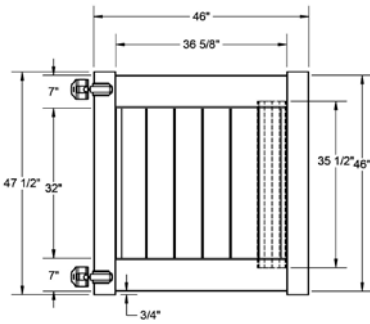

HOME SERIES		4' X 8' DOGWOOD						
Description:	White		Sand		Clay		Gray	
	QTY	SKU	QTY	SKU	QTY	SKU	QTY	SKU
4' x 8' Dogwood GL (48"H)		73049177		73049178		73054039		73054818
5 x 5 x 84" Line Post (QQ)		73014896		73014899		73054036		73054819
5 x 5 x 84" Corner Post (QQ)		73014898		73024001		73054037		73054820
5 x 5 x 84" End Post (QQ)		73014897		73024000		73054038		73054821
5" x 5" Pyramid Post Cap		73003093		73003769		73054107		73053068
5" x 5" Gothic Post Cap		73003094		73003760		73024885		N/A
5" x 5" New England Post Cap		73045003		73045004		73054108		73053093
4' x 46" Dogwood Walk Gate*		73050006		73050008		73054032		73054822
4' x 58" Dogwood Drive Gate*		73050007		73050009		73054033		73054823

*Hinges included (see below for type).

QuickShip available in White only.
Applies to: Fence Panels; Line, Corner, End and Gate Posts; and 4' and 5' Wide Gates.

Walk Gate

Drive Gate