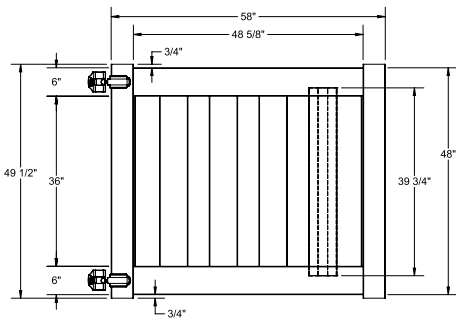

Drive Gate

Description:	Black	
	QTY	SKU
Heavy-Duty Contemporary Hinge		73014300
Gate Handle		73014320
Gate Stop		73014321
Heavy-Duty Drop Rod — 24"		73014305
Locking Gravity Latch with 2-Sided Key Entry/Push Button		73050187
5" x 5" x 82" Gate Post Insert		73003718

Material Per 8' Section		
QTY	ITEM	DIMENSION
1	Top Rail	2" x 6" x 94"
1	Bottom Rail	2" x 6" x 94"
16	Pickets	.550" x 6" x 39 3/4"

Hardware can be found on pages 78-79.

Dealer Info: