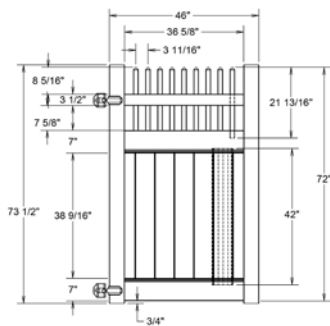

HAVEN SERIES	6' X 8' MOONSTONE							
	White		Sand		Clay		Gray	
	QTY	SKU	QTY	SKU	QTY	SKU	QTY	SKU
6' x 8' Moonstone GL (72"H)		73028040		73025946		73053929		73054622
5" x 5" x 108" Line Post (IT)		73028029		73025794		73053926		73054624
5" x 5" x 108" Corner Post (IT)		73028030		73025795		73053927		73054625
5" x 5" x 108" End/Gate Post (IT)		73028031		73025796		73053928		73054626
5" x 5" Pyramid Post Cap		73003093		73003769		73054107		73053068
5" x 5" Gothic Post Cap		73003094		73003760		73024885		N/A
5" x 5" New England Post Cap		73045003		73045004		73054108		73053093
6' x 46" Moonstone Walk Gate*		73025988		73025884		73054205		73054627
6' x 58" Moonstone Drive Gate*		73025989		73025885		73054232		73054628

*Hinges included (see below for type).

QuickShip available in White only.
Applies to: Fence Panels; Line, Corner, End and Gate Posts; and 4' and 5' Wide Gates.

Walk Gate

Drive Gate